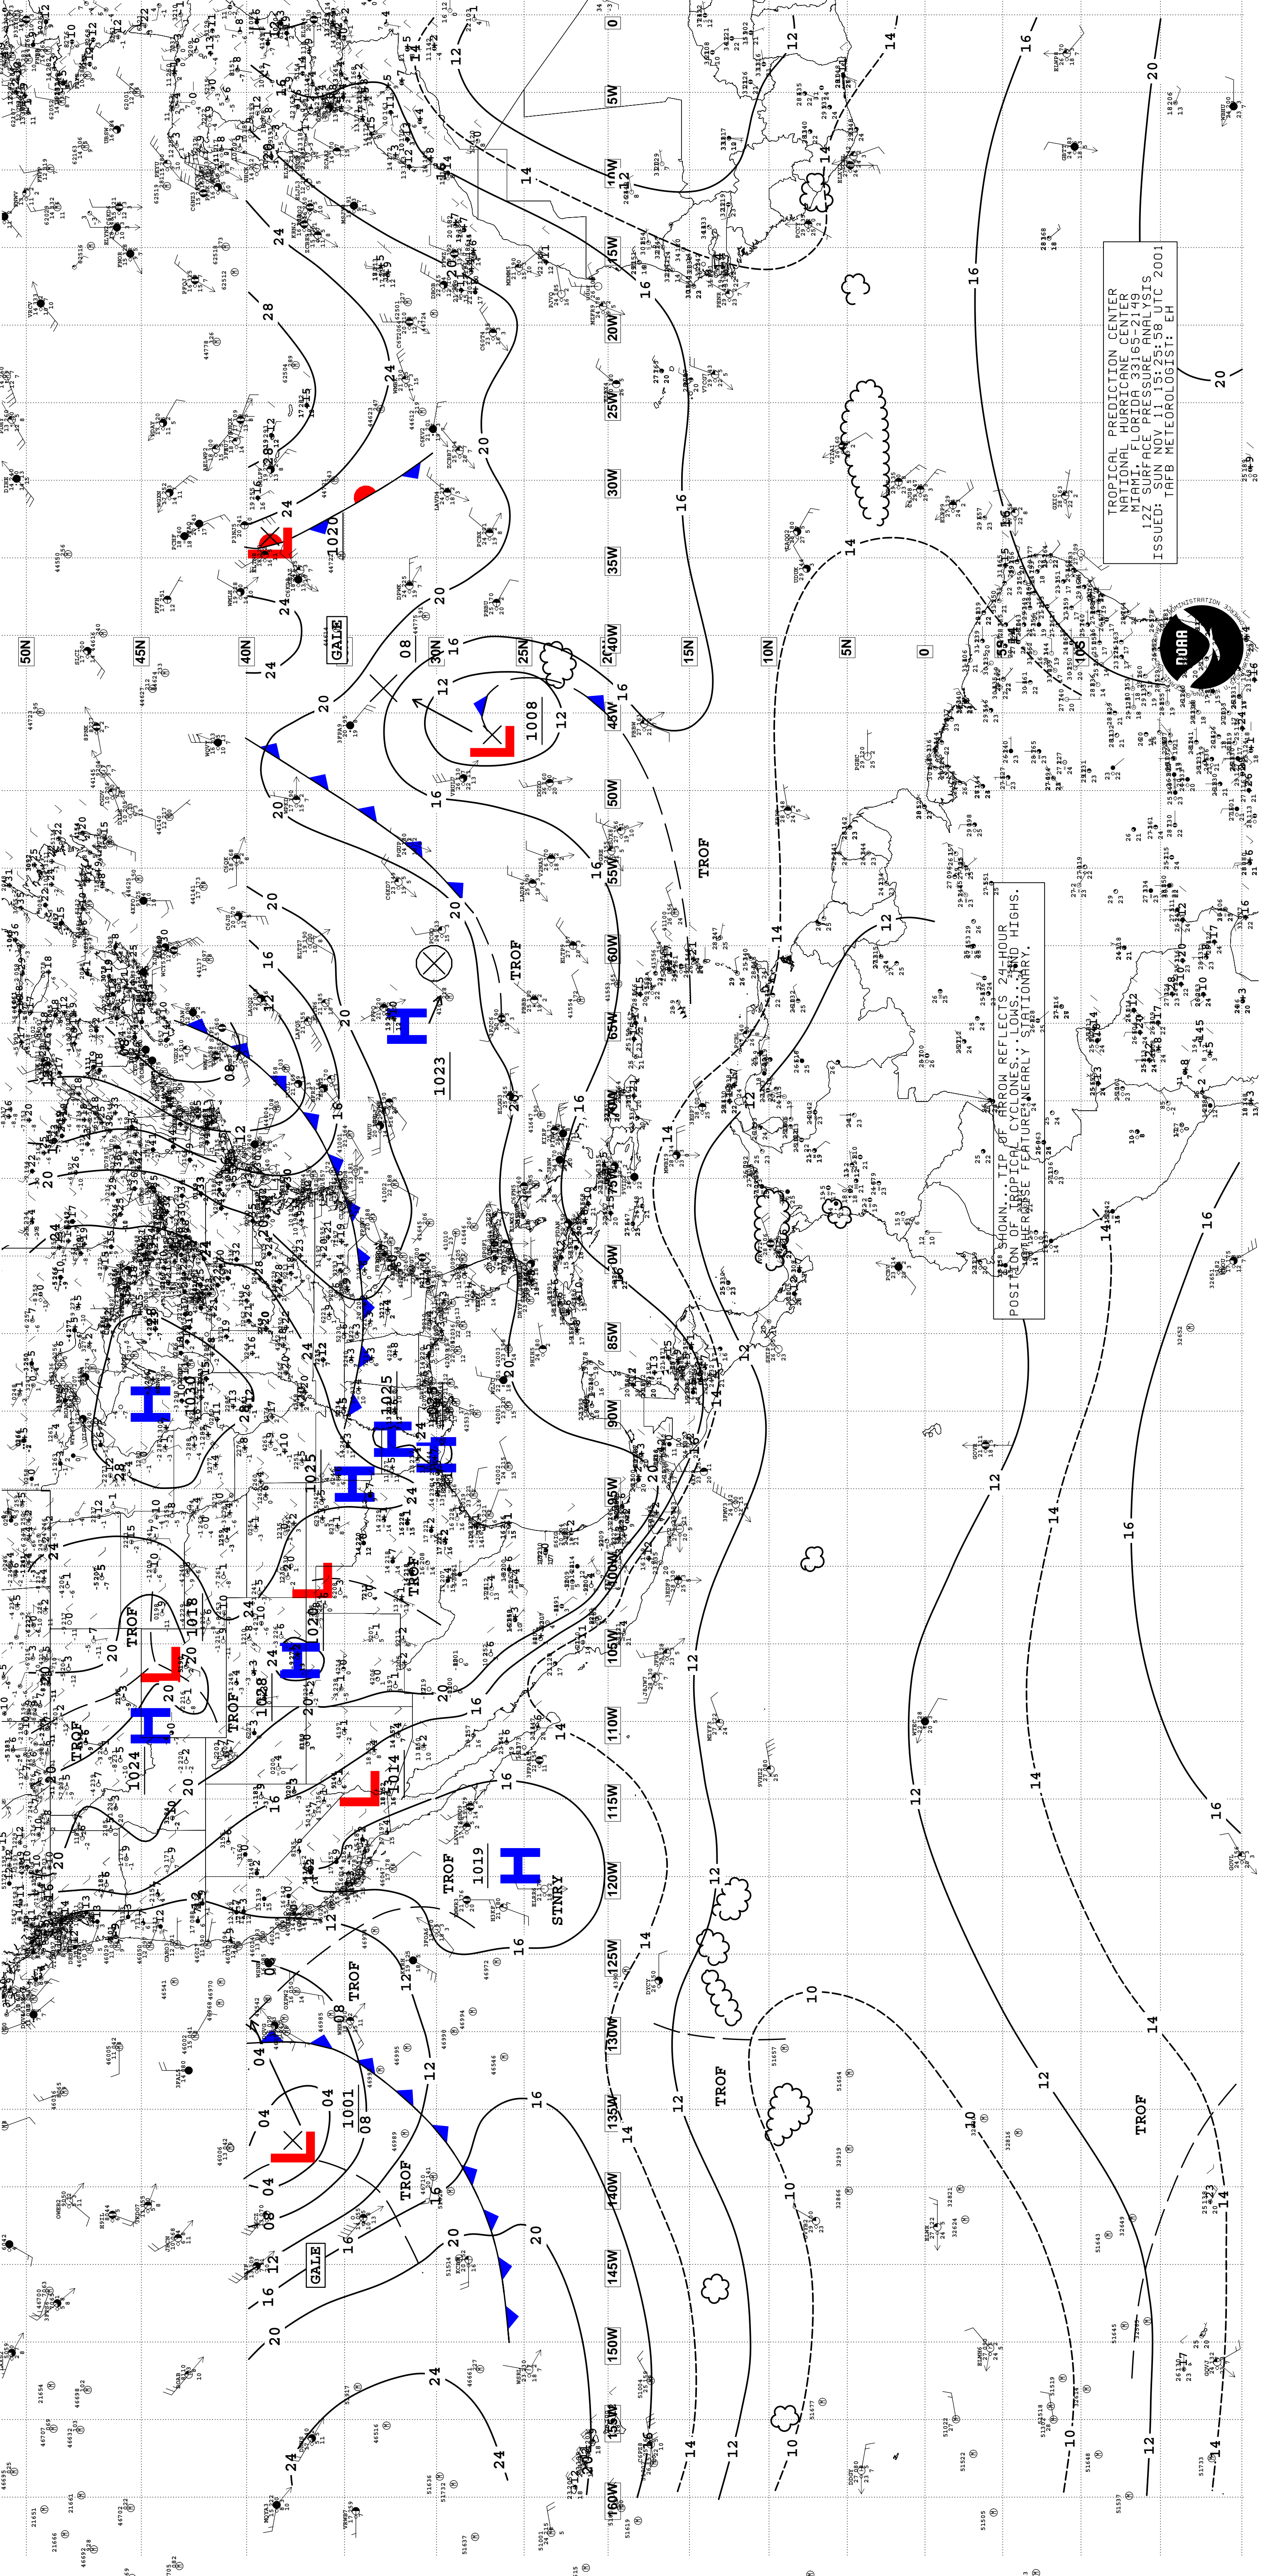

TROPICAL PREDICTION CENTER
NATIONAL HURRICANE CENTER
MIAMI, FLORIDA 33165-2149
ISSUED: SUN NOV PRESSTIME: 18Z C 2001
TRFB METEOROLOGIST: EH

AS SHOWN... TIP OF ARROW REFLECTS 24-HOUR
POSITION OF TROPICAL CYCLONES... AND HIGHS.
... THESE FEATURES NEARLY STATIONARY.