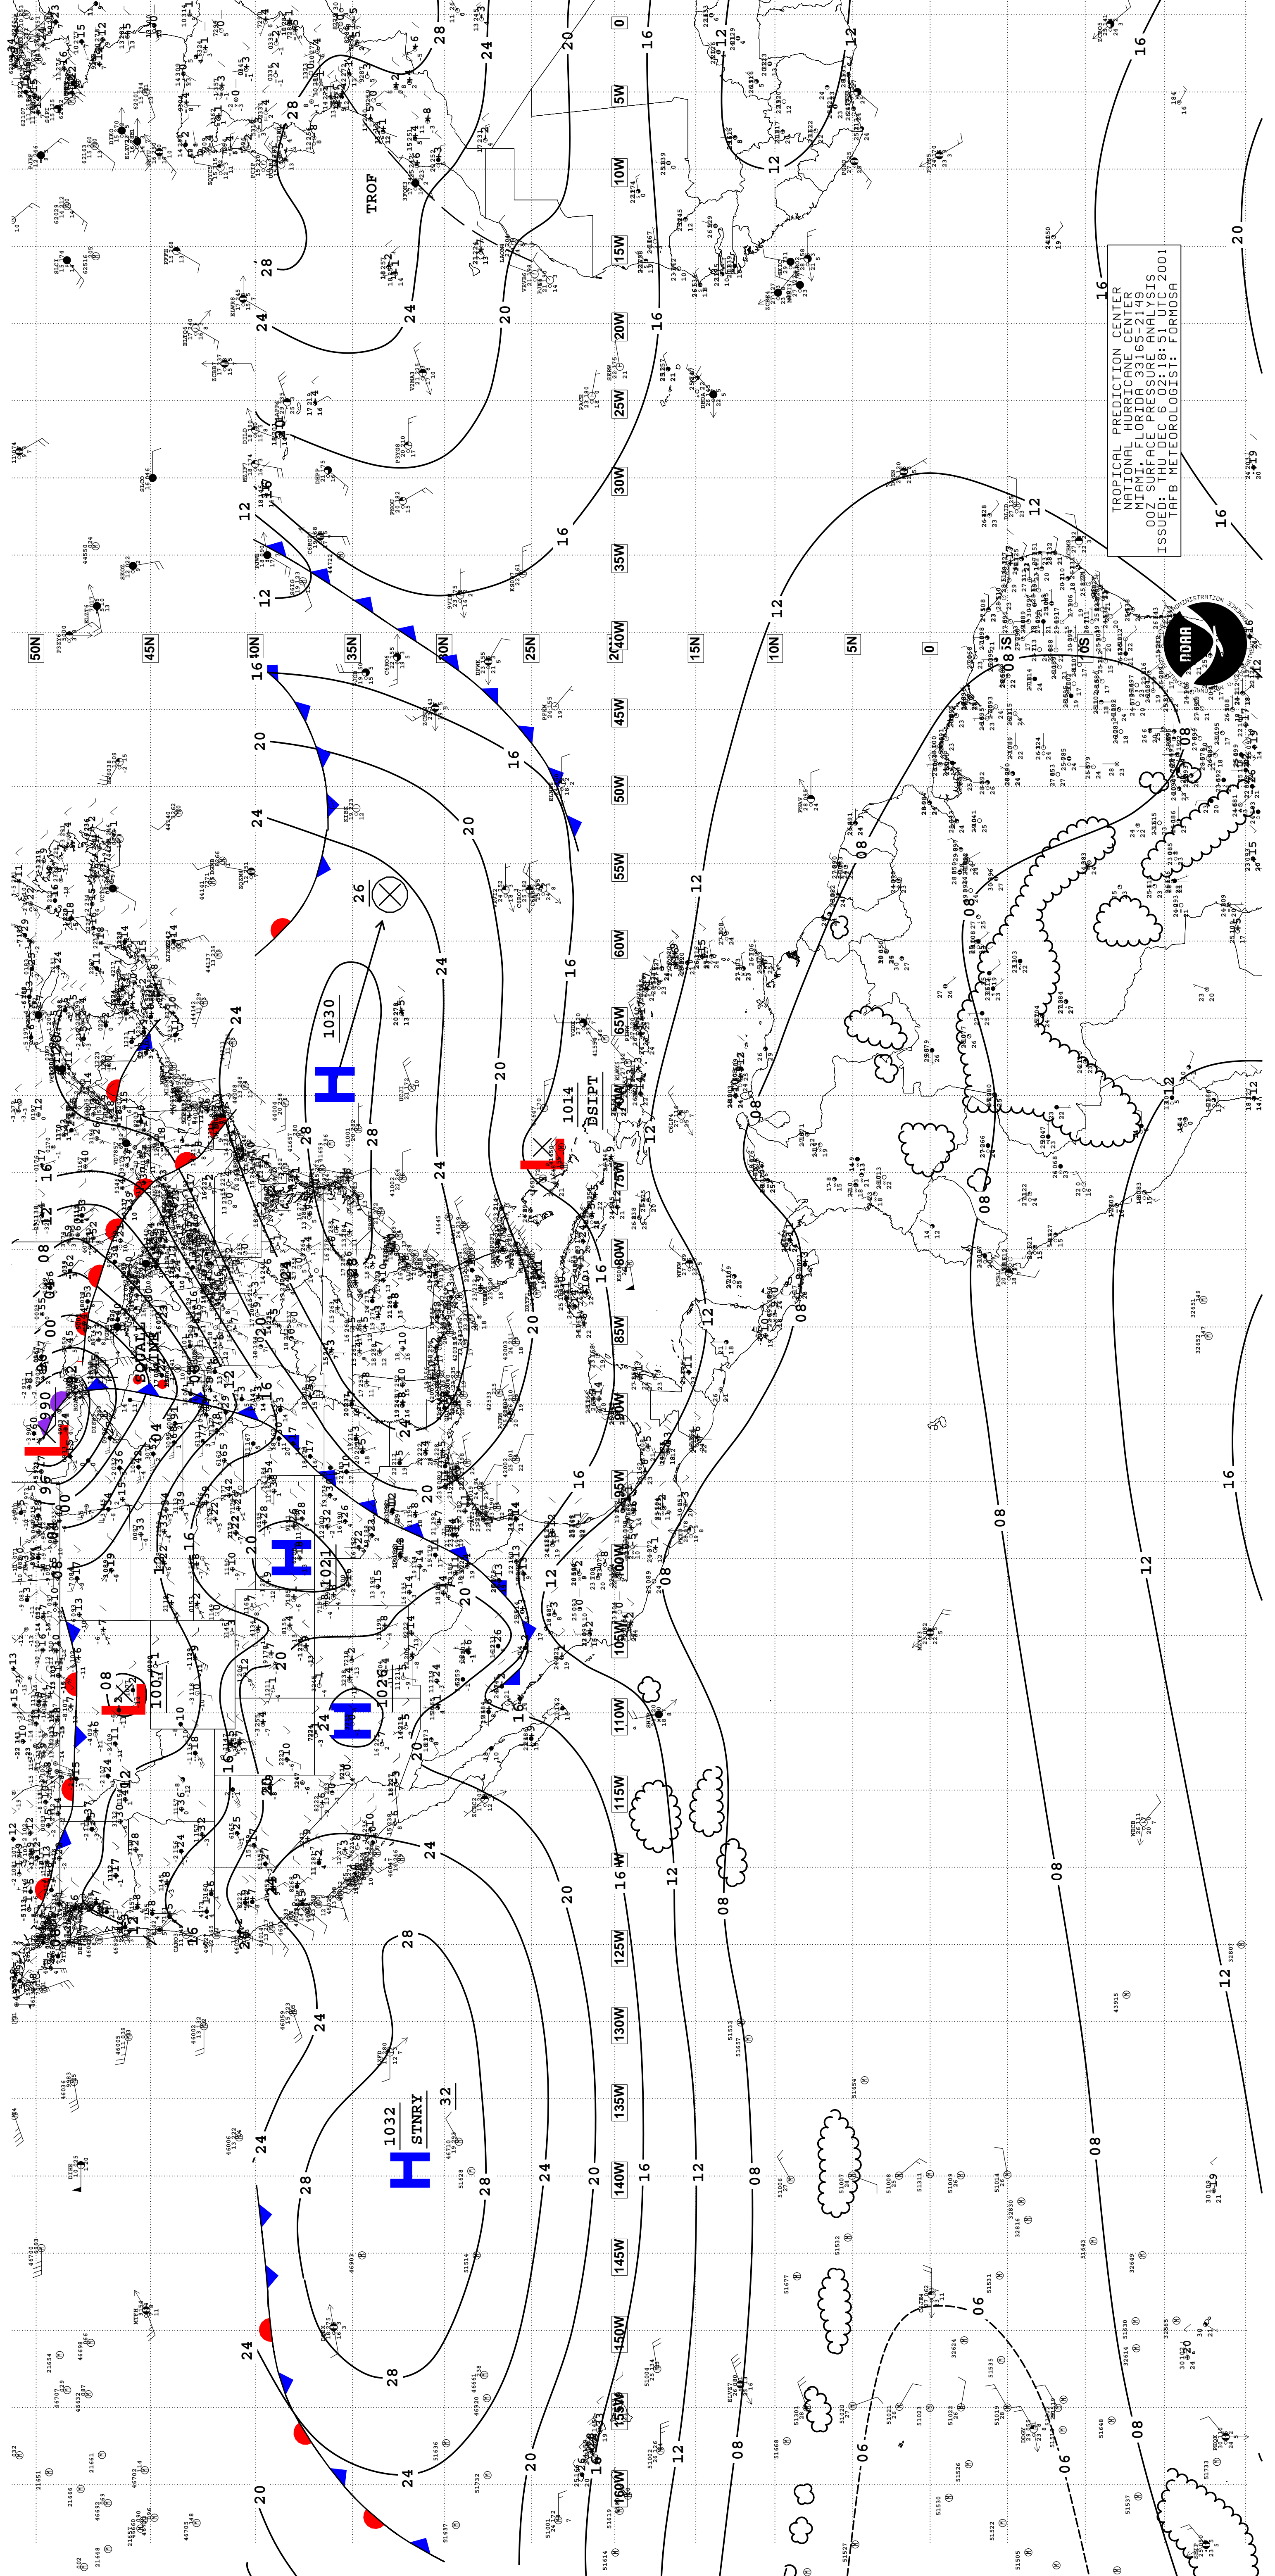

TROPICAL PREDICTION CENTER
NATIONAL HURRICANE CENTER
MIAMI, FLORIDA 33165-2149
OFFIC: SUH/ACC: SUH/INB: SUH/TS/2001
ISSU/FAFB METEOROLOGIST: FORMOSA

TROPICAL PREDICTION CENTER
NATIONAL HURRICANE CENTER
MIAMI, FLORIDA 33165-2149
OFFIC: SUH/ACC: SUH/INB: SUH/TS/2001
ISSU/FAFB METEOROLOGIST: FORMOSA