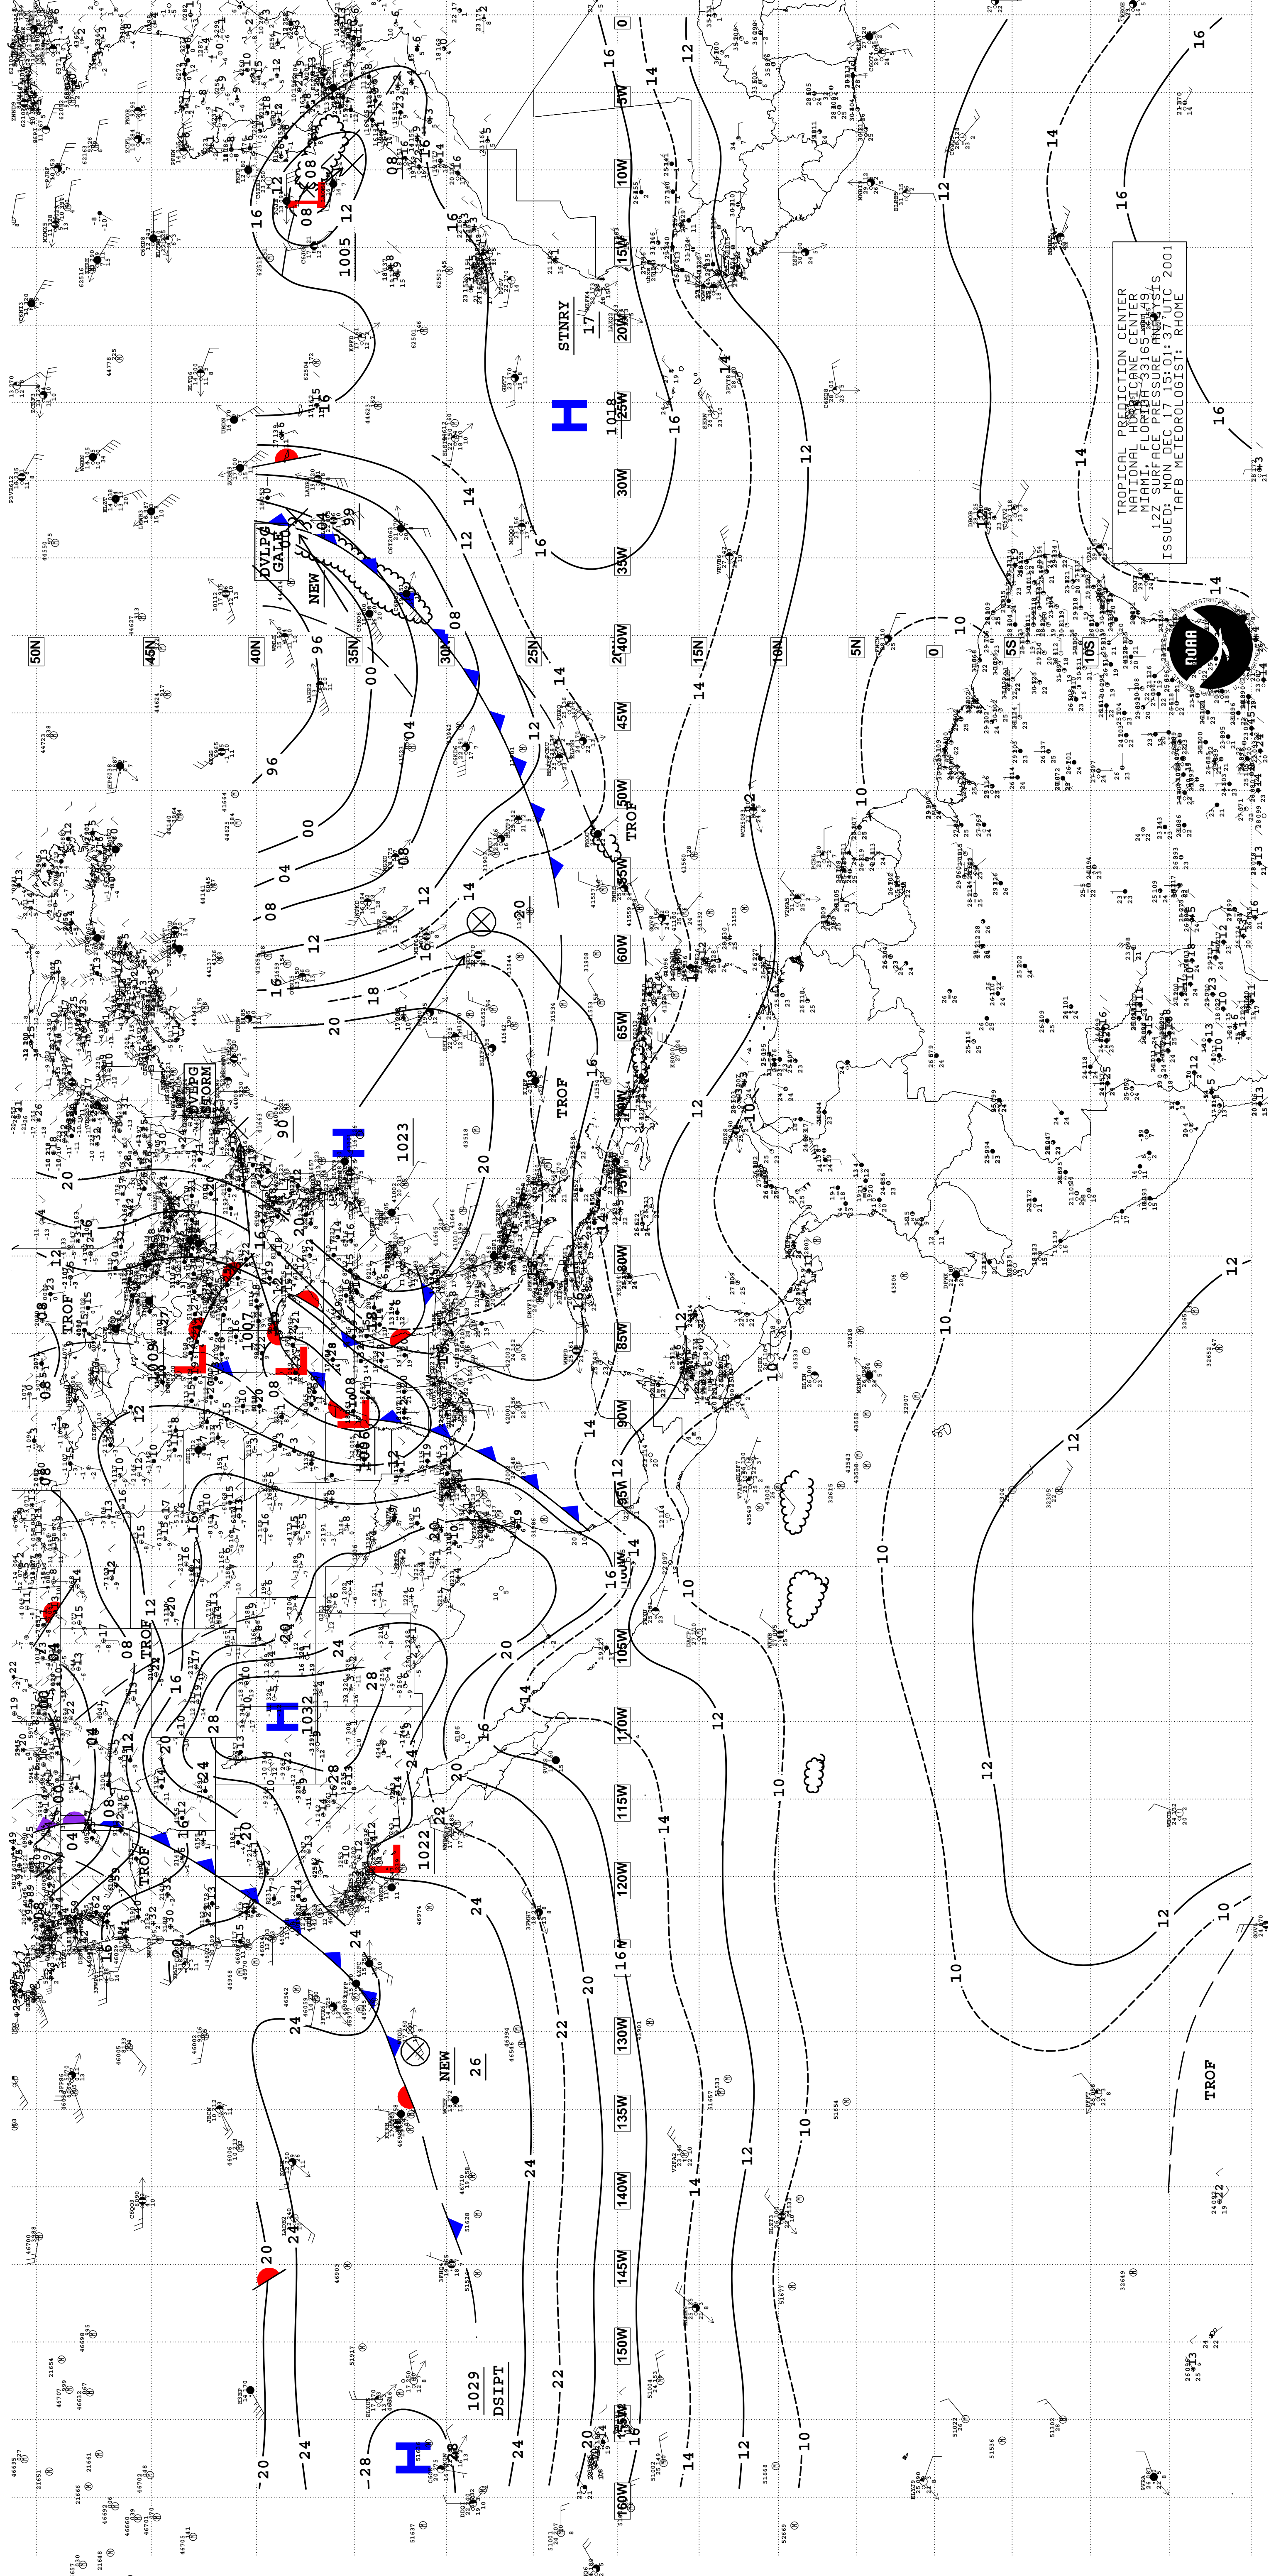

TROPICAL PREDICTION CENTER
NATIONAL HURRICANE CENTER
MIAMI, FLORIDA 33163-4949
17 DEC 2001 0000Z
ISSUED: 3000Z
TAFB METEOROLOGIST: RHOME

TROPICAL PREDICTION CENTER
NATIONAL HURRICANE CENTER
MIAMI, FLORIDA 33163-4949
17 DEC 2001 0000Z
ISSUED: 3000Z
TAFB METEOROLOGIST: RHOME