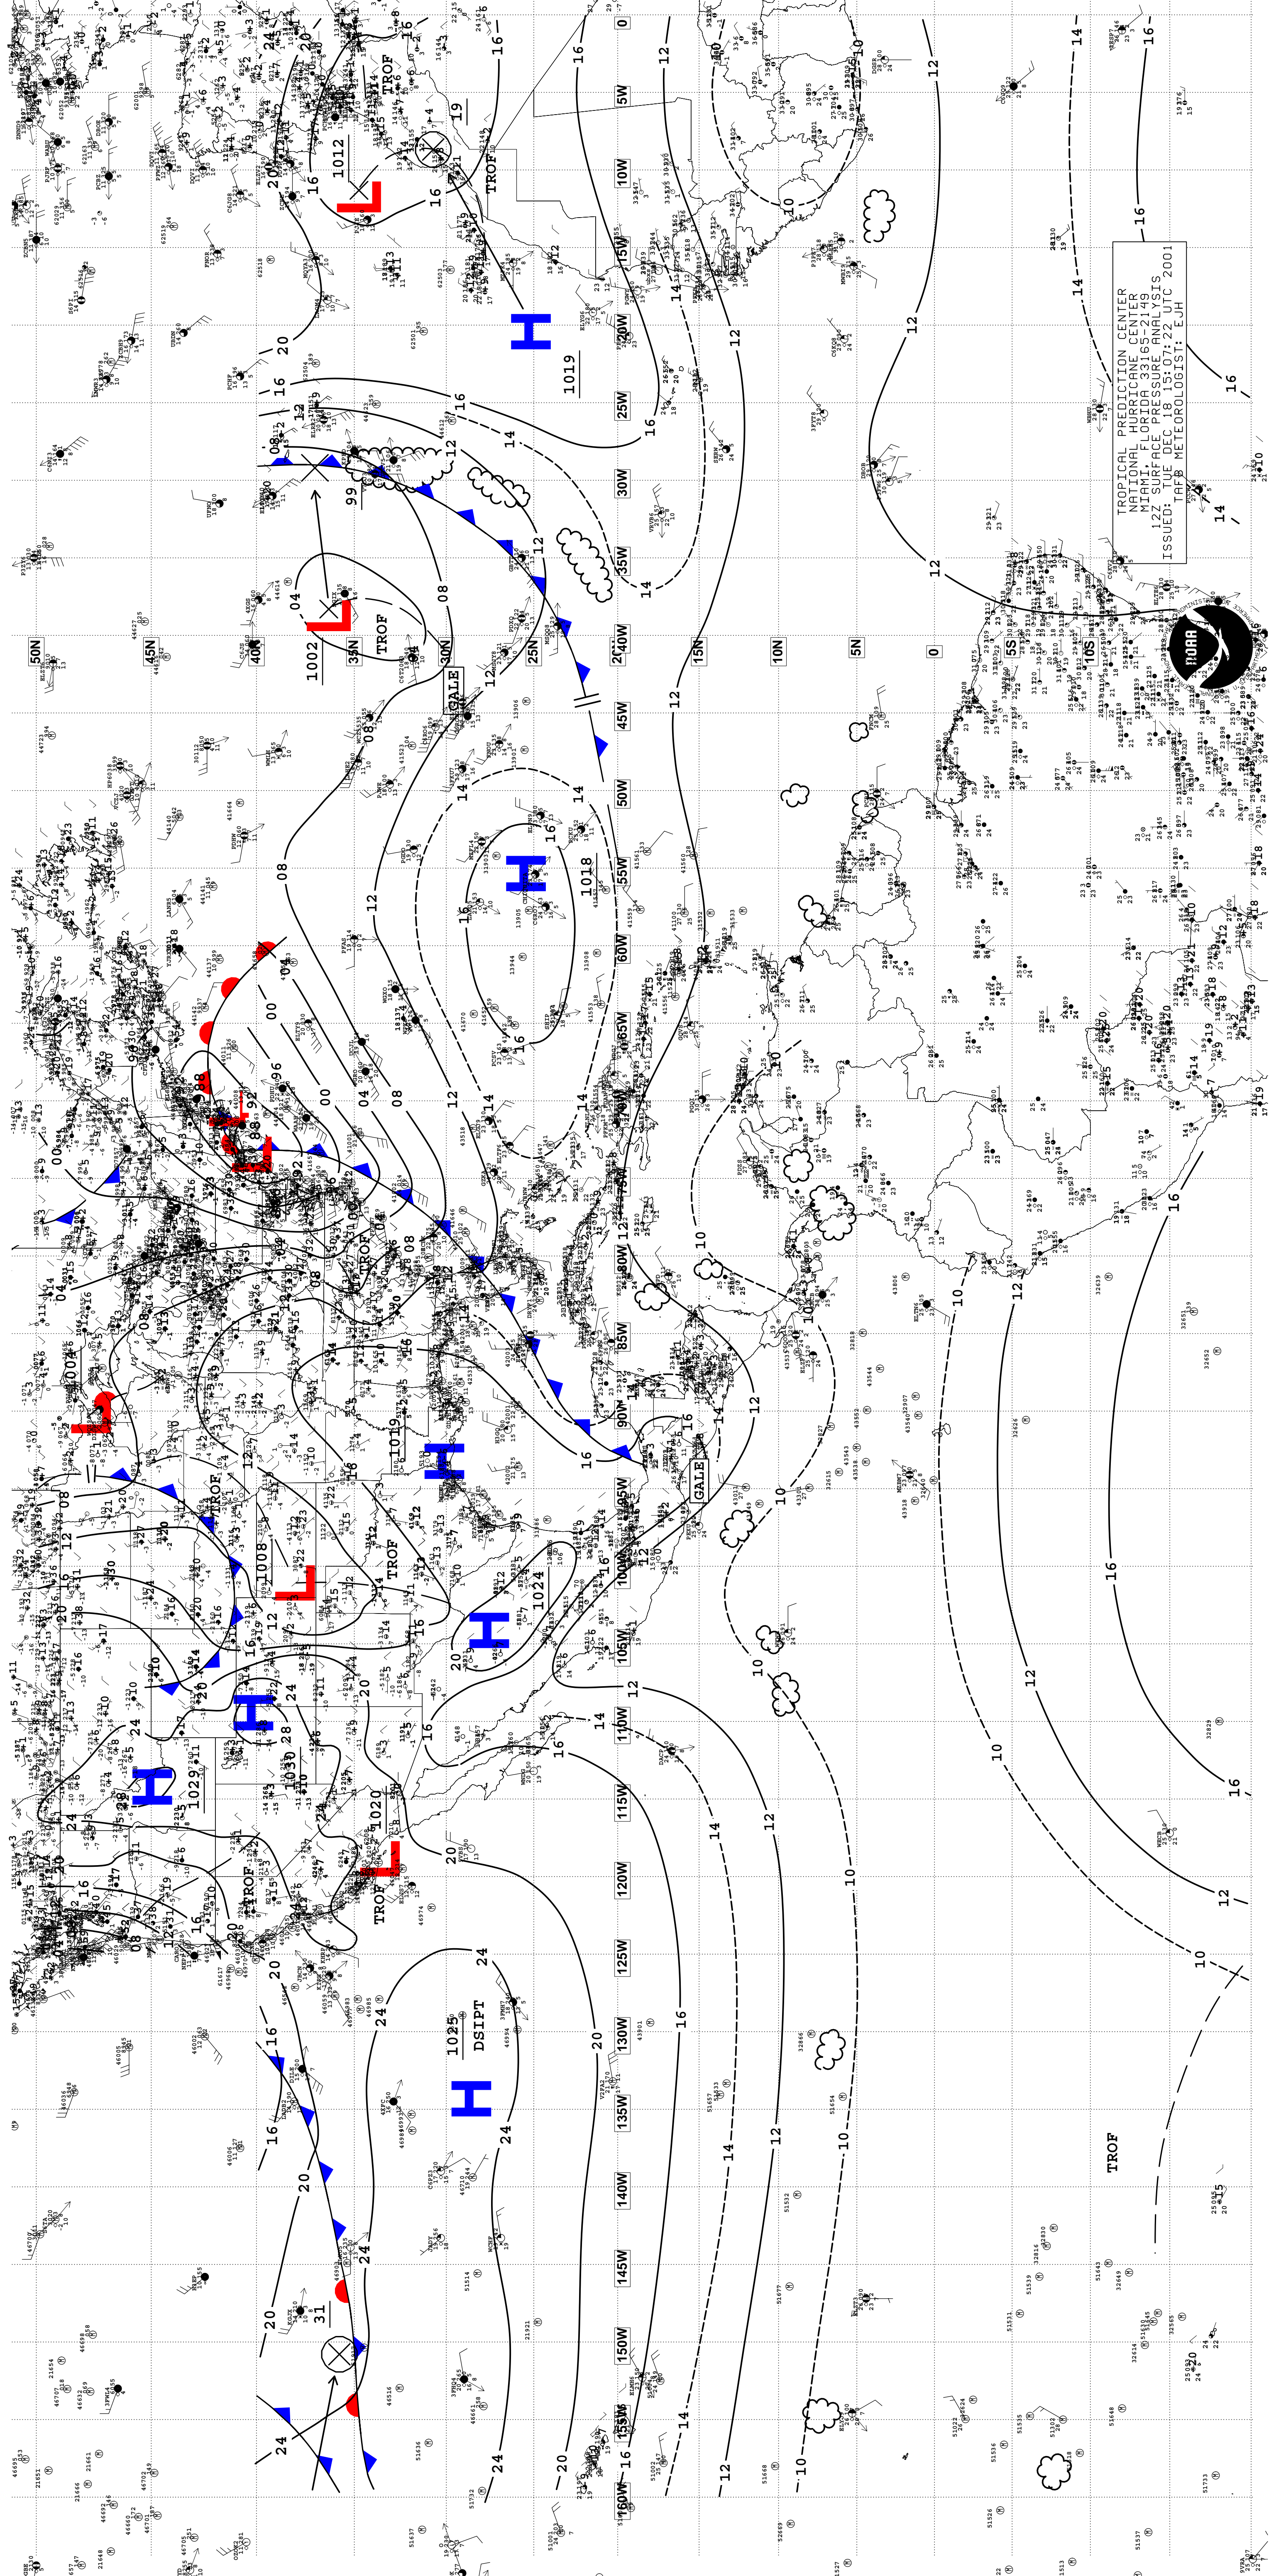

TROPICAL PREDICTION CENTER
NATIONAL HURRICANE CENTER
MIAMI, FLORIDA 33165-2149
15Z DEC 16 05:00 UTC 2001
ISSUED BY TAFB METEOROLOGIST: E.J.H.

TROPICAL PREDICTION CENTER
NATIONAL HURRICANE CENTER
MIAMI, FLORIDA 33165-2149
15Z DEC 16 05:00 UTC 2001
ISSUED BY TAFB METEOROLOGIST: E.J.H.