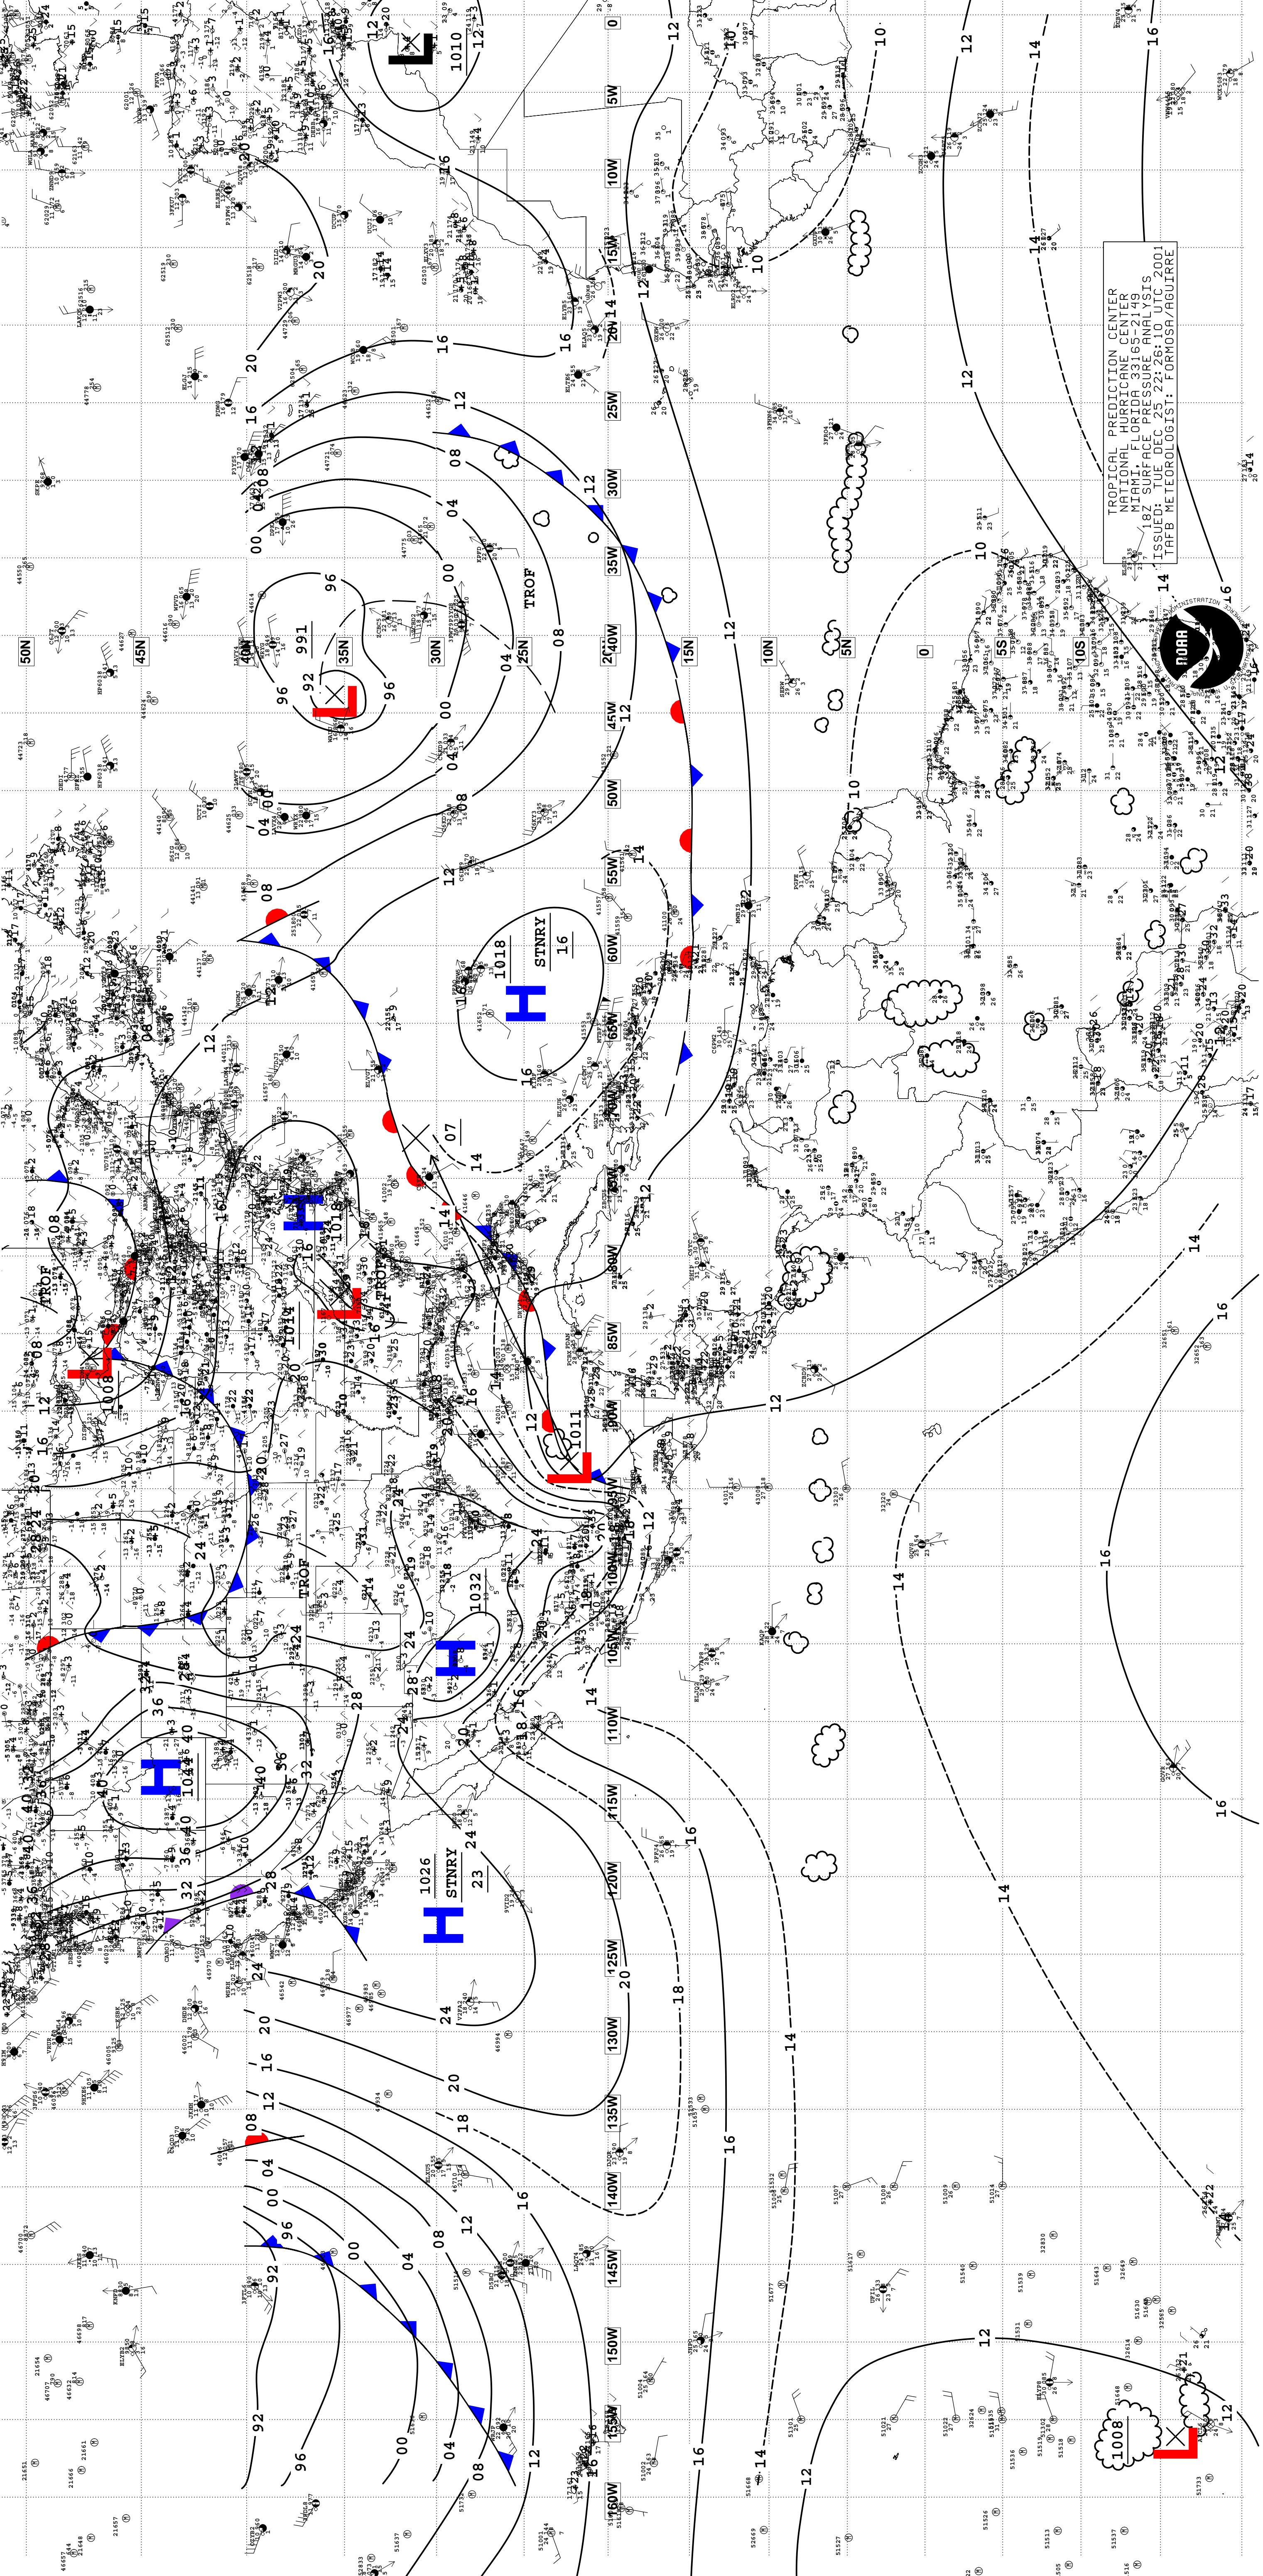

TROPICAL PREDICTION CENTER
NATIONAL HURRICANE CENTER
MIAMI, FLORIDA 33165-2149
ISSUED: 22 DEC 2001 10:17 UTC
TAFB METEOROLOGIST: FORMOSA/ARGUIRE

TROPICAL PREDICTION CENTER
NATIONAL HURRICANE CENTER
MIAMI, FLORIDA 33165-2149
ISSUED: 22 DEC 2001 10:17 UTC
TAFB METEOROLOGIST: FORMOSA/ARGUIRE