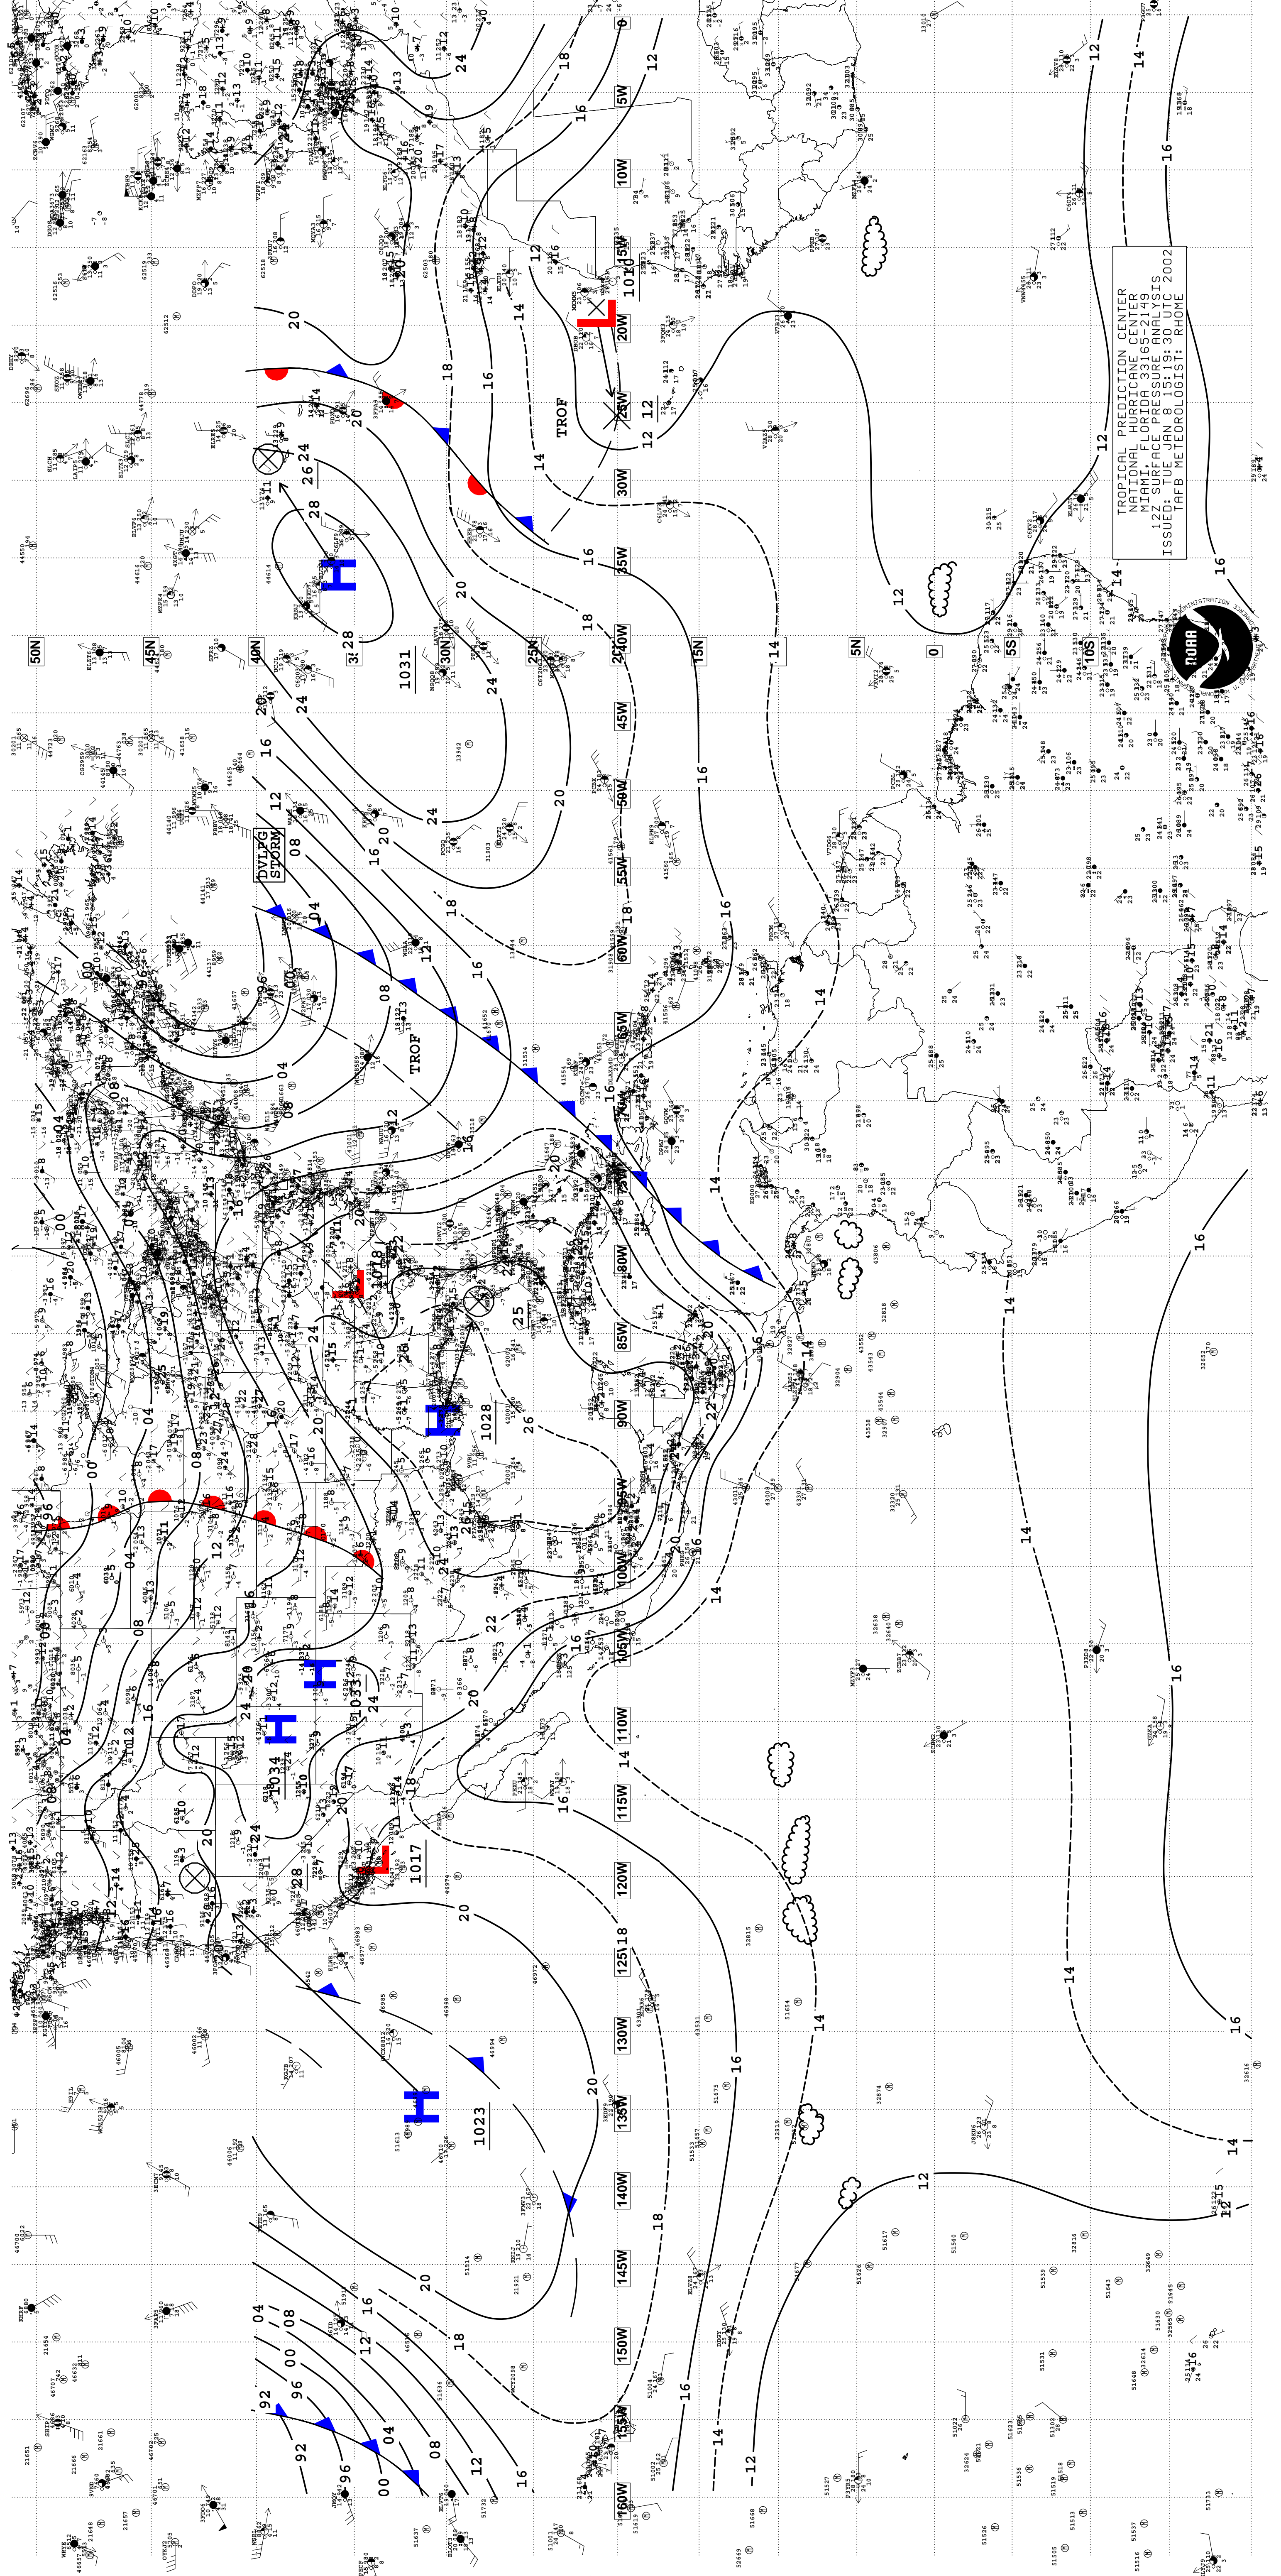

TROPICAL PREDICTION CENTER
NATIONAL HURRICANE CENTER
MIAMI, FLORIDA 33165-2149
ISSUED: 0800Z AUG 30 2002
TAFB METEOROLOGIST: RHOME

TROPICAL PREDICTION CENTER
NATIONAL HURRICANE CENTER
MIAMI, FLORIDA 33165-2149
ISSUED: 0800Z AUG 30 2002
TAFB METEOROLOGIST: RHOME