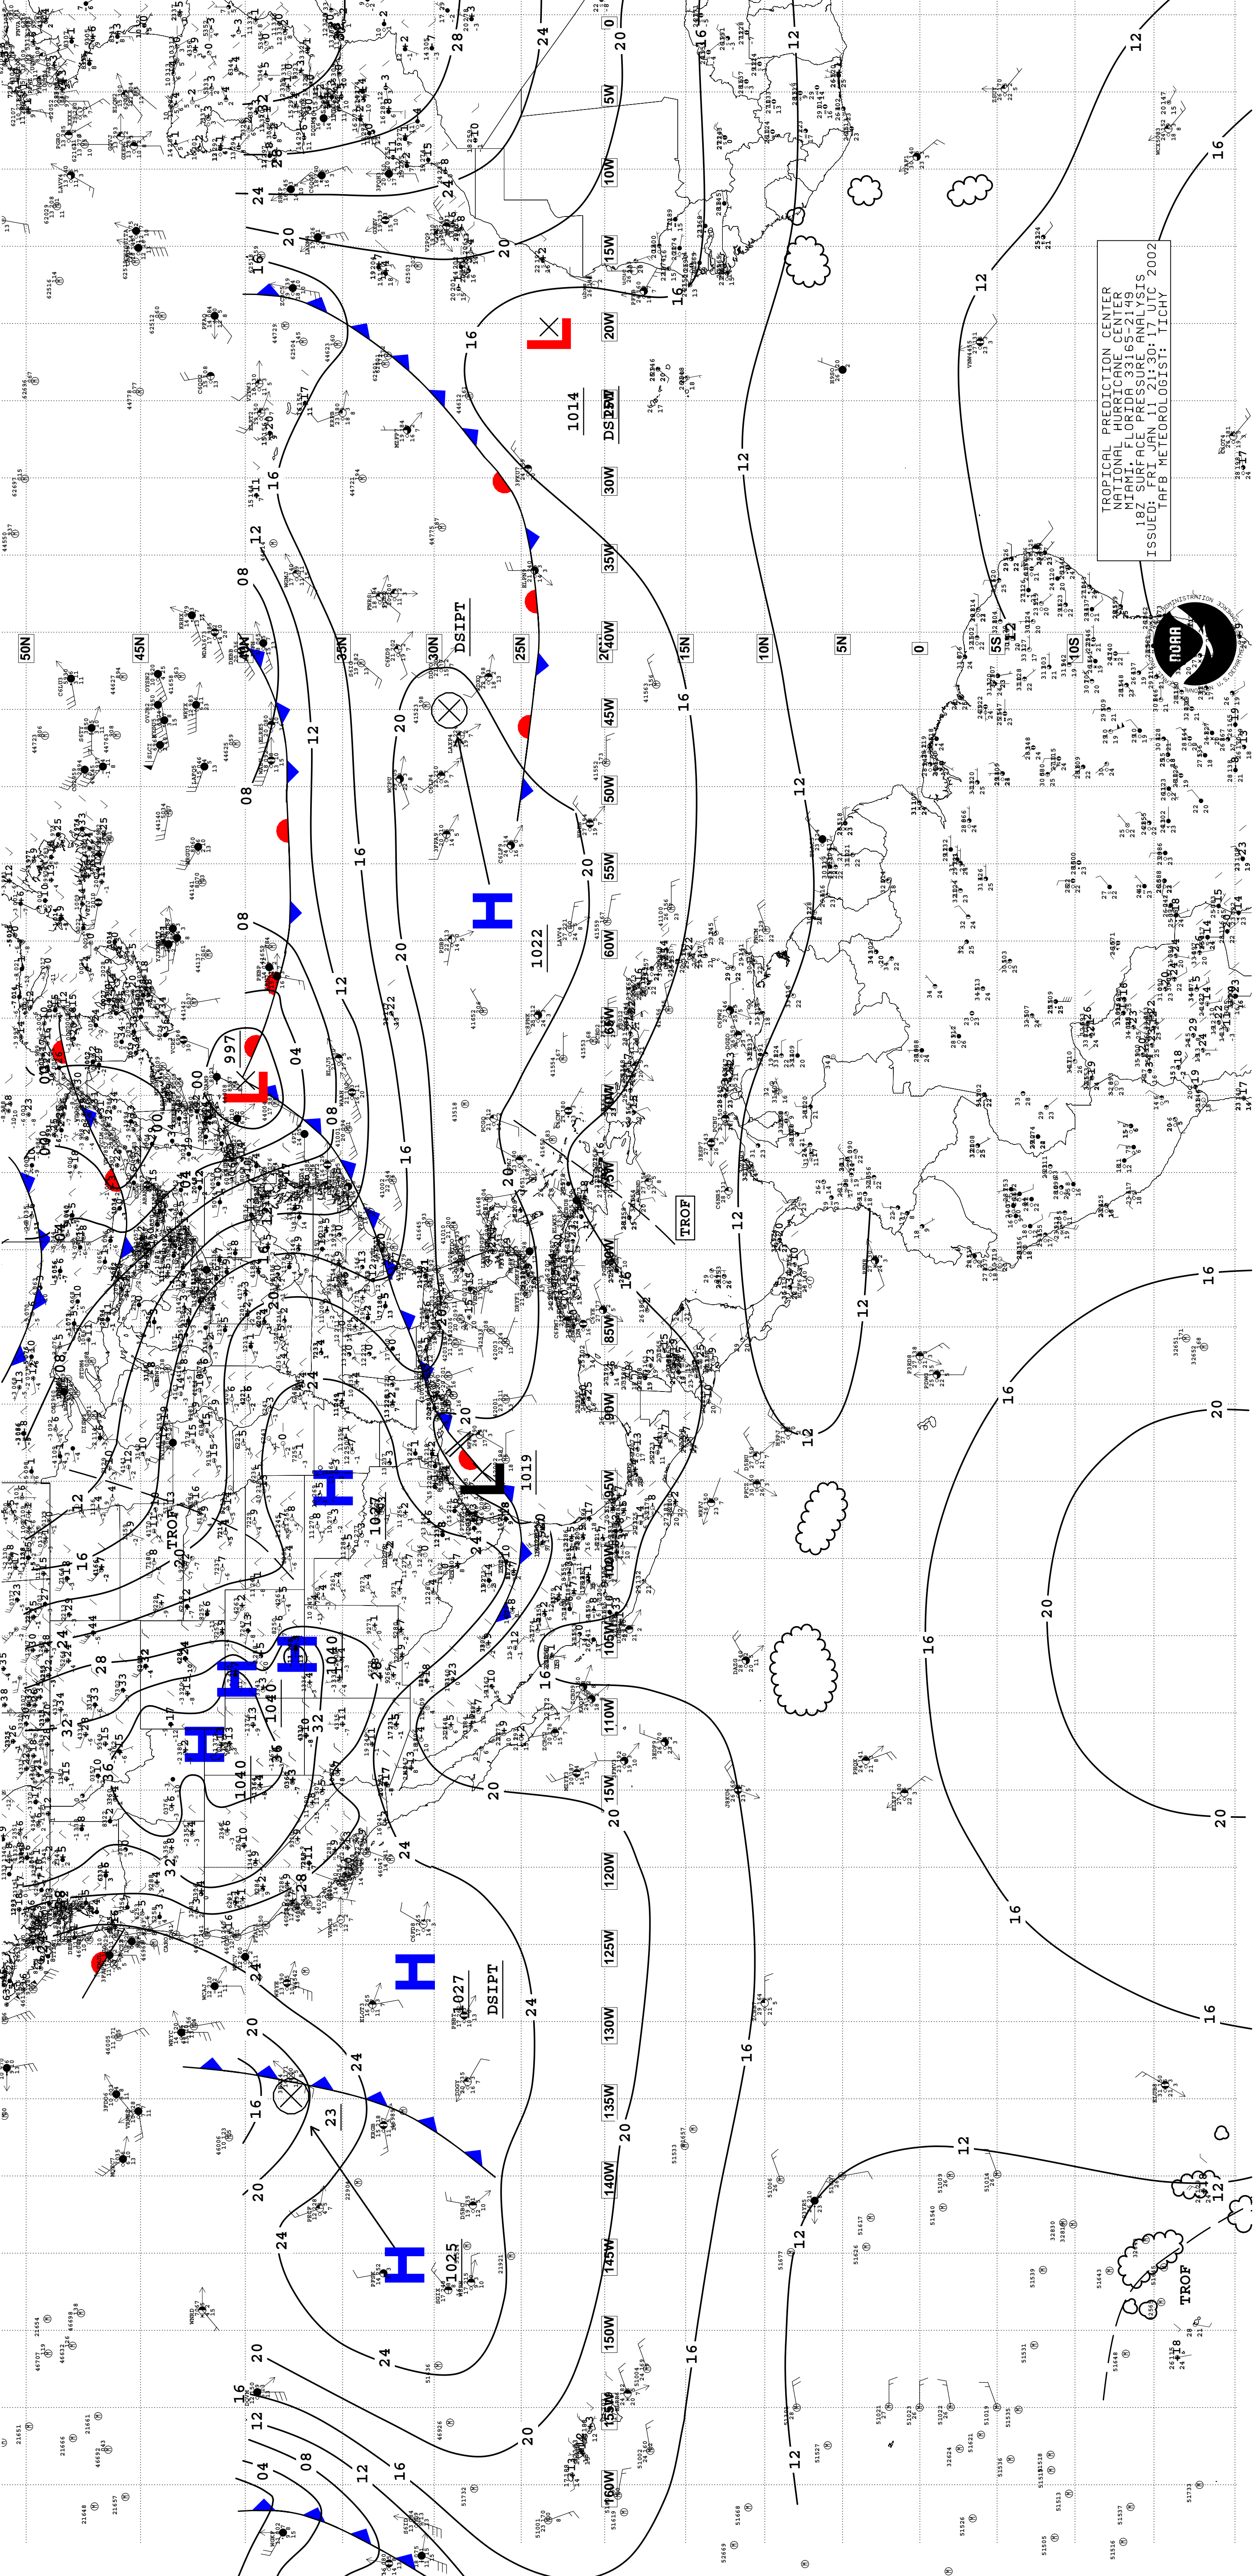

TROPICAL PREDICTION CENTER  
NATIONAL HURRICANE CENTER  
MIAMI, FLORIDA 33165-2149  
ISSUED: SEP 15 08:00 UTC 2002  
TAFB METEOROLOGIST: TICHV

TROPICAL PREDICTION CENTER  
NATIONAL HURRICANE CENTER  
MIAMI, FLORIDA 33165-2149  
ISSUED: SEP 15 08:00 UTC 2002  
TAFB METEOROLOGIST: TICHV