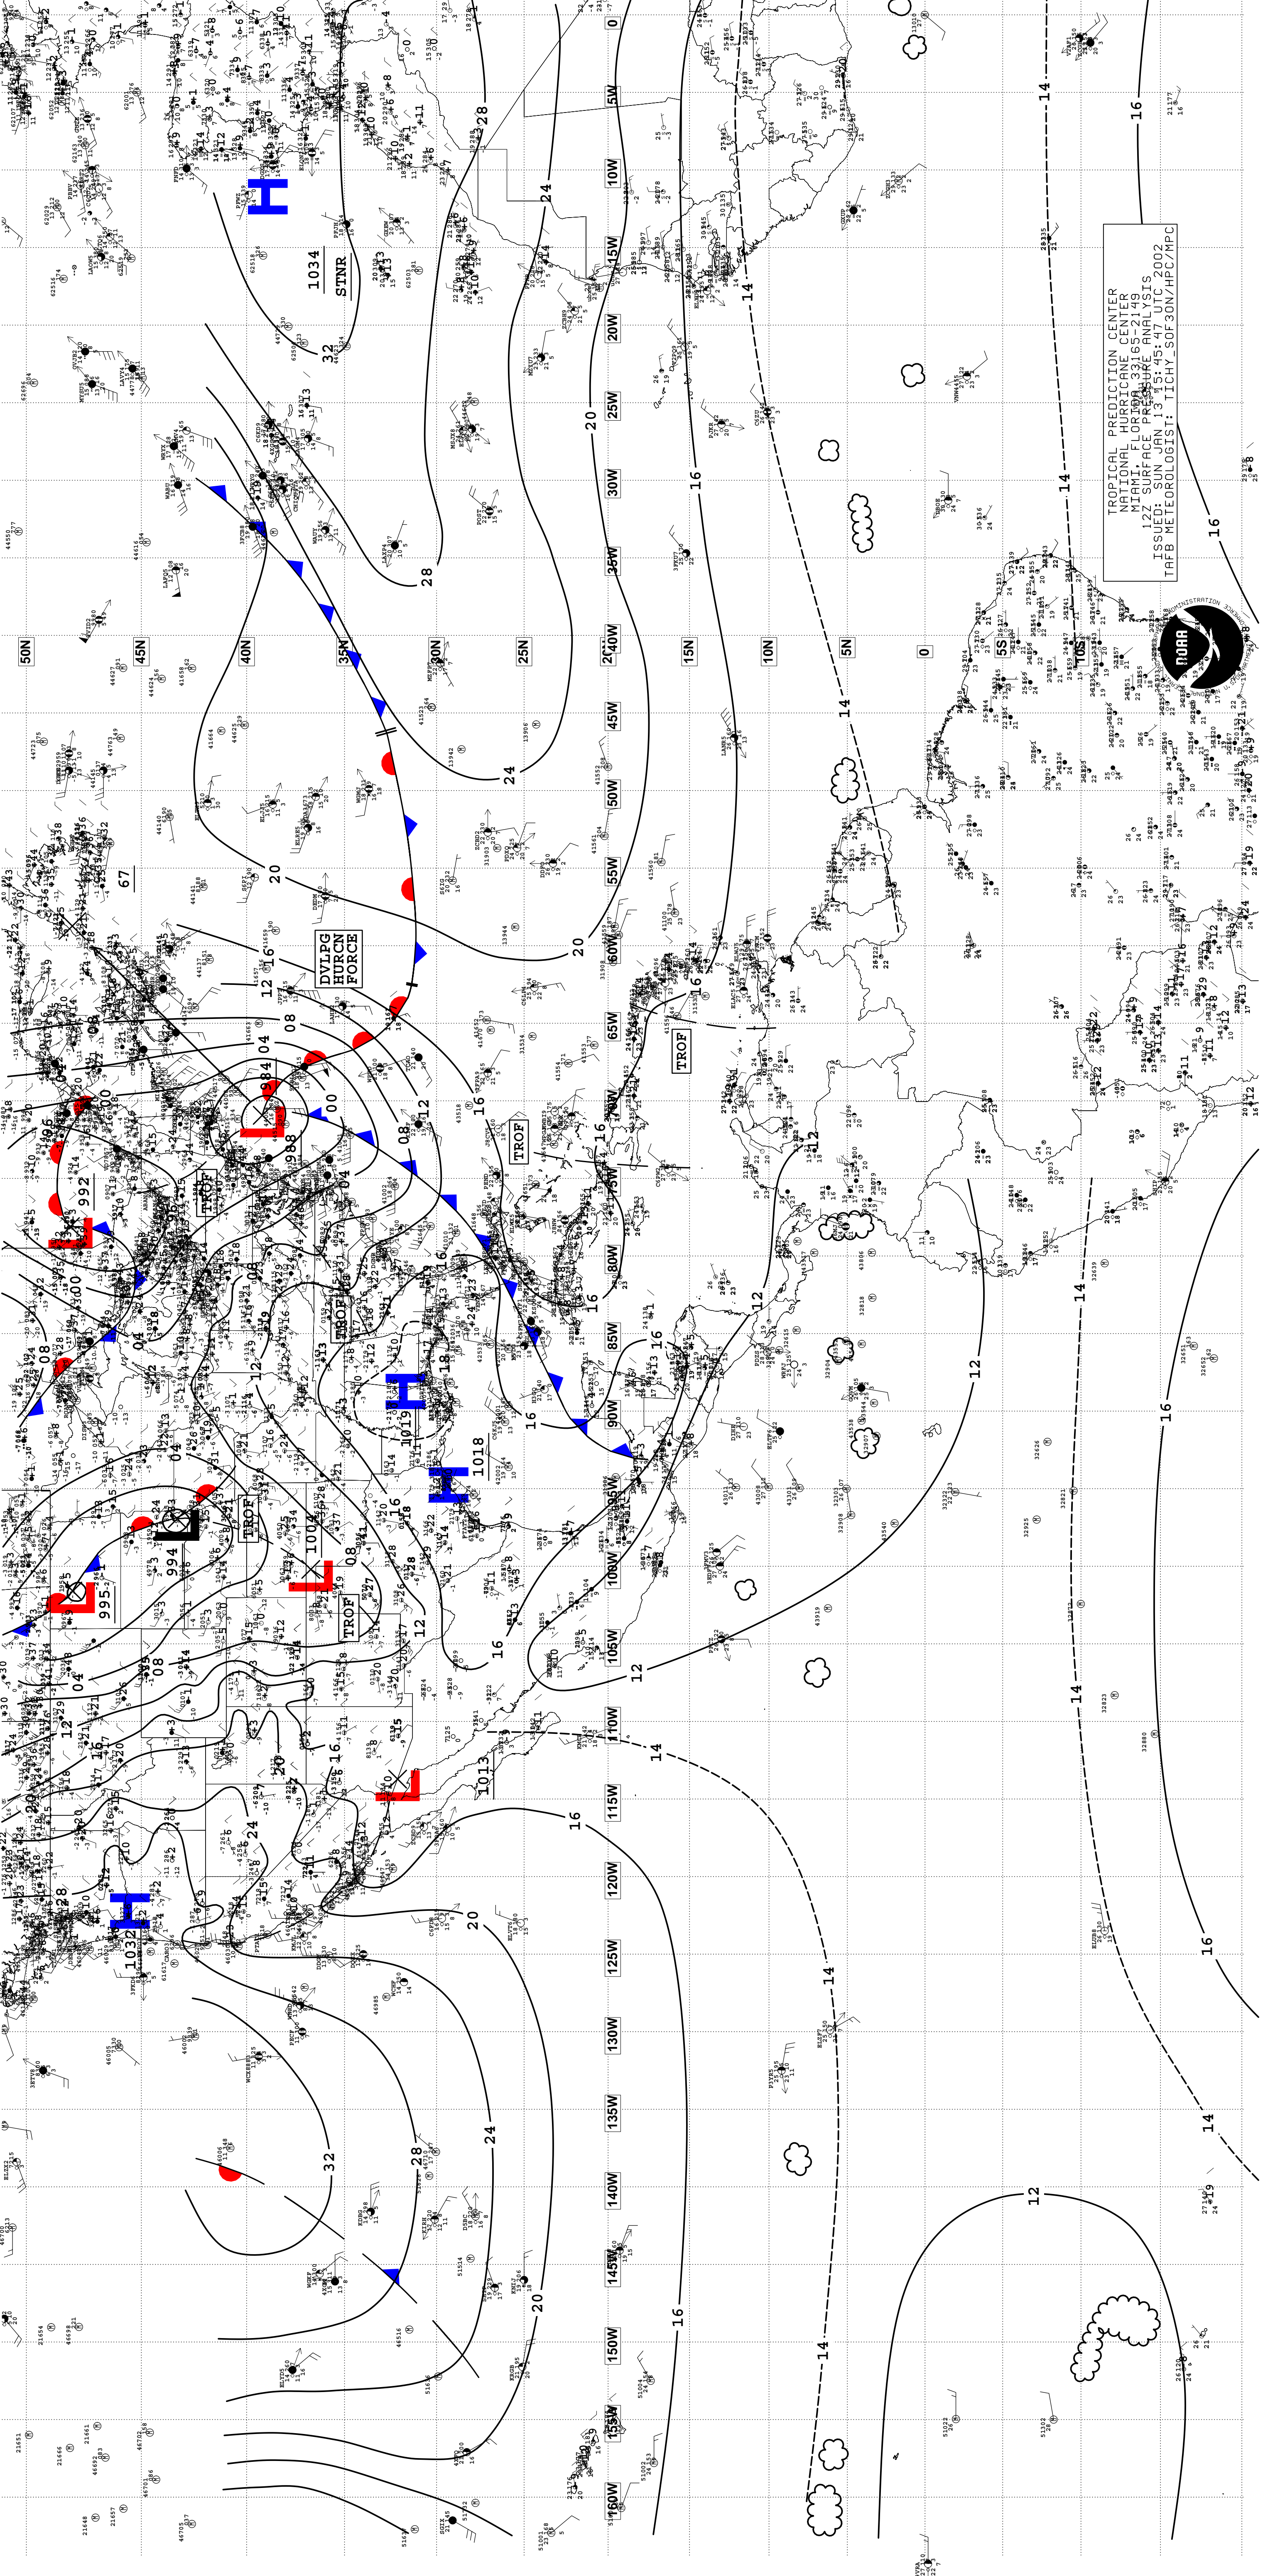

TROPICAL PREDICTION CENTER  
NATIONAL HURRICANE CENTER  
MIAMI, FLORIDA 33165-2149  
ISSUED: SUN JAN 05 05:45 UTC 2002  
TAFB METEOROLOGIST: TICHY\_SOF30N/HPC/MPC

TROPICAL PREDICTION CENTER  
NATIONAL HURRICANE CENTER  
MIAMI, FLORIDA 33165-2149  
ISSUED: SUN JAN 05 05:45 UTC 2002  
TAFB METEOROLOGIST: TICHY\_SOF30N/HPC/MPC