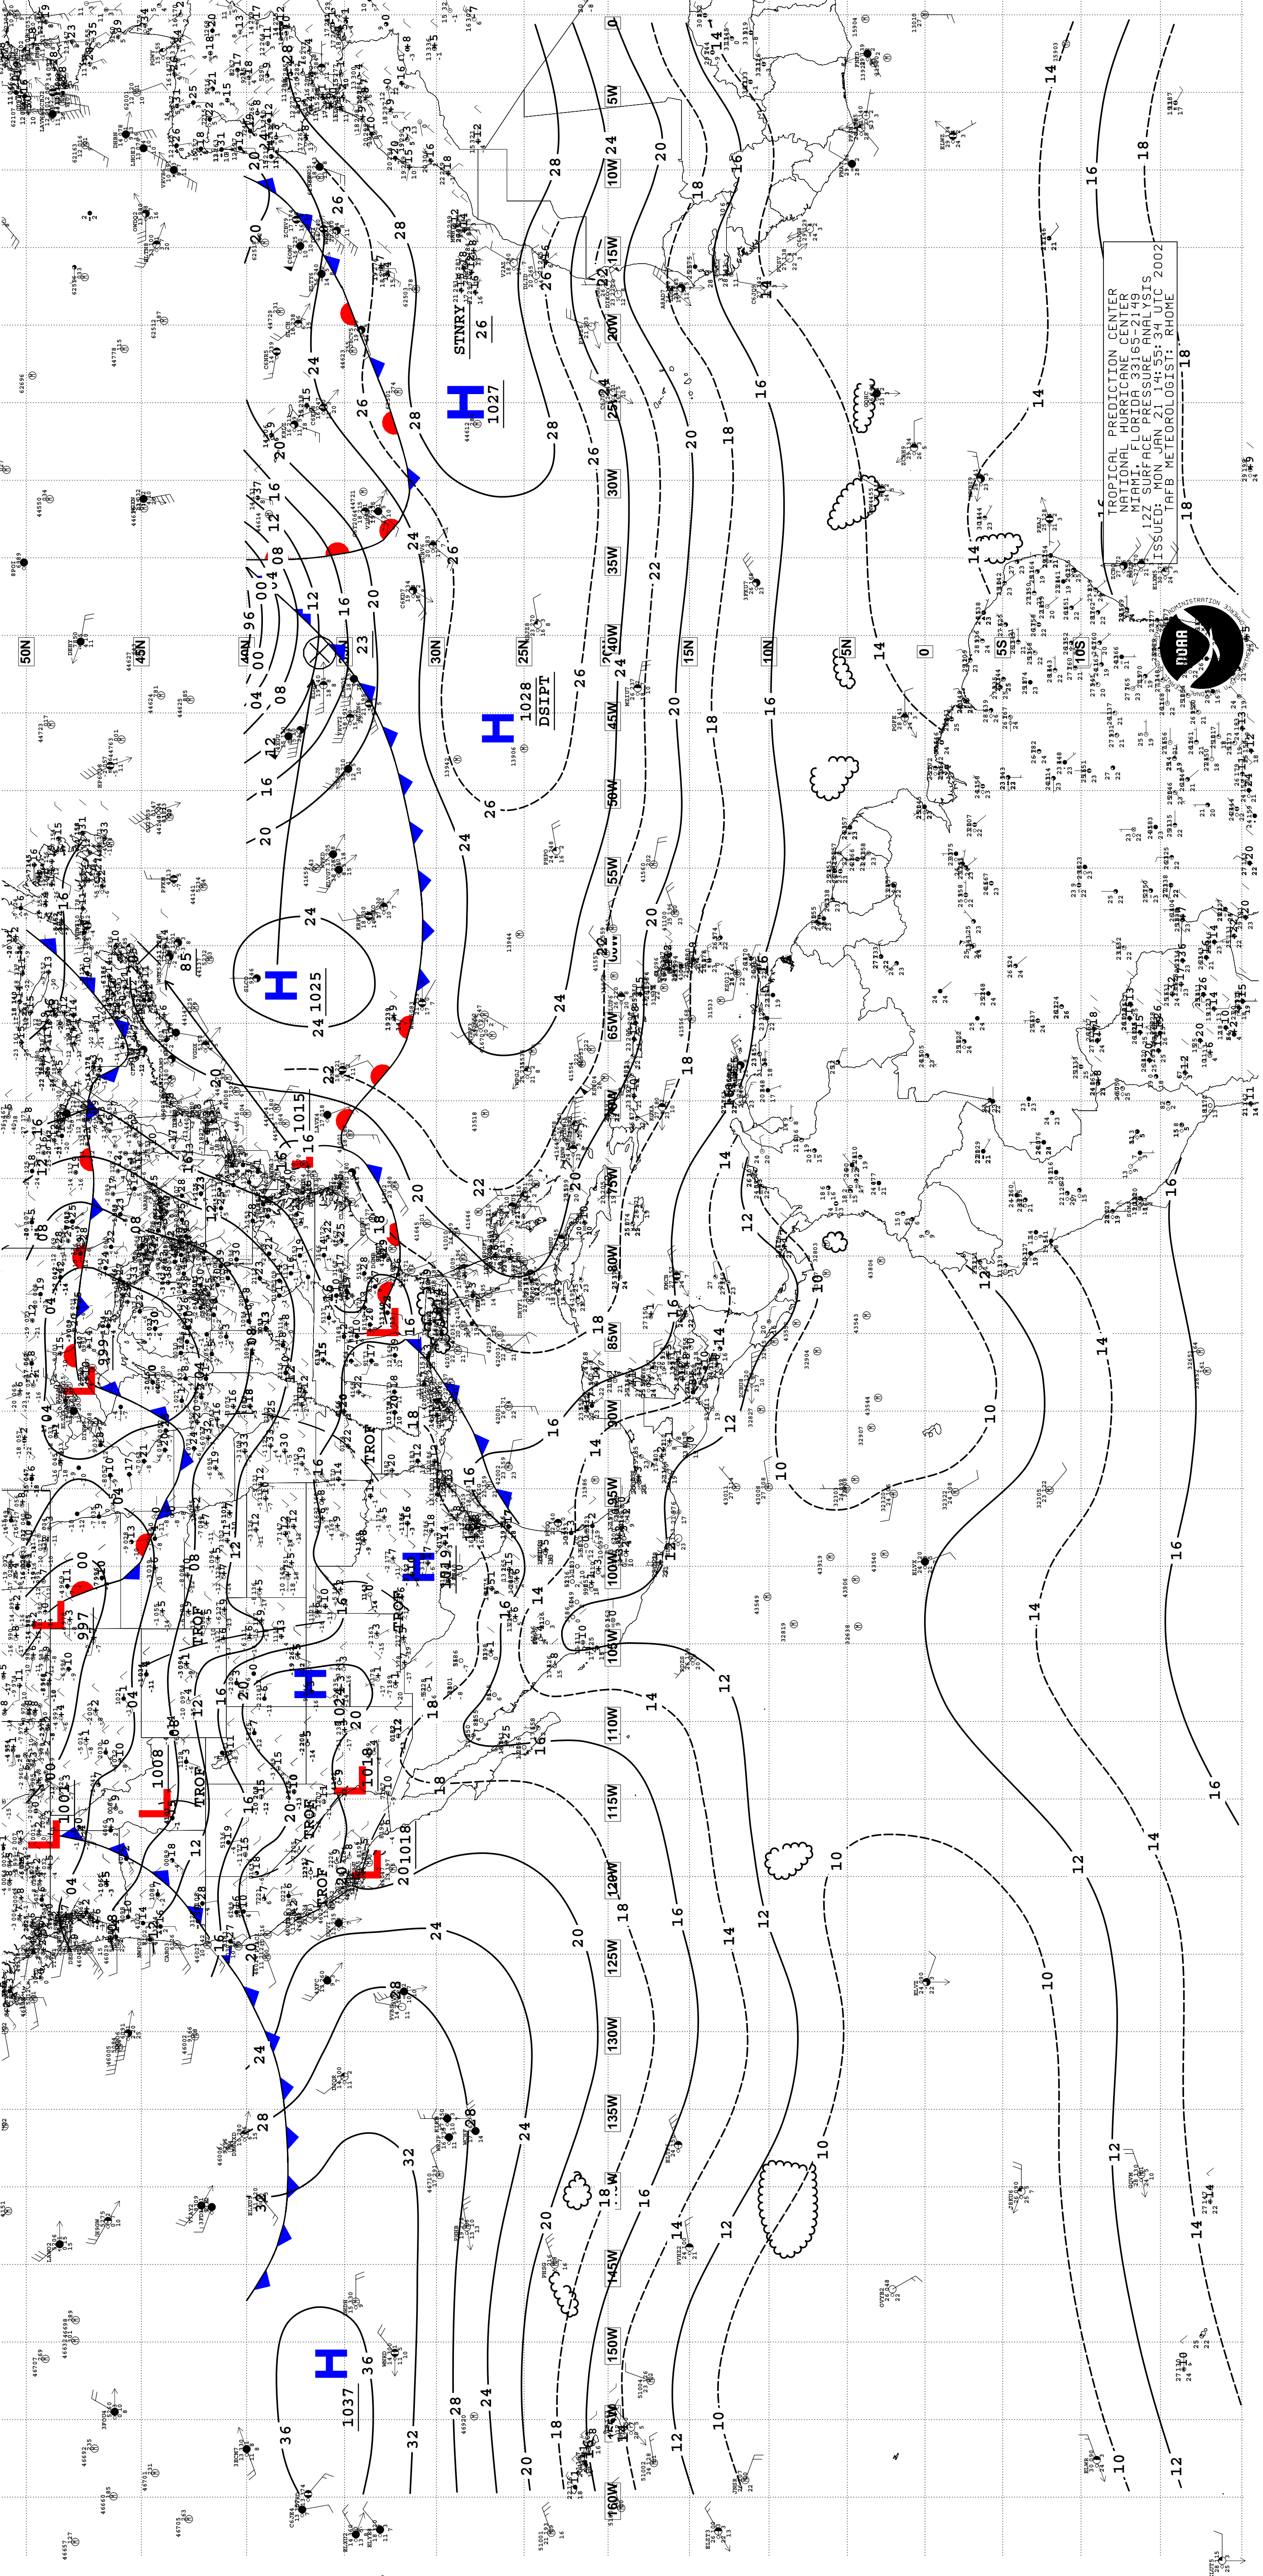

TROPICAL PREDICTION CENTER
NATIONAL HURRICANE CENTER
MIAMI, FLORIDA 33165-2149
ISSUED: 2002 APR 24 05:55Z
TAFB METEOROLOGIST: RHOME

TROPICAL PREDICTION CENTER
NATIONAL HURRICANE CENTER
MIAMI, FLORIDA 33165-2149
ISSUED: 2002 APR 24 05:55Z
TAFB METEOROLOGIST: RHOME