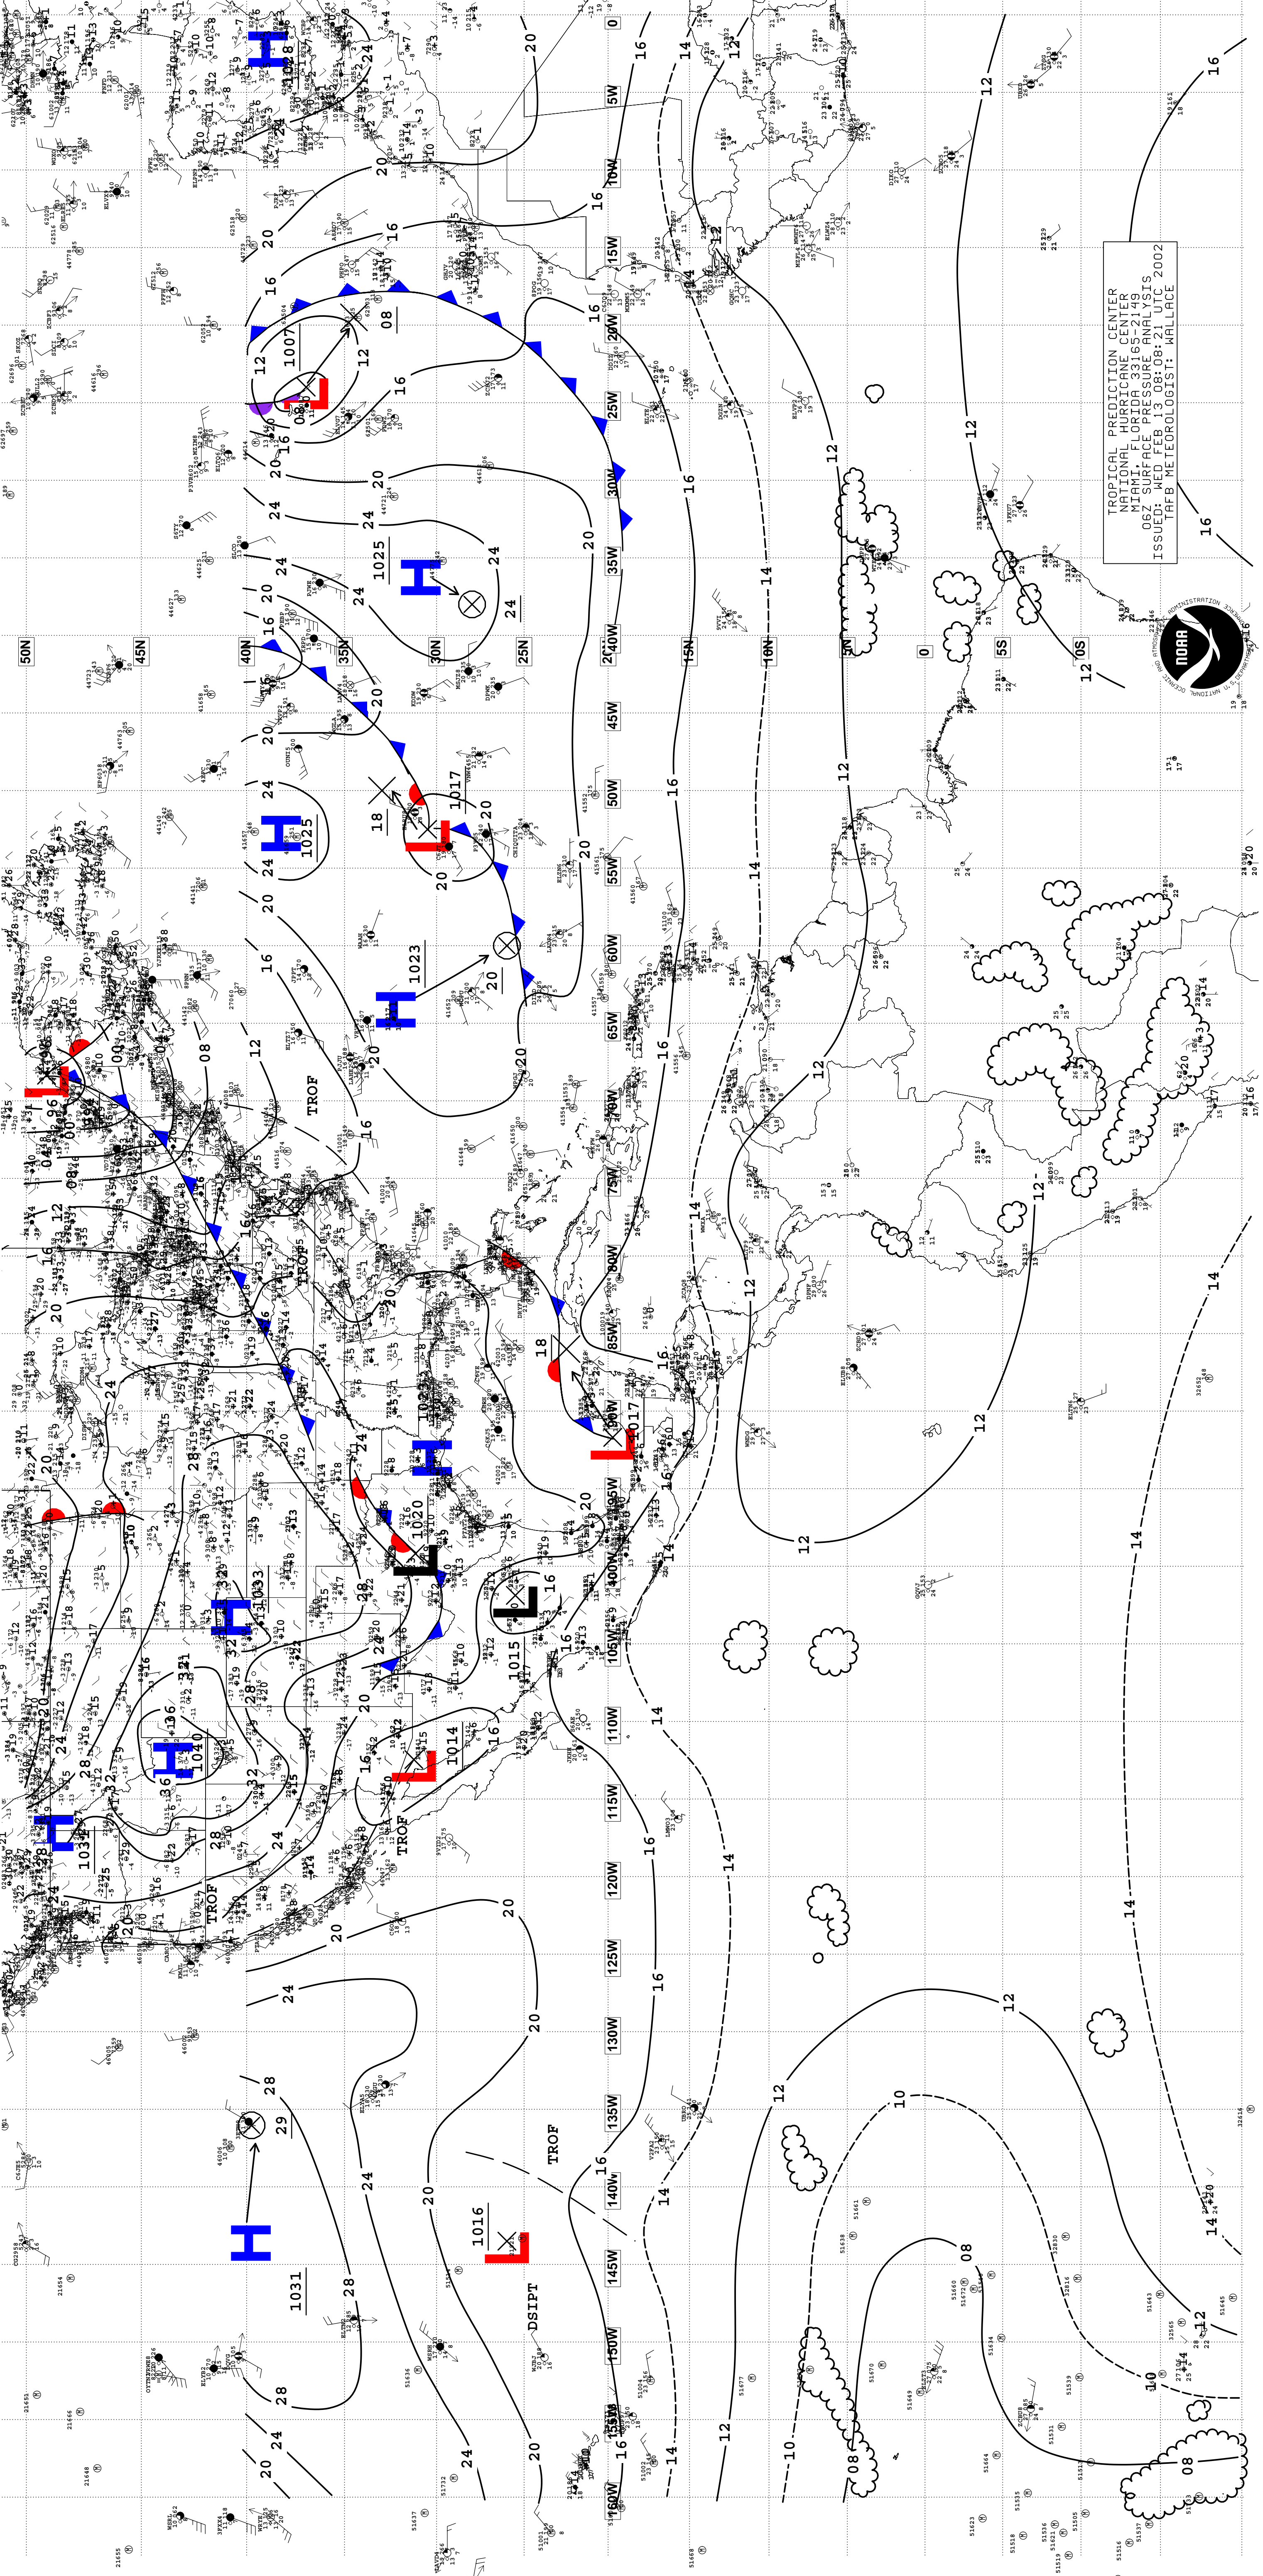

TROPICAL PREDICTION CENTER
NATIONAL HURRICANE CENTER
MIAMI, FLORIDA 33165-2149
06Z FEB 13 08:00Z
ISSUED BY: WALLACE
TAFB METEOROLOGIST: WALLACE

TROPICAL PREDICTION CENTER
NATIONAL HURRICANE CENTER
MIAMI, FLORIDA 33165-2149
06Z FEB 13 08:00Z
ISSUED BY: WALLACE
TAFB METEOROLOGIST: WALLACE