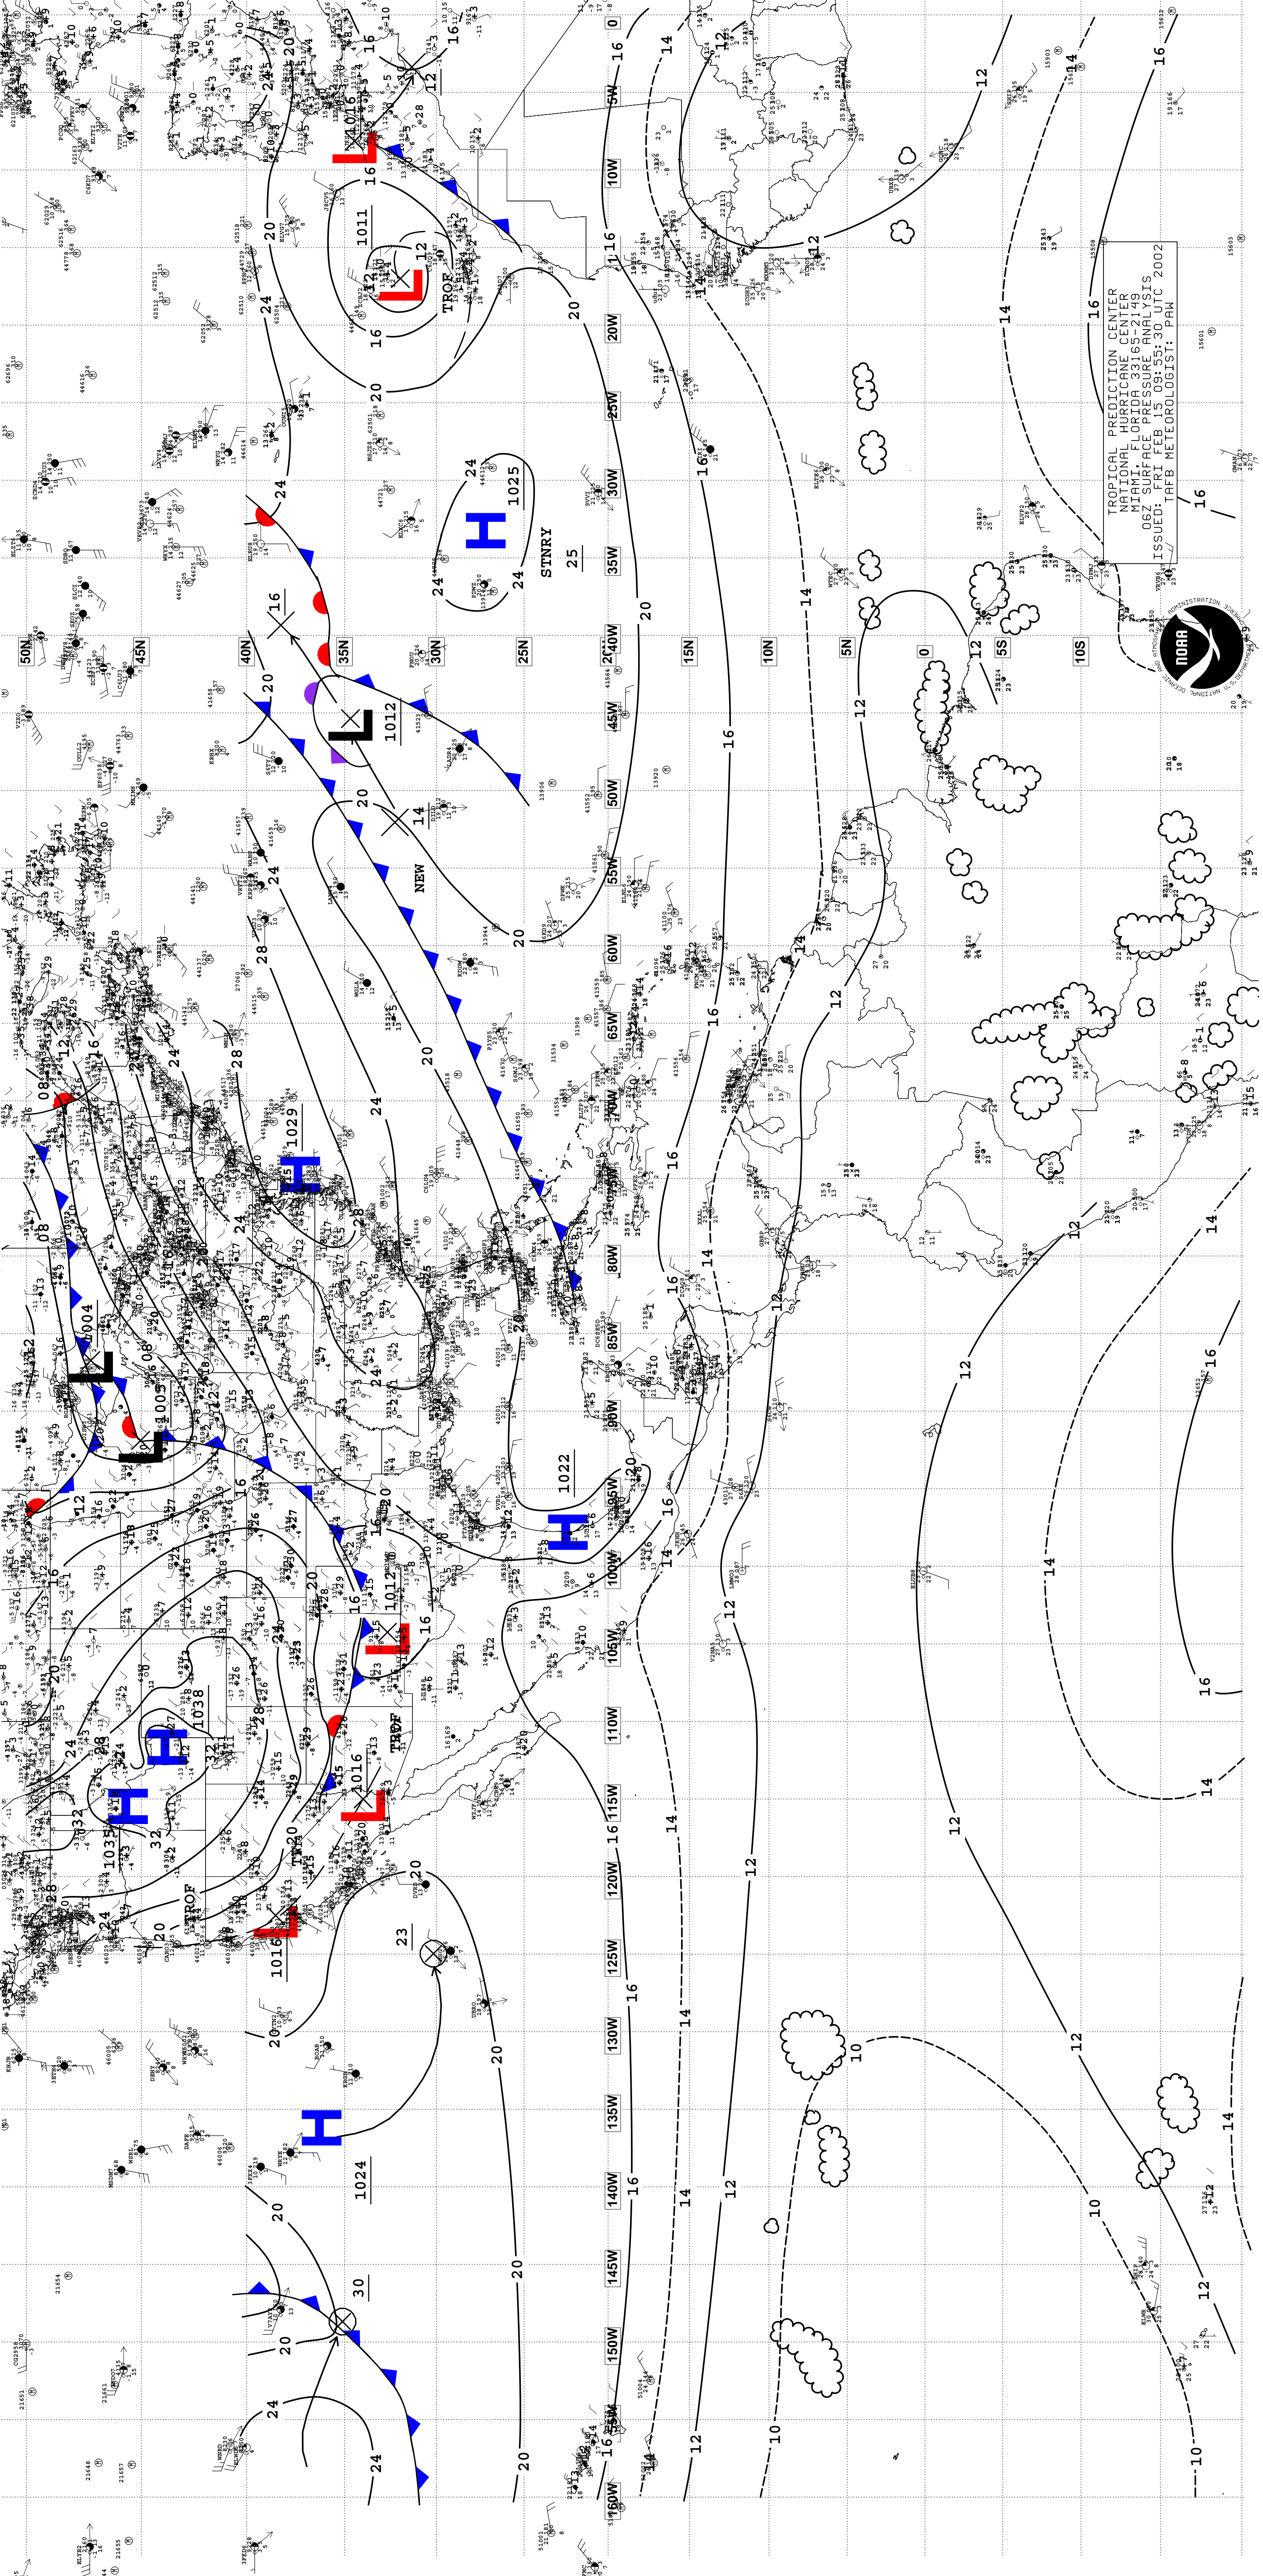

TROPICAL PREDICTION CENTER
NATIONAL HURRICANE CENTER
MIAMI, FLORIDA 33165-2149
06Z FEB 15 08:55Z 02
ISSUED: FEB 15 08:55Z 02
TAFB METEOROLOGIST: JPM

TROPICAL PREDICTION CENTER
NATIONAL HURRICANE CENTER
MIAMI, FLORIDA 33165-2149
06Z FEB 15 08:55Z 02
ISSUED: FEB 15 08:55Z 02
TAFB METEOROLOGIST: JPM