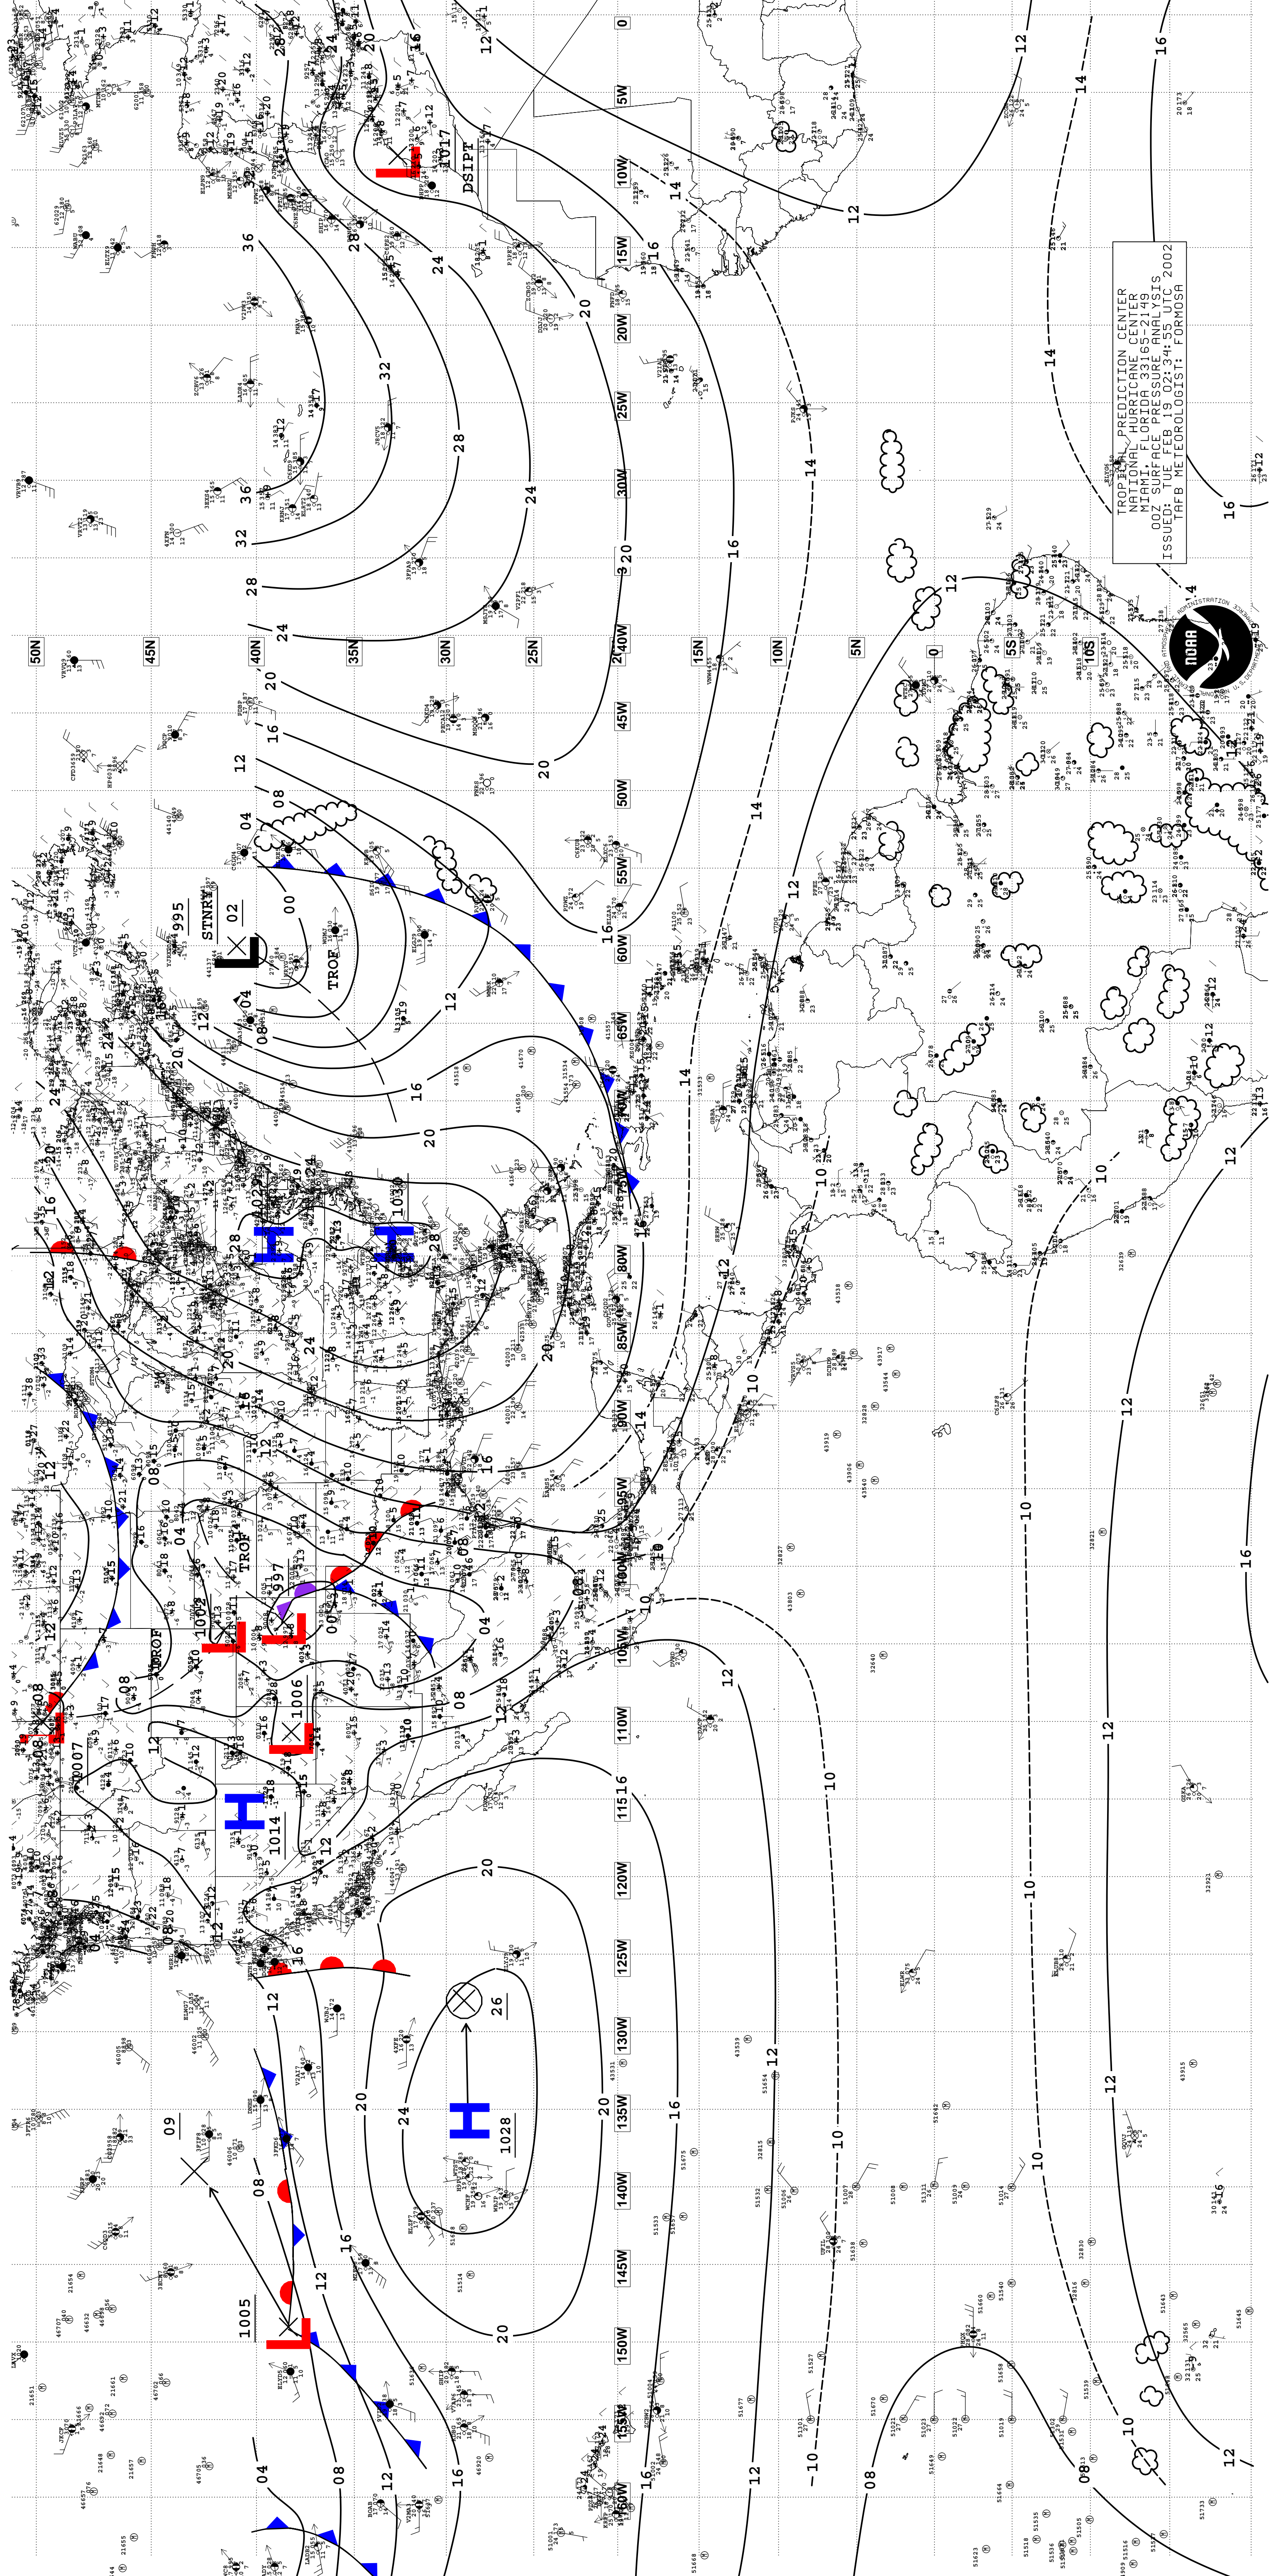

TROPICAL PREDICTION CENTER  
NATIONAL HURRICANE CENTER  
MIAMI, FLORIDA 33165-2149  
ISSUED: SUN FEB 15 00Z: 02Z: 2002  
TAFB METEOROLOGIST: FORMOSA

TROPICAL PREDICTION CENTER  
NATIONAL HURRICANE CENTER  
MIAMI, FLORIDA 33165-2149  
ISSUED: SUN FEB 15 00Z: 02Z: 2002  
TAFB METEOROLOGIST: FORMOSA