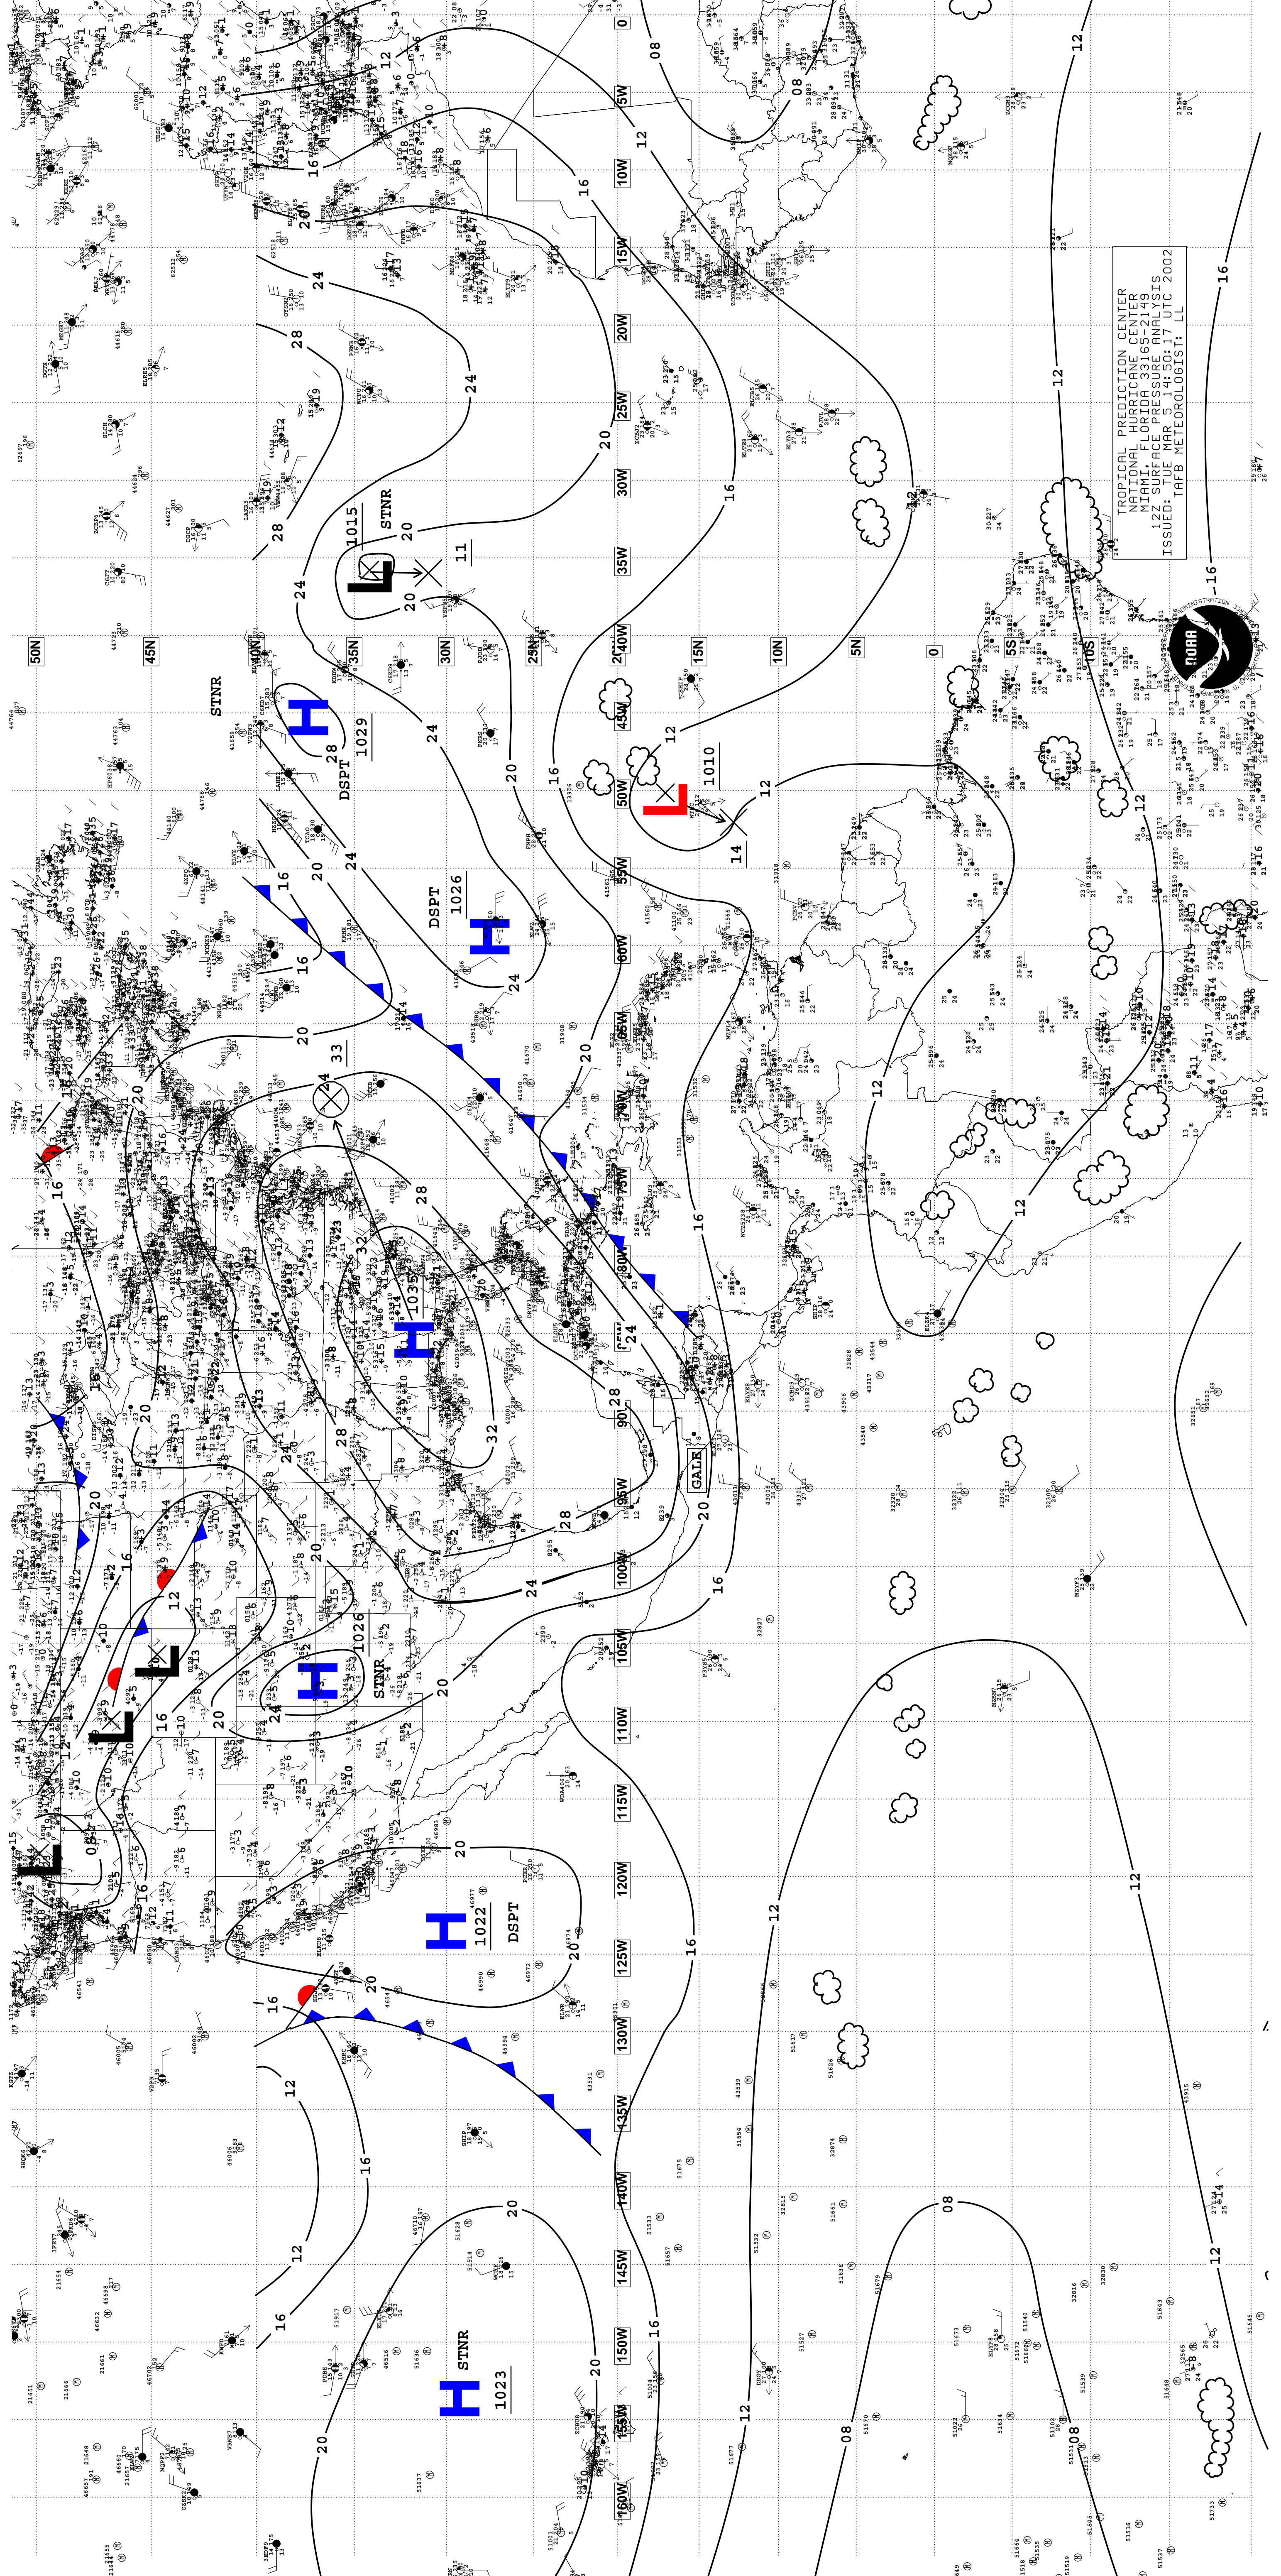

TROPICAL PREDICTION CENTER  
NATIONAL HURRICANE CENTER  
MIAMI, FLORIDA 33165-2149  
ISSUED: 0500Z 11 AUG 2002  
TAFCB METEOROLOGIST: LL

TROPICAL PREDICTION CENTER  
NATIONAL HURRICANE CENTER  
MIAMI, FLORIDA 33165-2149  
ISSUED: 0500Z 11 AUG 2002  
TAFCB METEOROLOGIST: LL