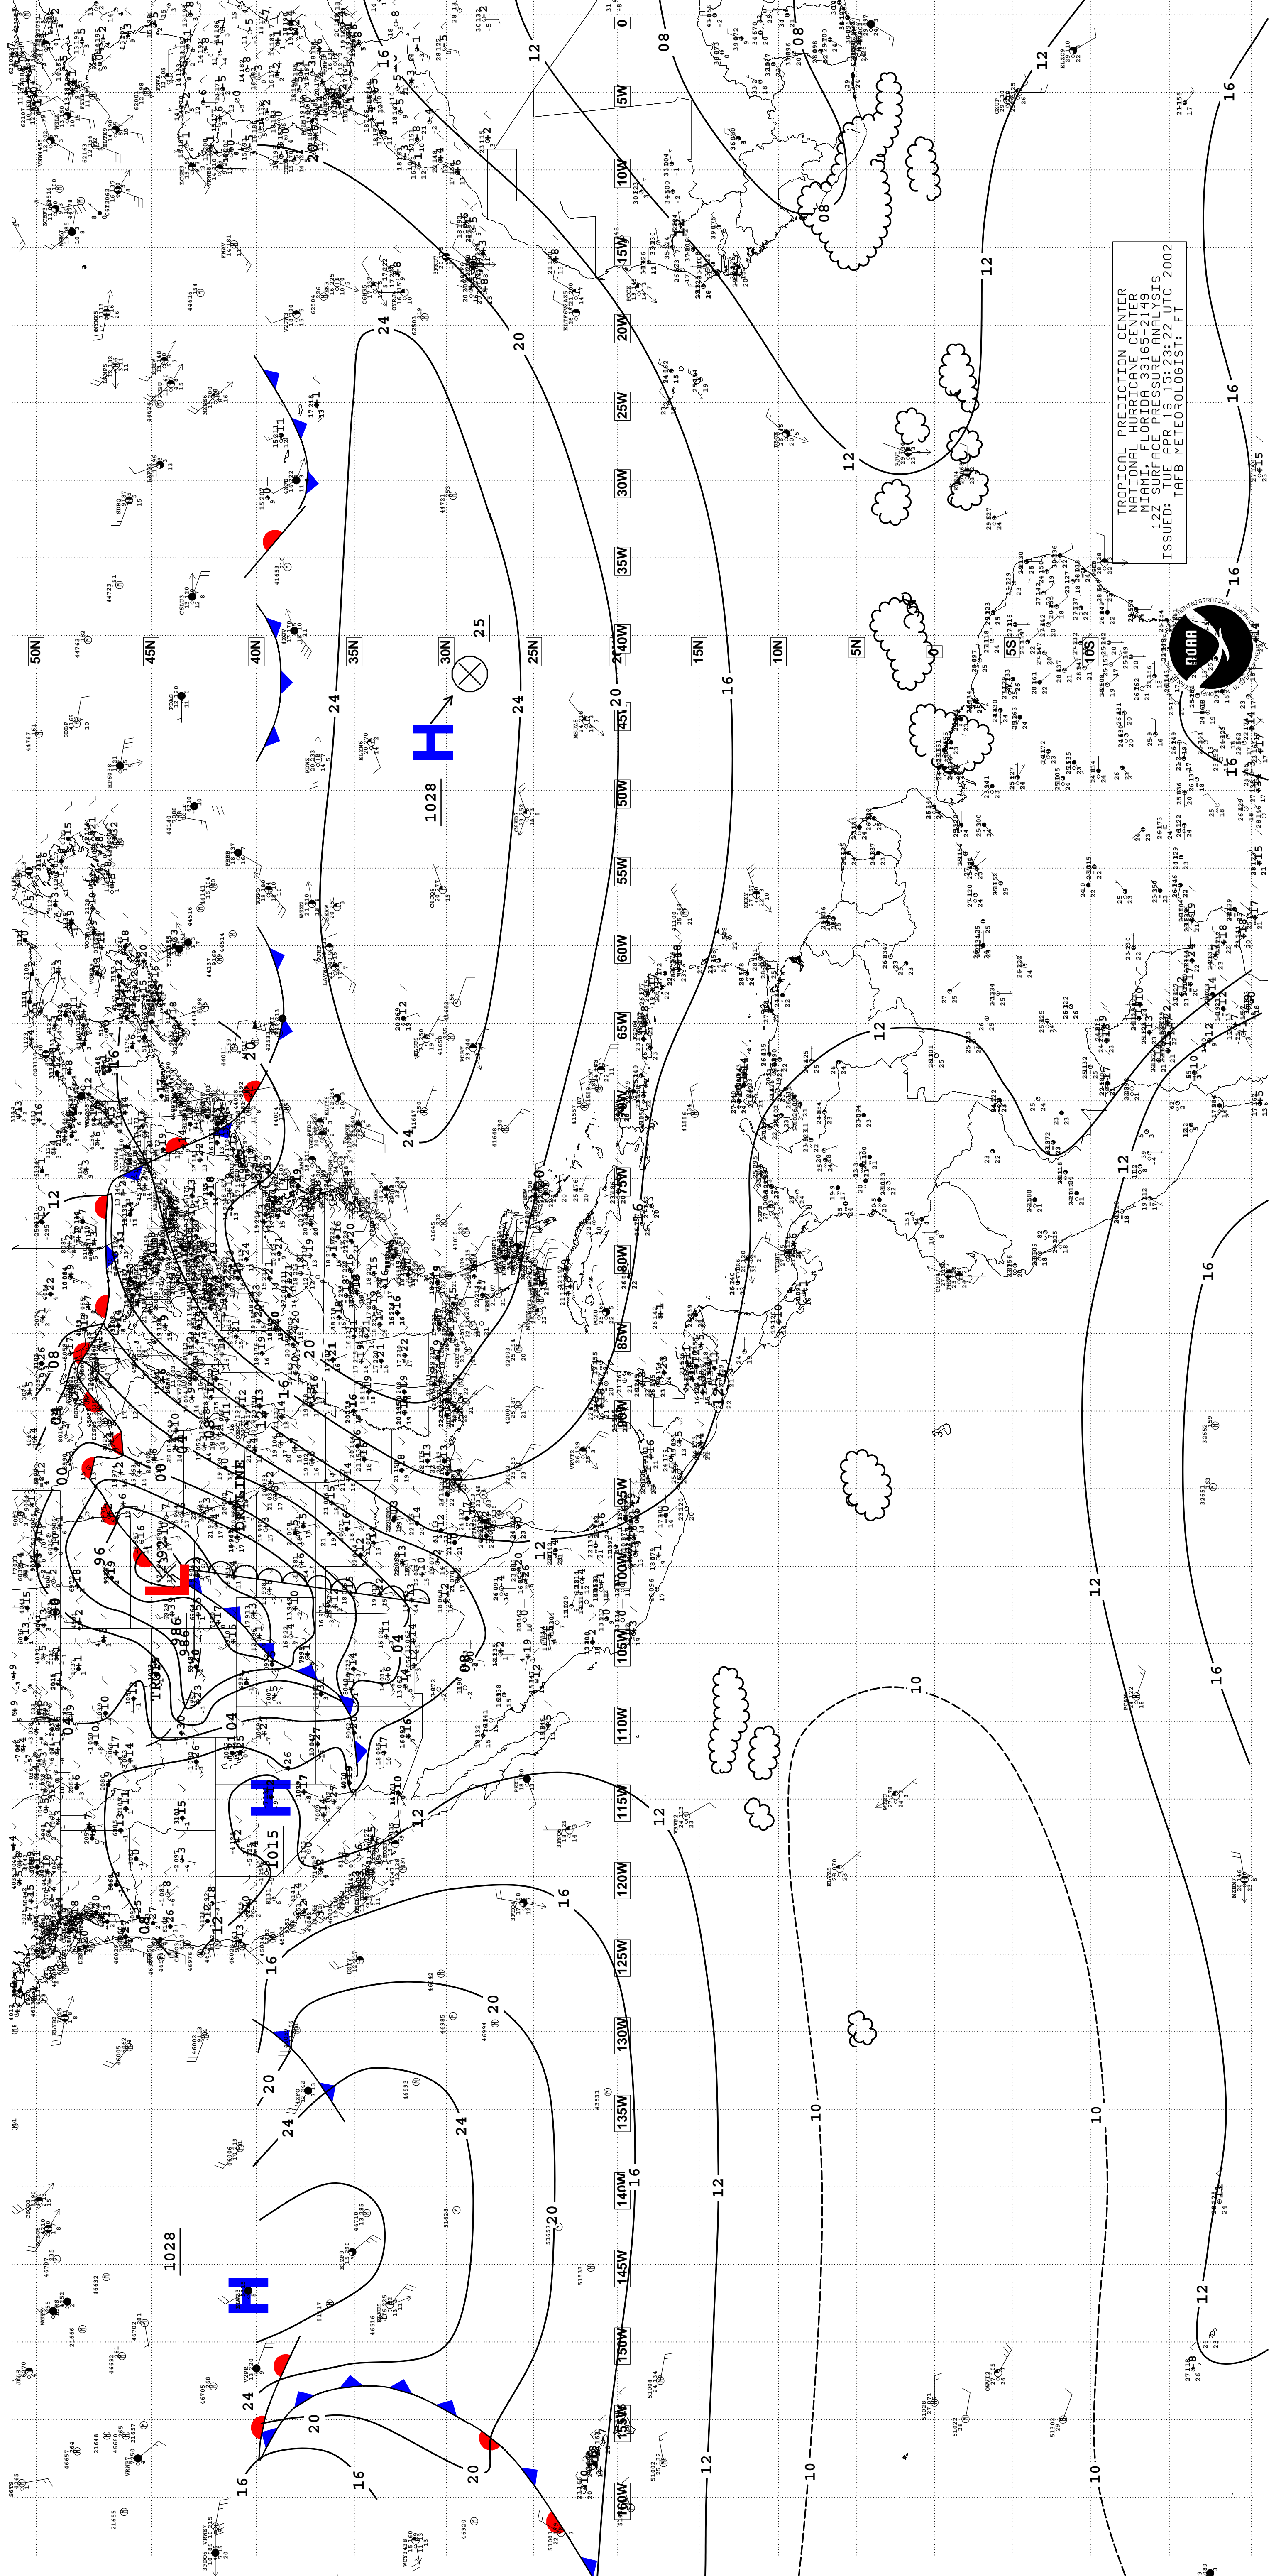

TROPICAL PREDICTION CENTER
NATIONAL HURRICANE CENTER
MIAMI, FLORIDA 33165-2149
15C: SUPERSTATION PRESSIONS
ISSUED: TAFB METEOROLOGIST: FJ C 2002

TROPICAL PREDICTION CENTER
NATIONAL HURRICANE CENTER
MIAMI, FLORIDA 33165-2149
15C: SUPERSTATION PRESSIONS
ISSUED: TAFB METEOROLOGIST: FJ C 2002