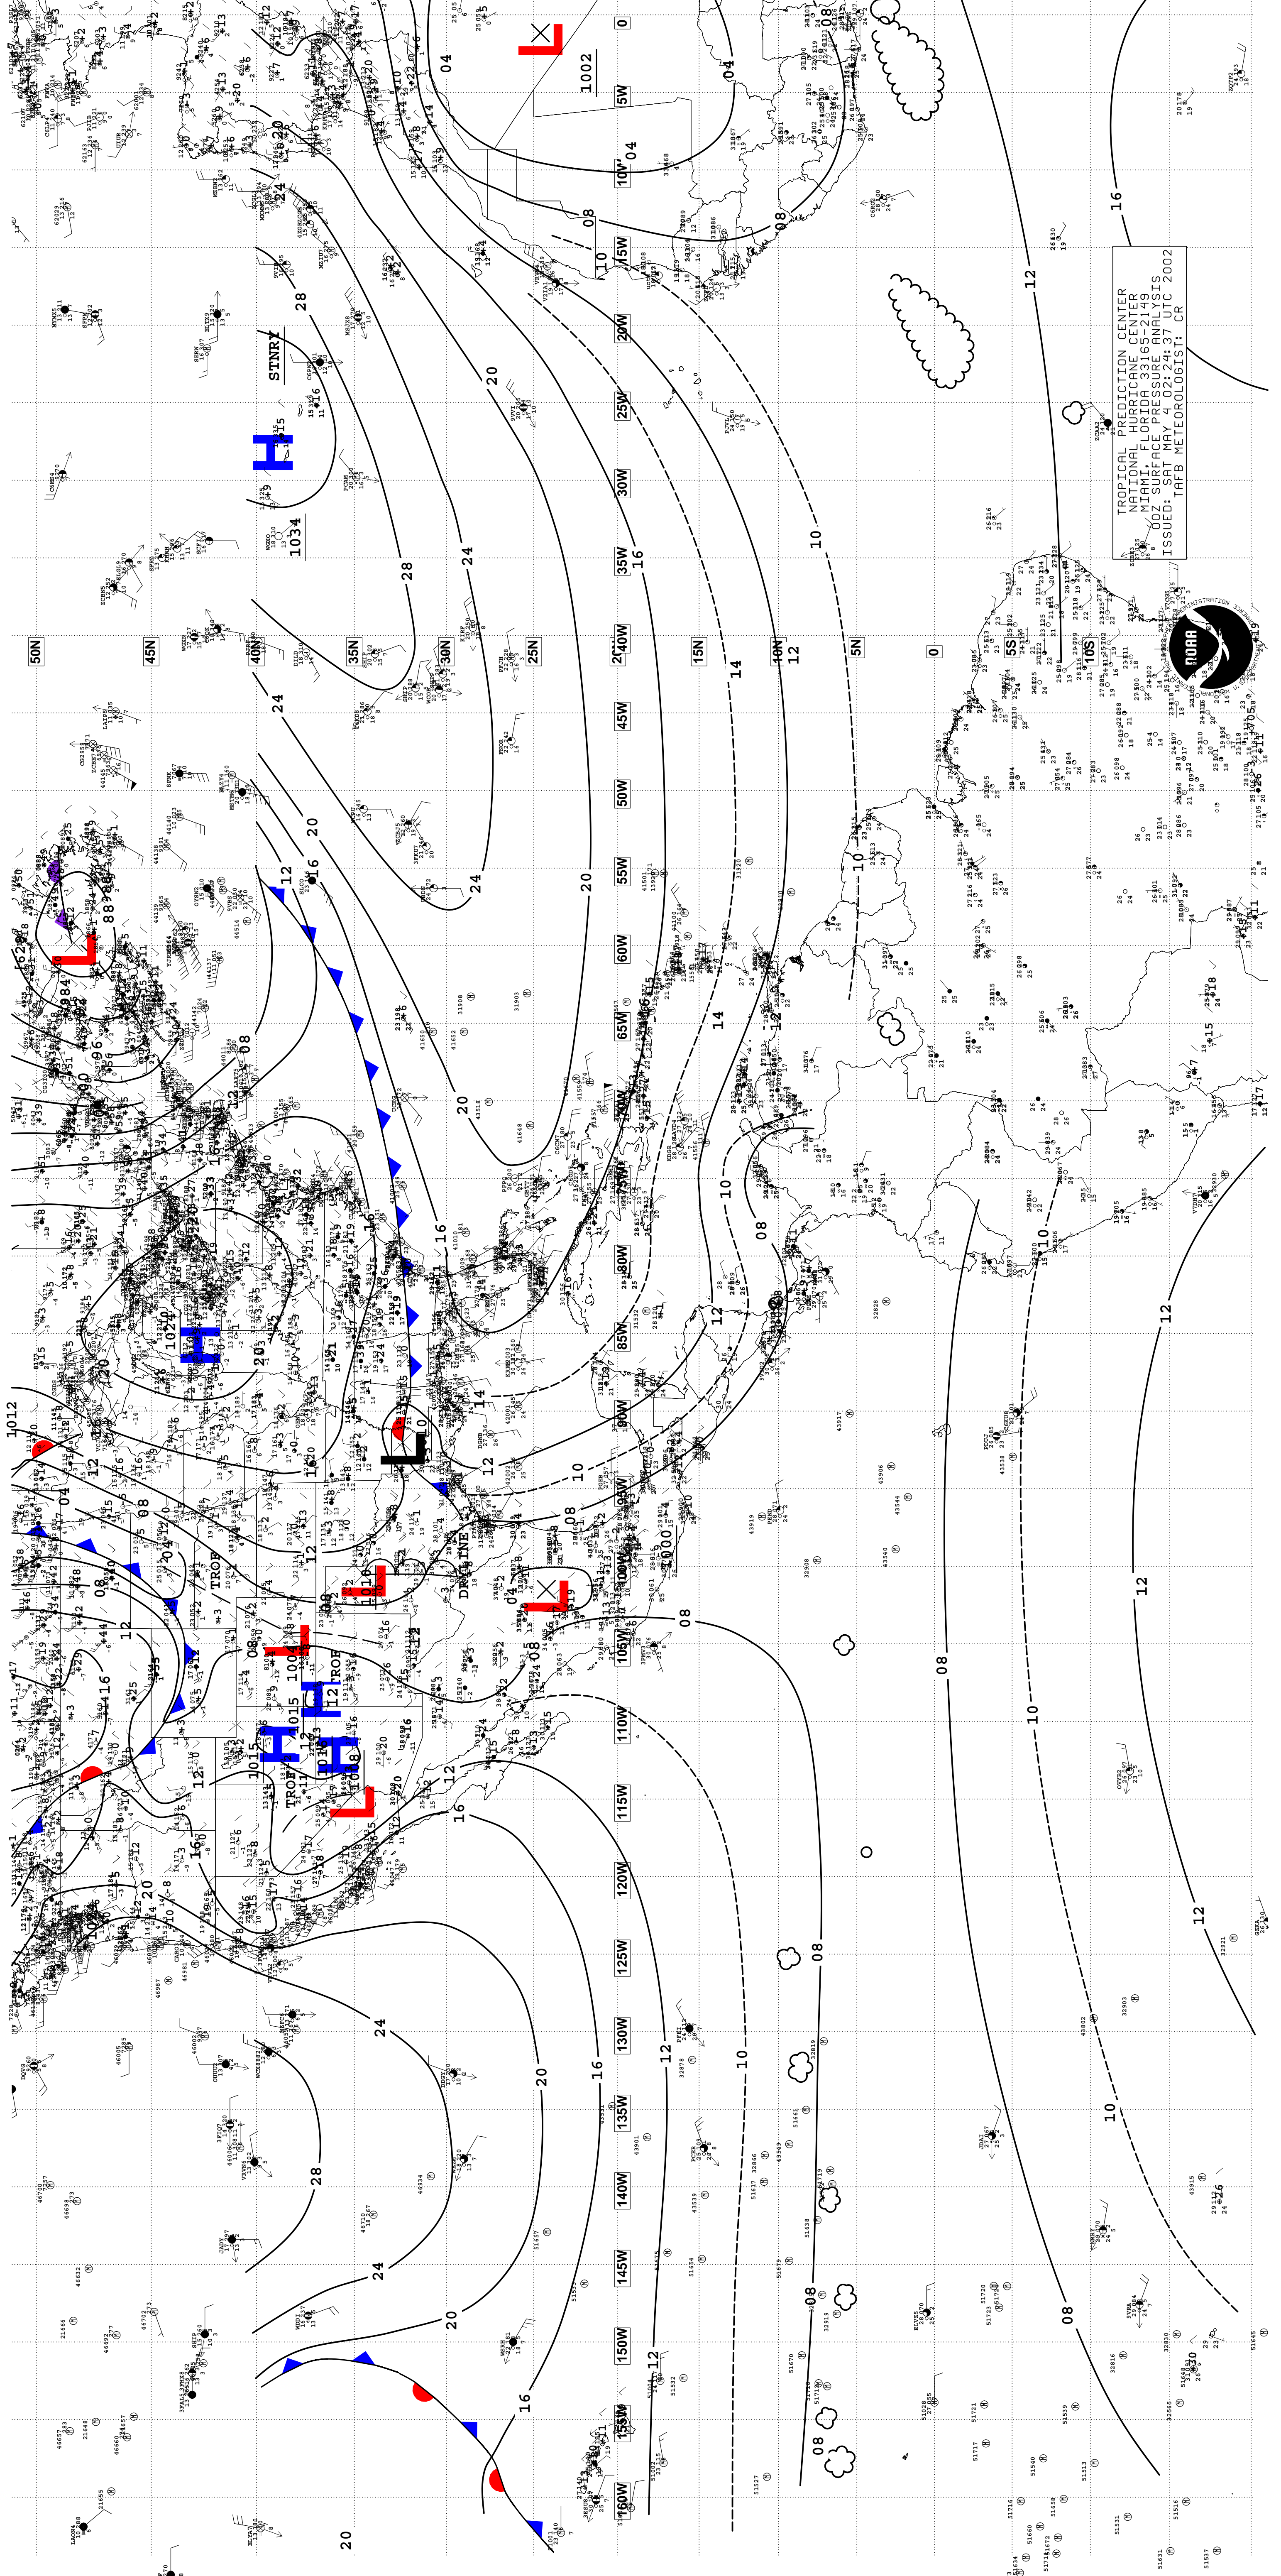

TROPICAL PREDICTION CENTER
NATIONAL HURRICANE CENTER
MIAMI, FLORIDA 33165-2149
COUNCIL ON TROPICAL METEOROLOGY
ISSUED: SATFAY 4802Z 01 JUL 2002

TROPICAL PREDICTION CENTER
NATIONAL HURRICANE CENTER
MIAMI, FLORIDA 33165-2149
COUNCIL ON TROPICAL METEOROLOGY
ISSUED: SATFAY 4802Z 01 JUL 2002