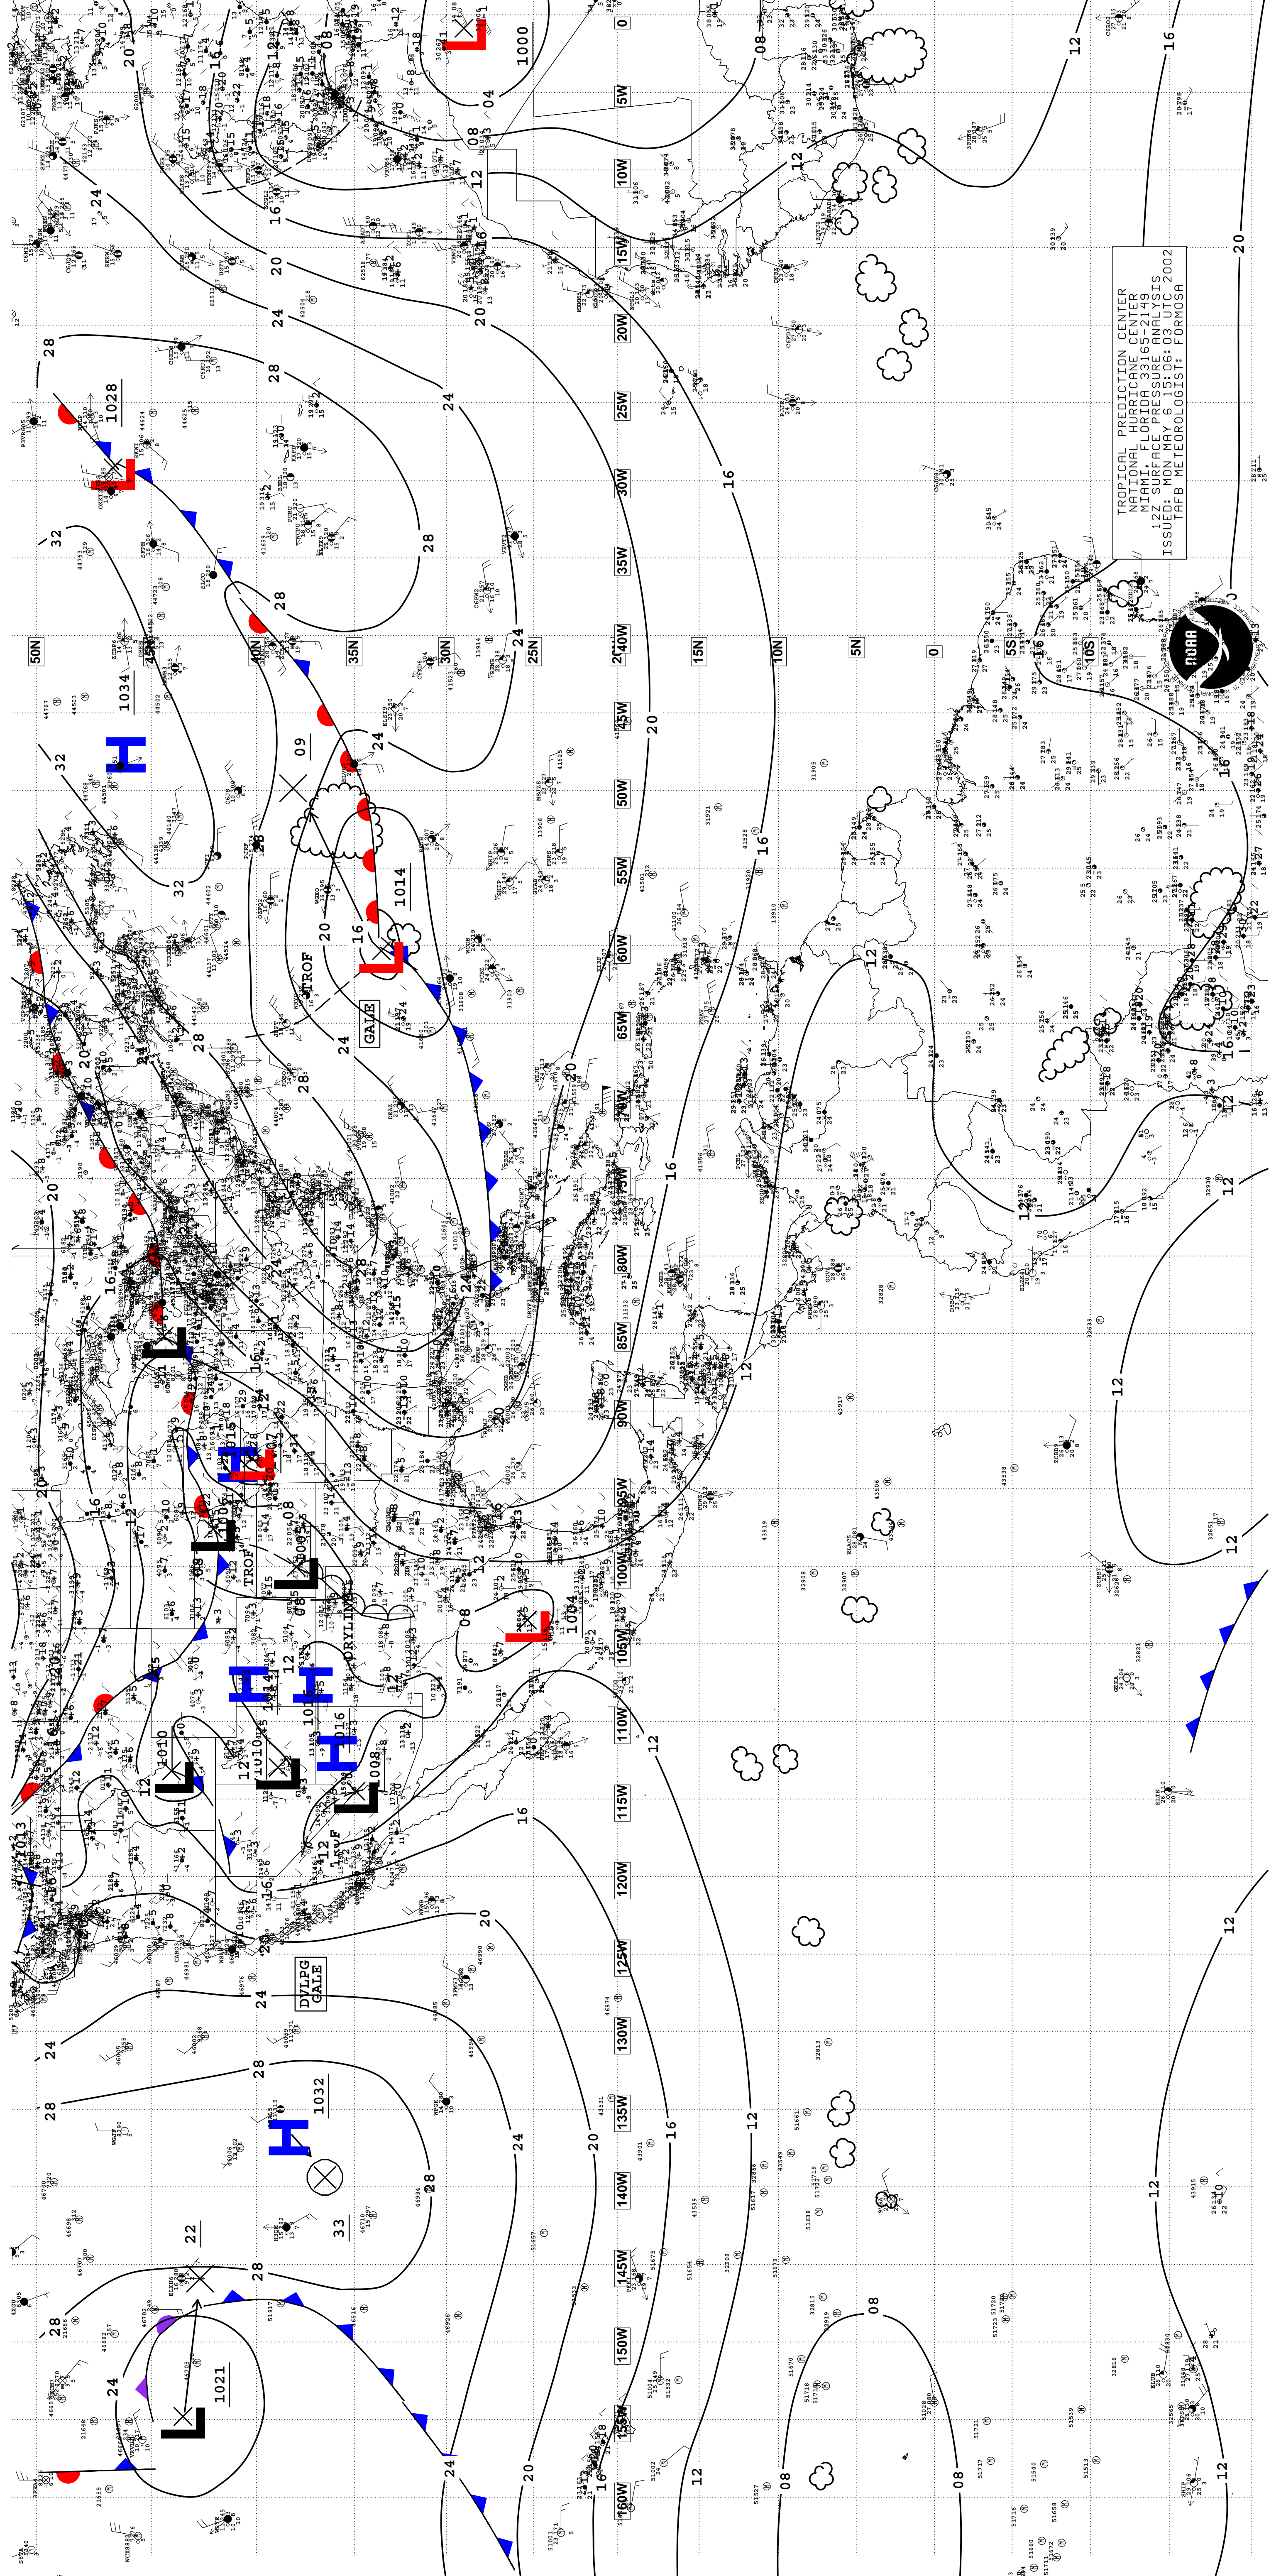

TROPICAL PREDICTION CENTER
NATIONAL HURRICANE CENTER
MIAMI, FLORIDA 33165-2149
12Z 03 SEP 02
ISSUED BY: FORMOSA
ISSUING METEOROLOGIST: FORMOSA

TROPICAL PREDICTION CENTER
NATIONAL HURRICANE CENTER
MIAMI, FLORIDA 33165-2149
12Z 03 SEP 02
ISSUED BY: FORMOSA
ISSUING METEOROLOGIST: FORMOSA