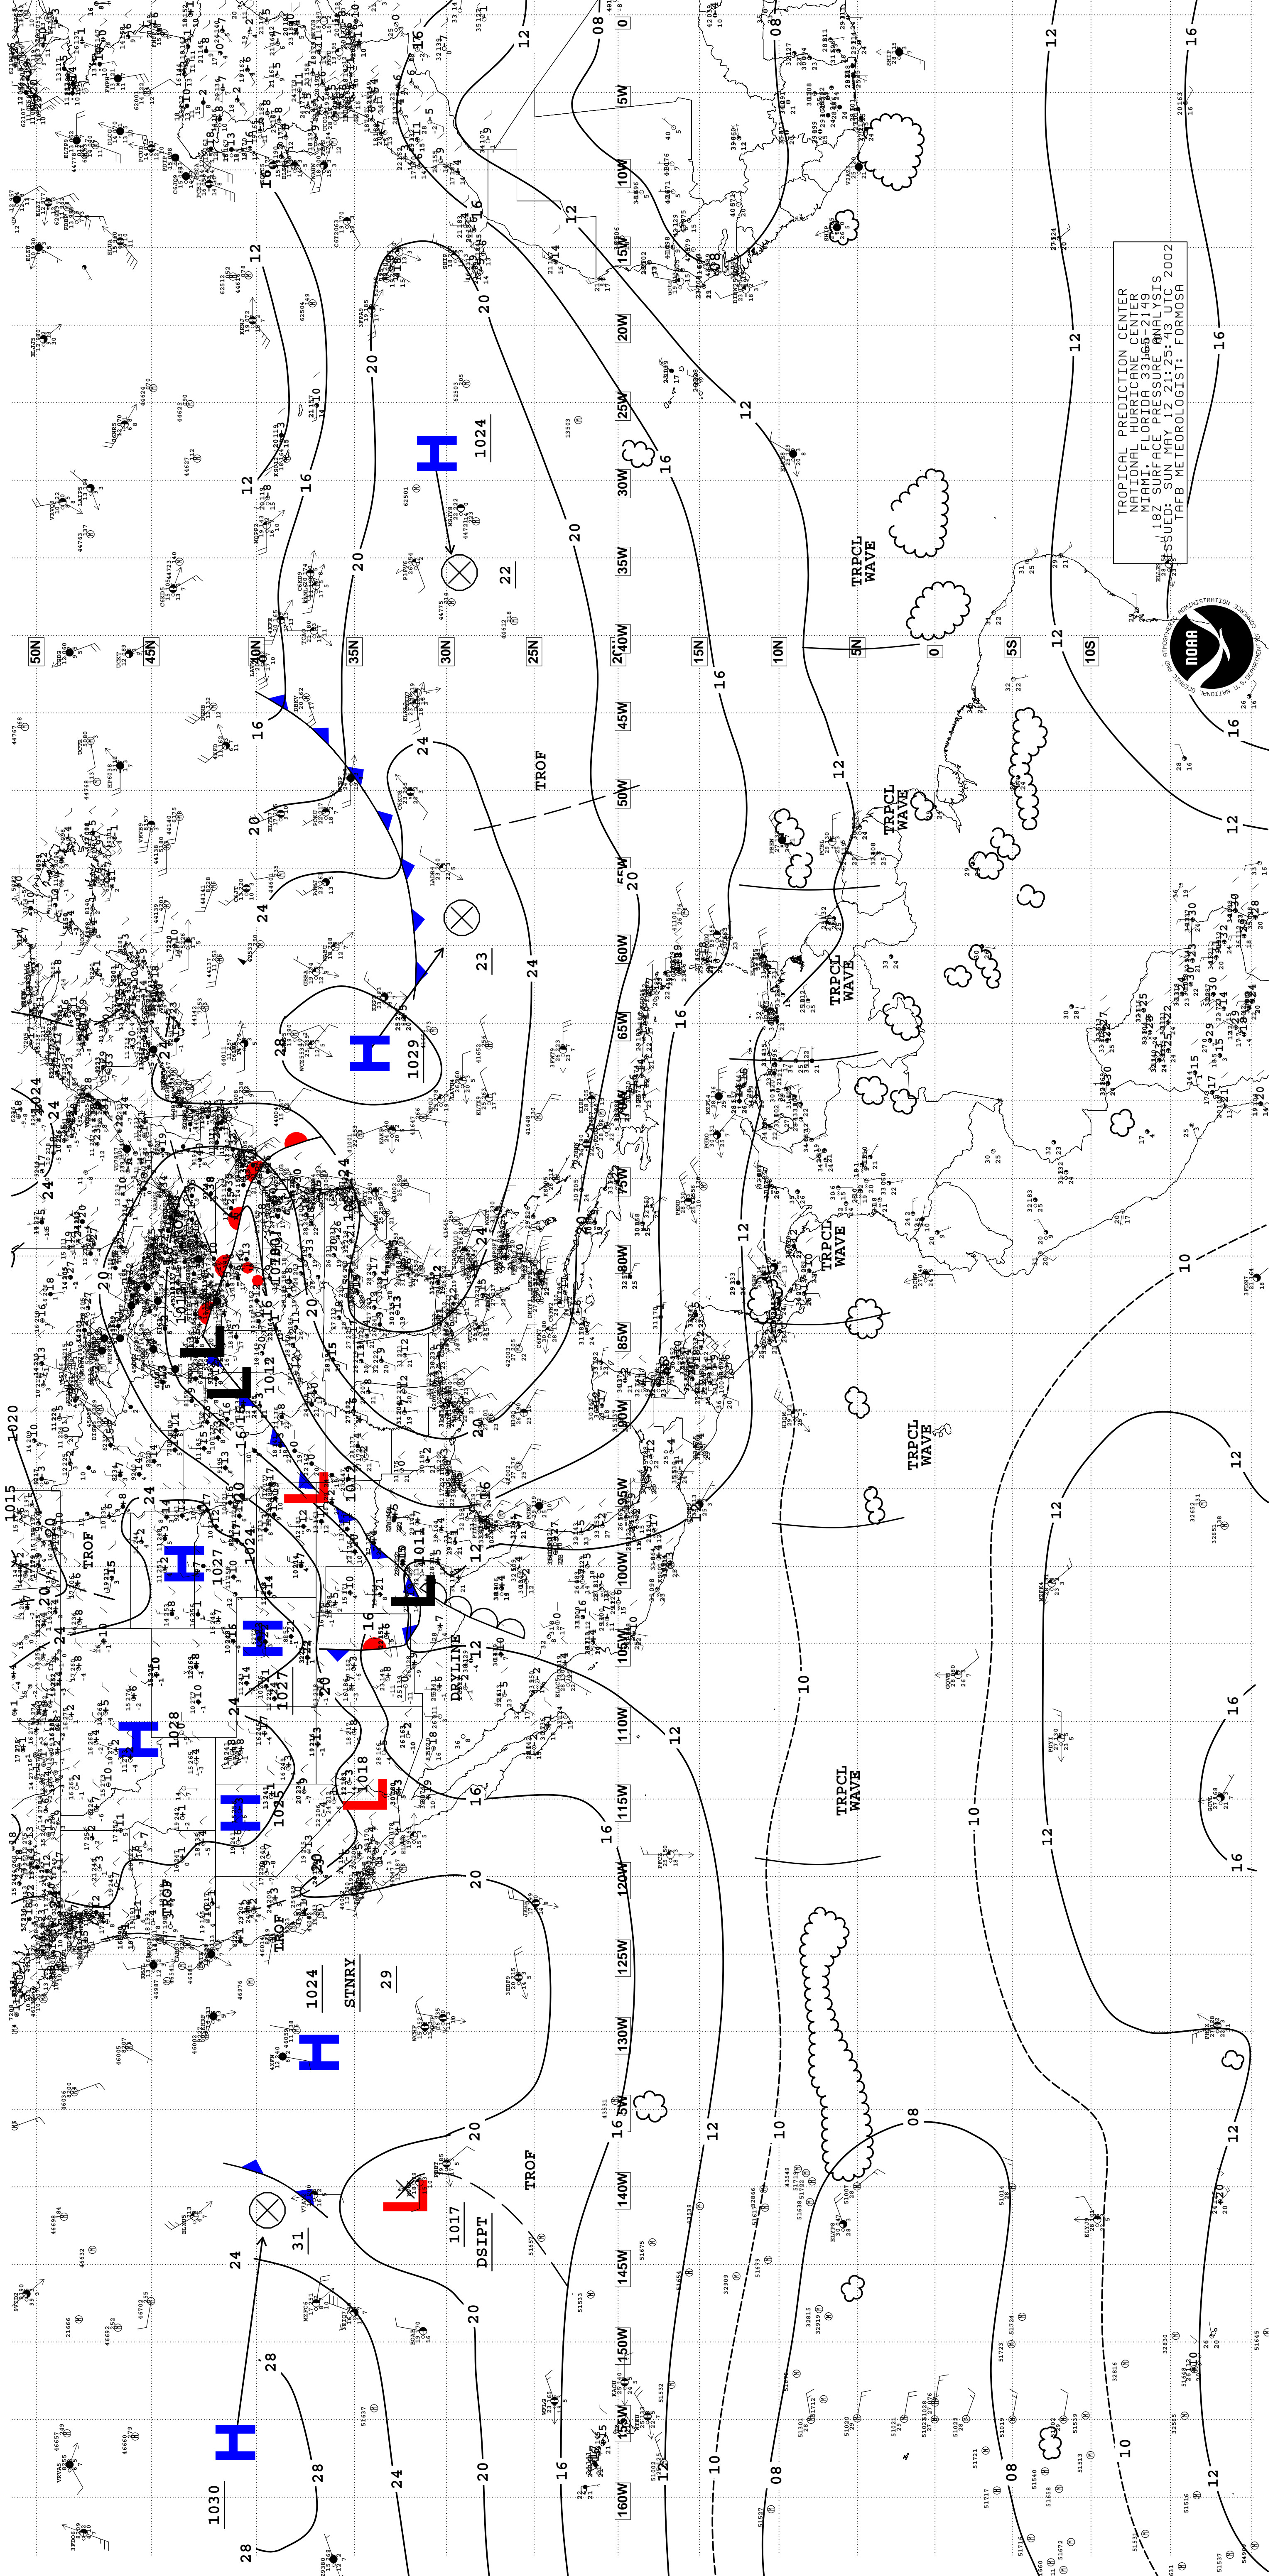

TROPICAL PREDICTION CENTER
NATIONAL HURRICANE CENTER
MIAMI, FLORIDA 33165-2149
ISSUED: SUN MAY 12 06:15:49 EDT 2002
TAFB METEOROLOGIST: FORMOSA

TROPICAL PREDICTION CENTER
NATIONAL HURRICANE CENTER
MIAMI, FLORIDA 33165-2149
ISSUED: SUN MAY 12 06:15:49 EDT 2002
TAFB METEOROLOGIST: FORMOSA