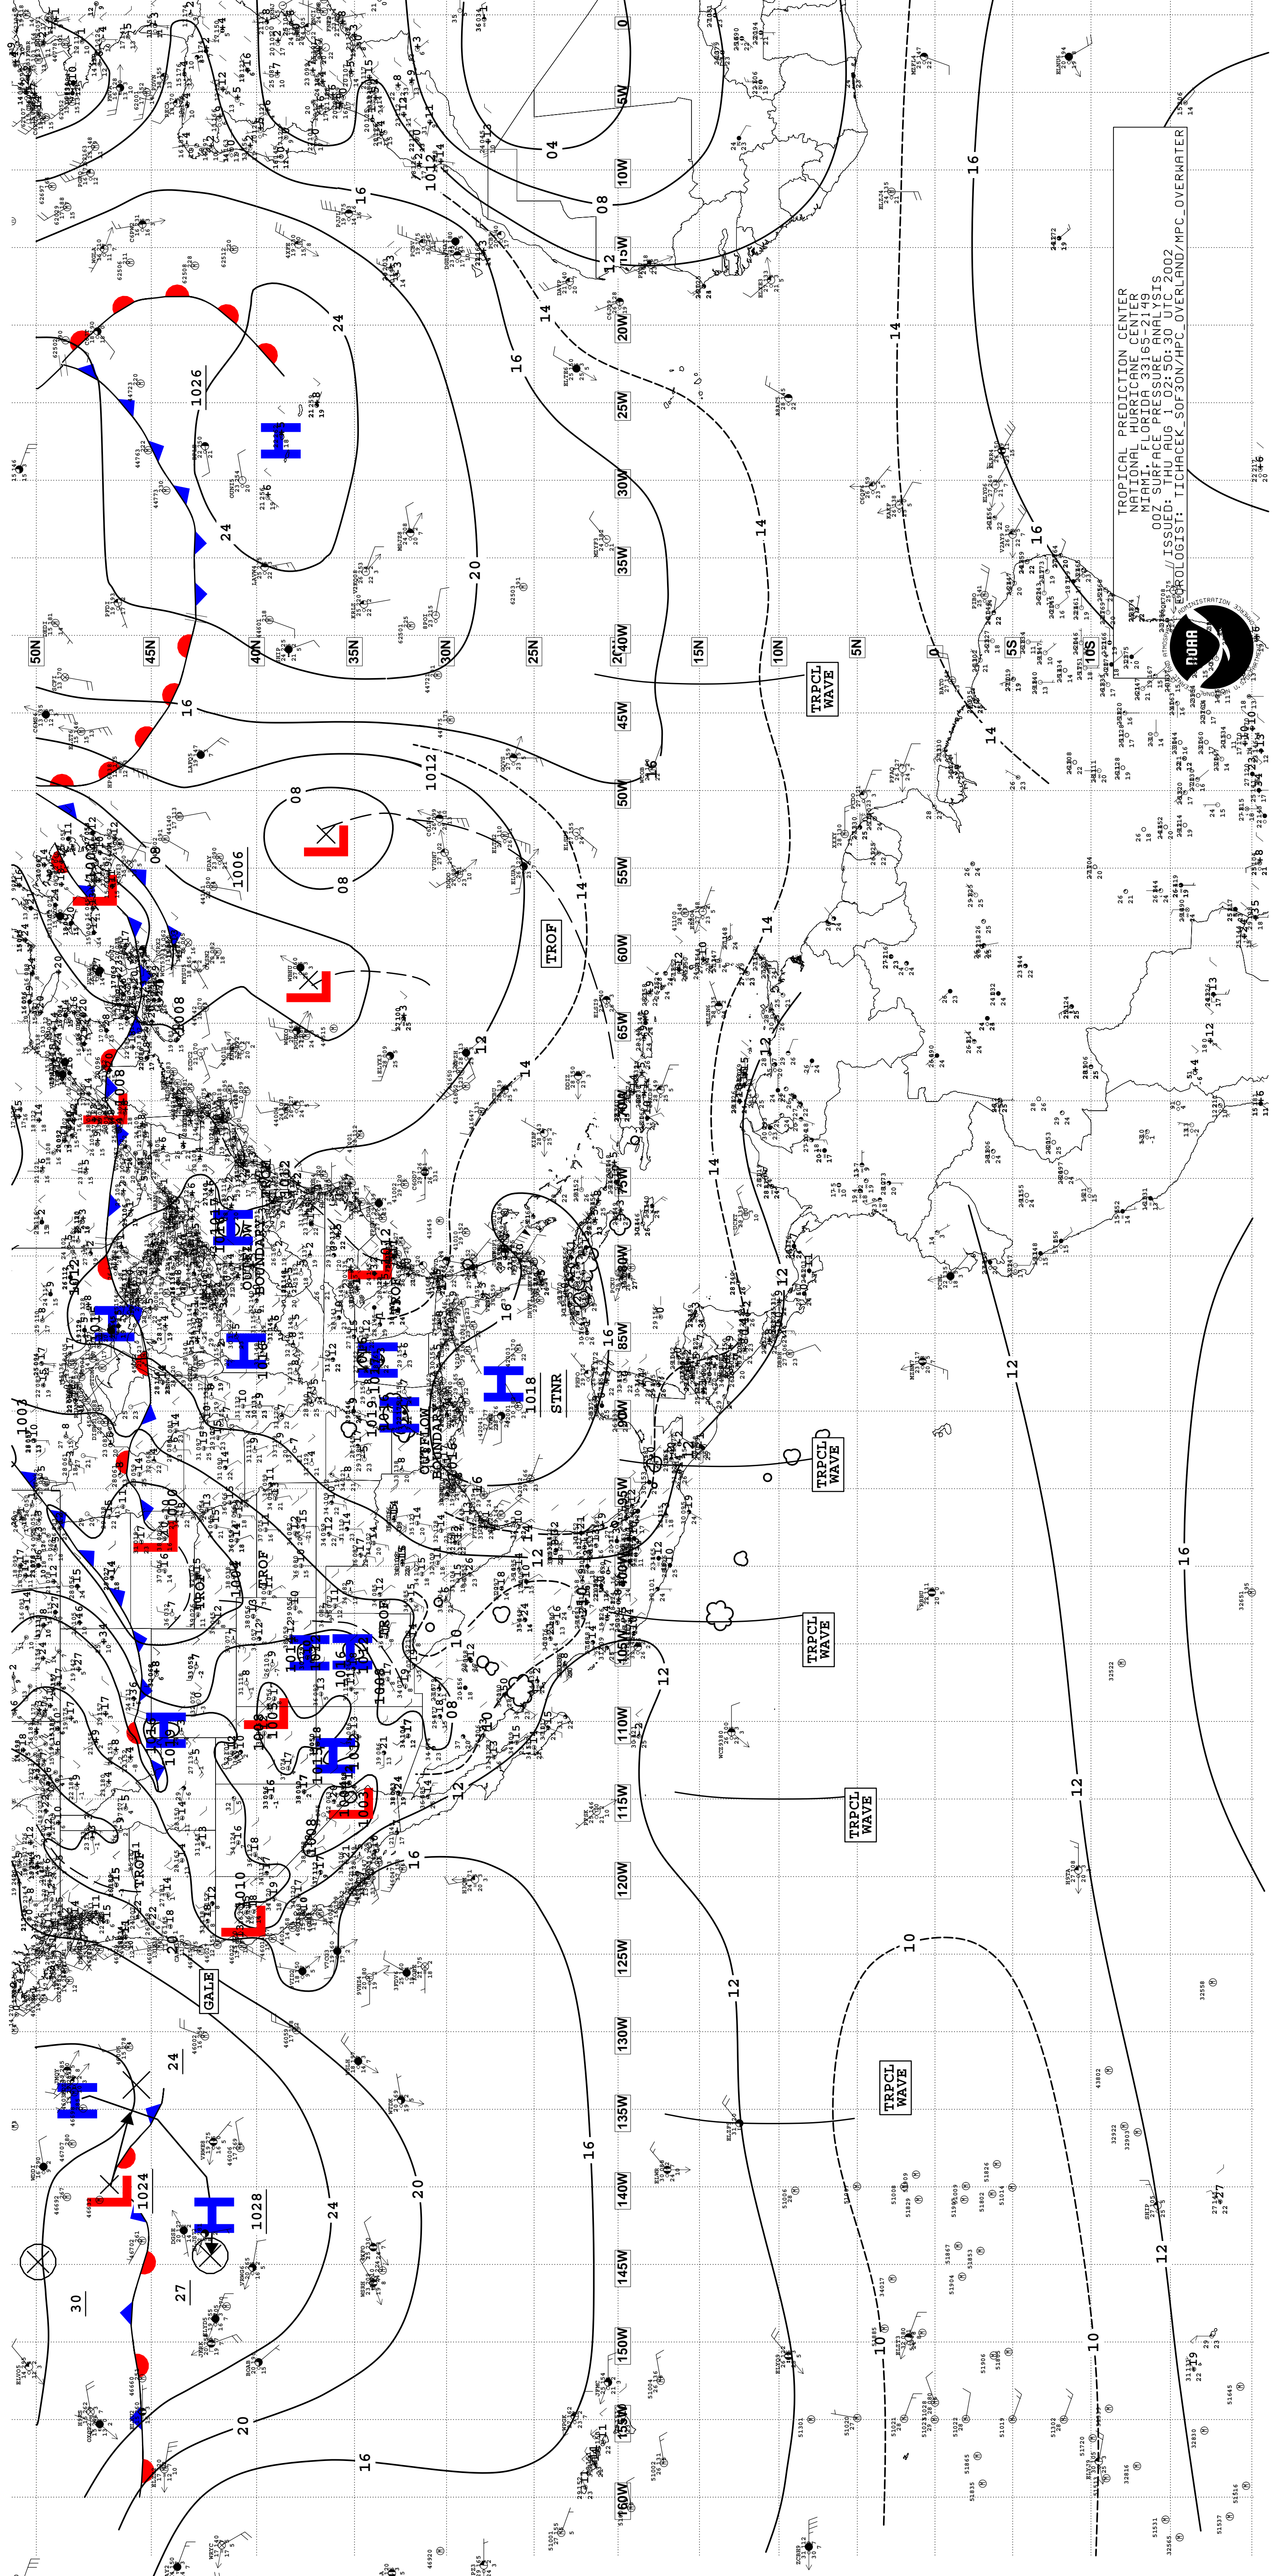

TROPICAL PREDICTION CENTER  
NATIONAL HURRICANE CENTER  
MIAMI, FLORIDA 33165-2149  
OFFICE SYMBOL: SHIBALU  
ISSUED: 2002 SEP 16 05:00Z  
METEOROLOGIST: ICHACEK/SDF30N/HPC\_OVERLAND/MPC\_OVERWATER

TROPICAL PREDICTION CENTER  
NATIONAL HURRICANE CENTER  
MIAMI, FLORIDA 33165-2149  
OFFICE SYMBOL: SHIBALU  
ISSUED: 2002 SEP 16 05:00Z  
METEOROLOGIST: ICHACEK/SDF30N/HPC\_OVERLAND/MPC\_OVERWATER