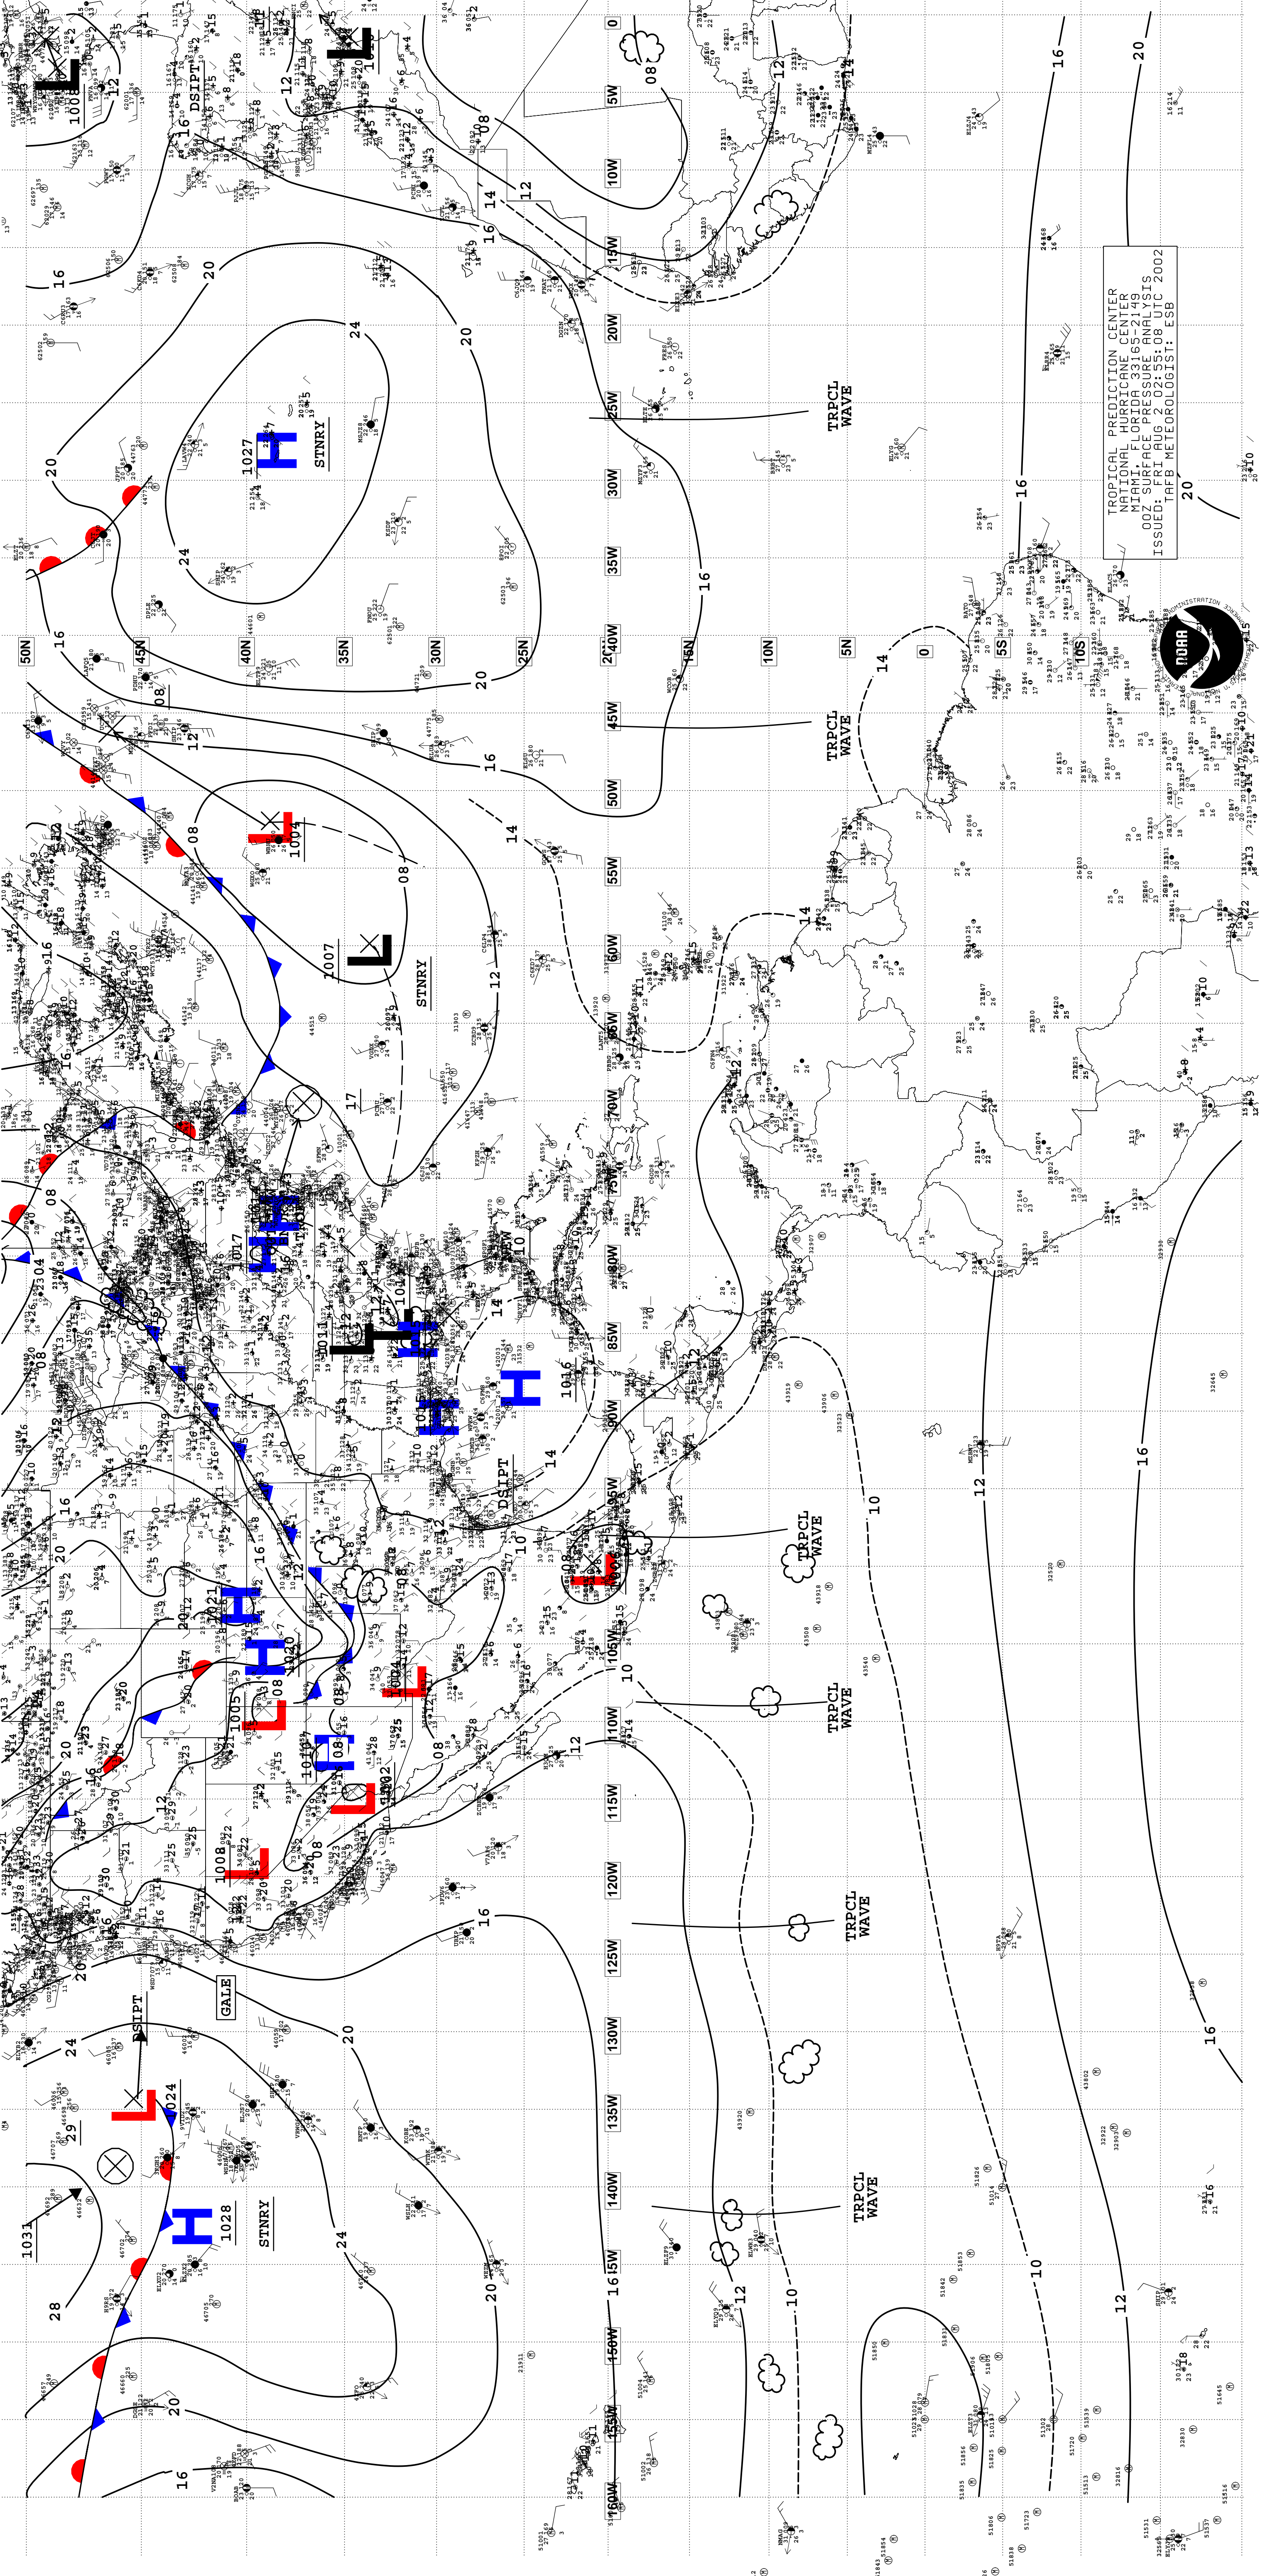

TROPICAL PREDICTION CENTER
NATIONAL HURRICANE CENTER
MIAMI, FLORIDA 33165-2149
ISSUED: SURFAC: 20020816 08 UTC 2002

TROPICAL PREDICTION CENTER
NATIONAL HURRICANE CENTER
MIAMI, FLORIDA 33165-2149
ISSUED: SURFAC: 20020816 08 UTC 2002