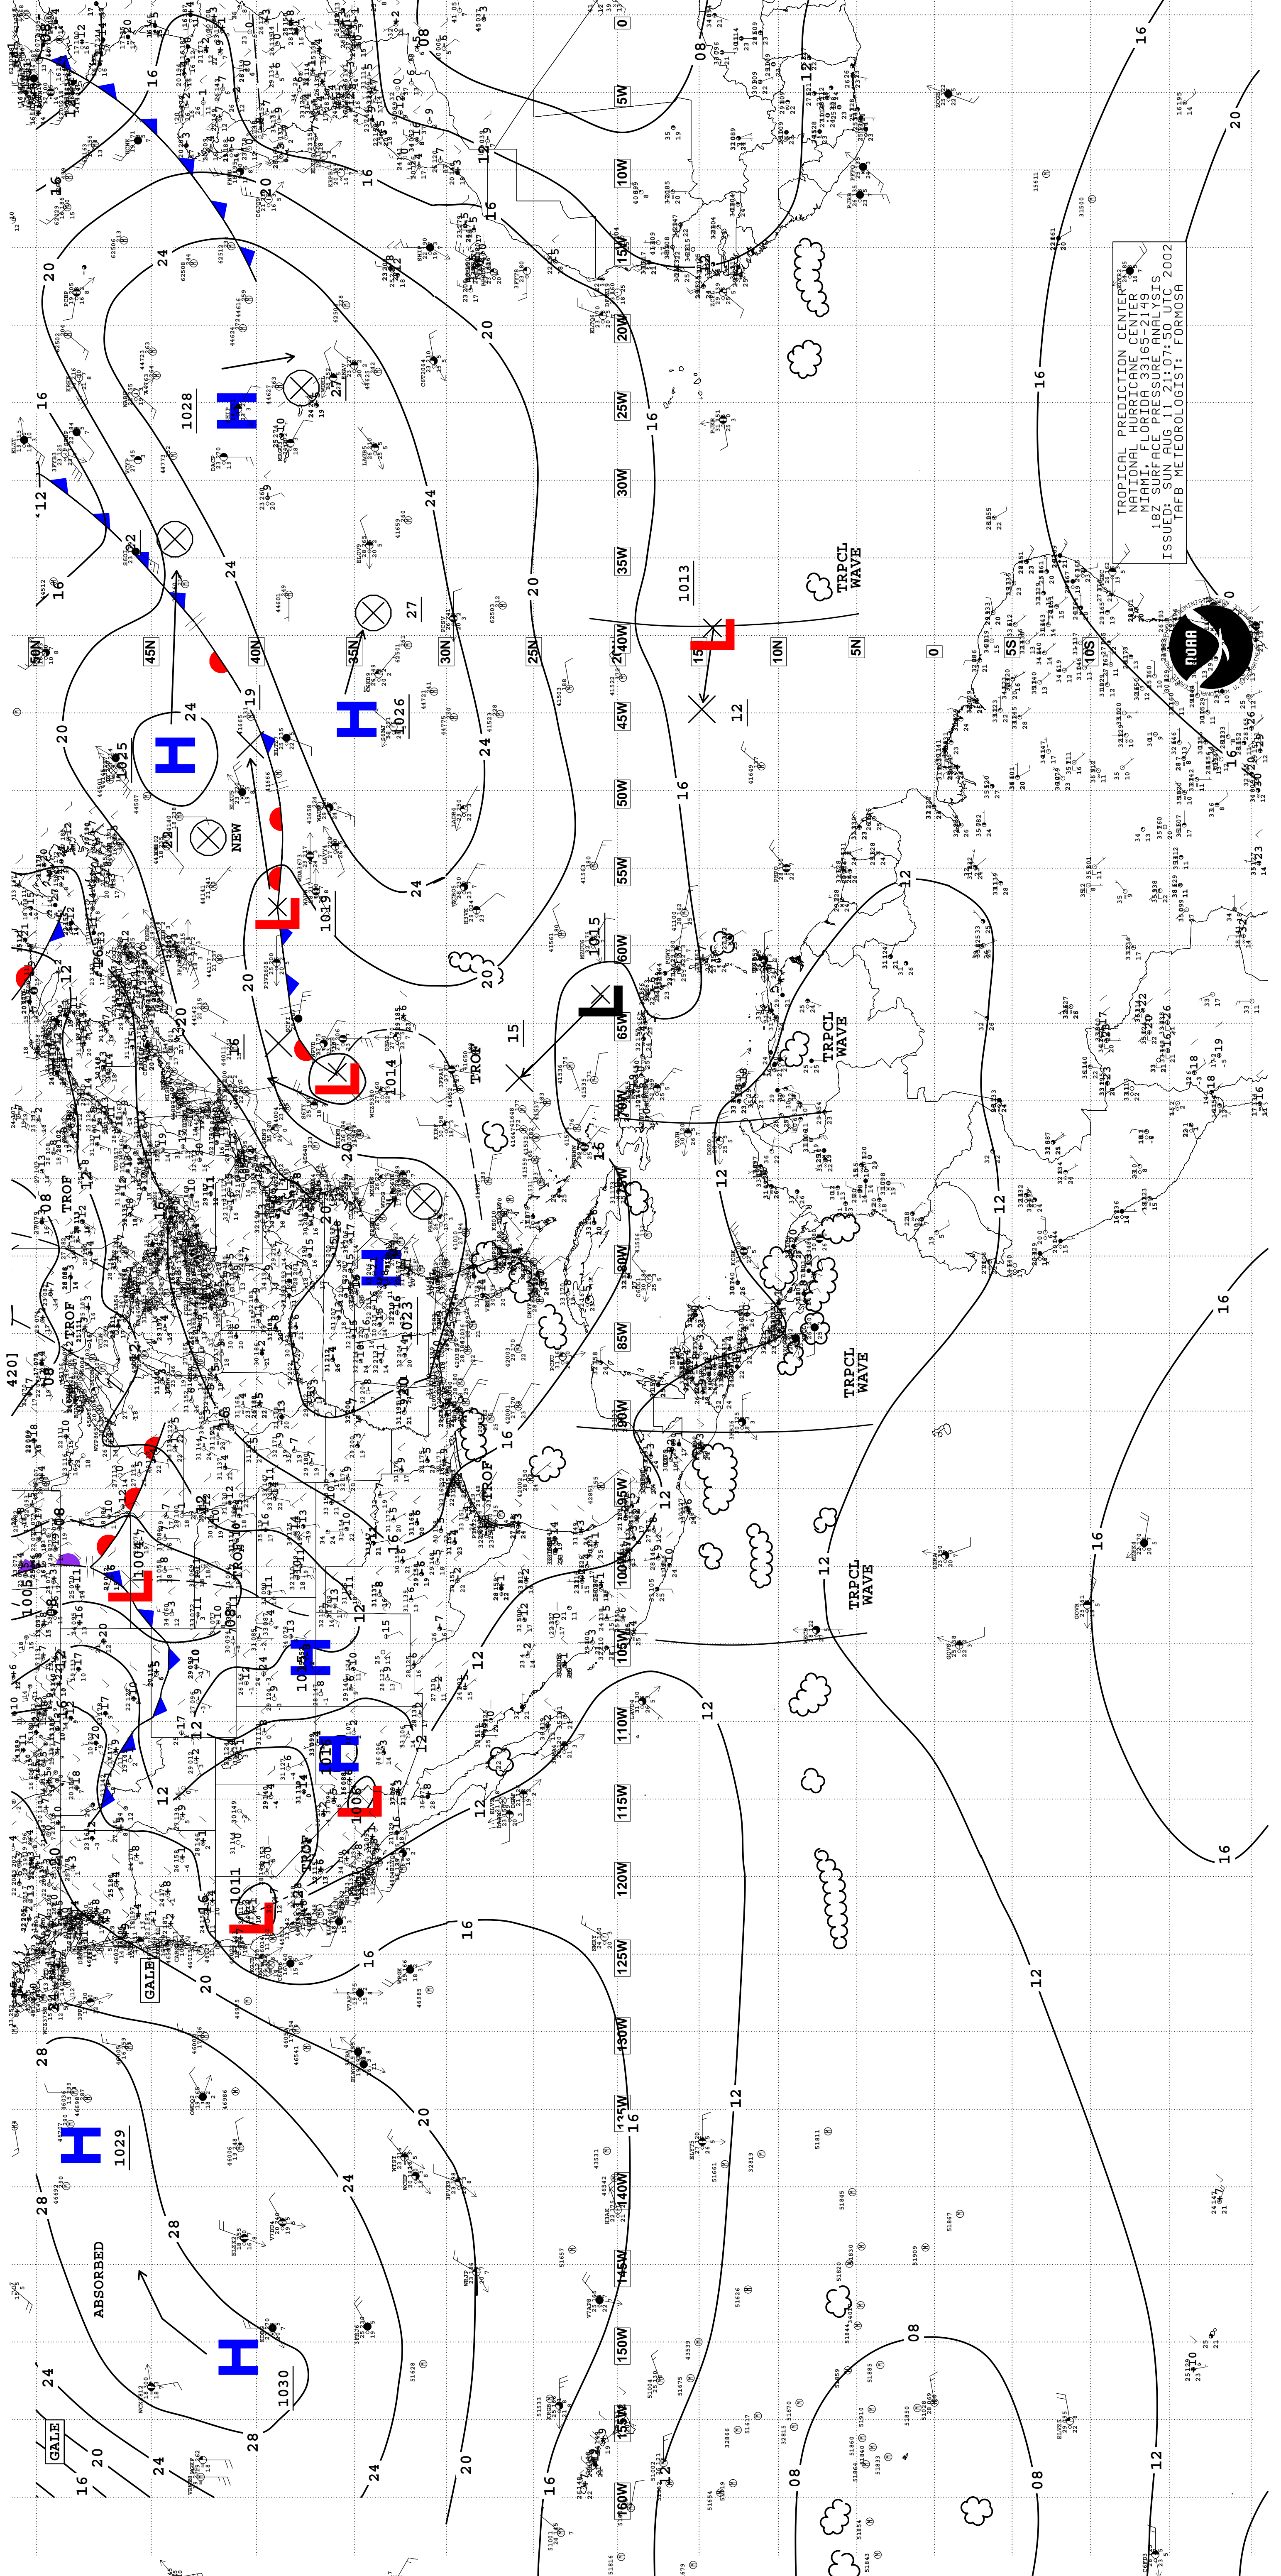

TROPICAL PREDICTION CENTER
NATIONAL HURRICANE CENTER
MIAMI, FLORIDA 33165-2149
18Z SUN AUG 06 0100Z 2002
ISSUED: SUN AUG 06 0100Z 2002
IAFB METEOROLOGIST: FORMOSA

TROPICAL PREDICTION CENTER
NATIONAL HURRICANE CENTER
MIAMI, FLORIDA 33165-2149
18Z SUN AUG 06 0100Z 2002
ISSUED: SUN AUG 06 0100Z 2002
IAFB METEOROLOGIST: FORMOSA