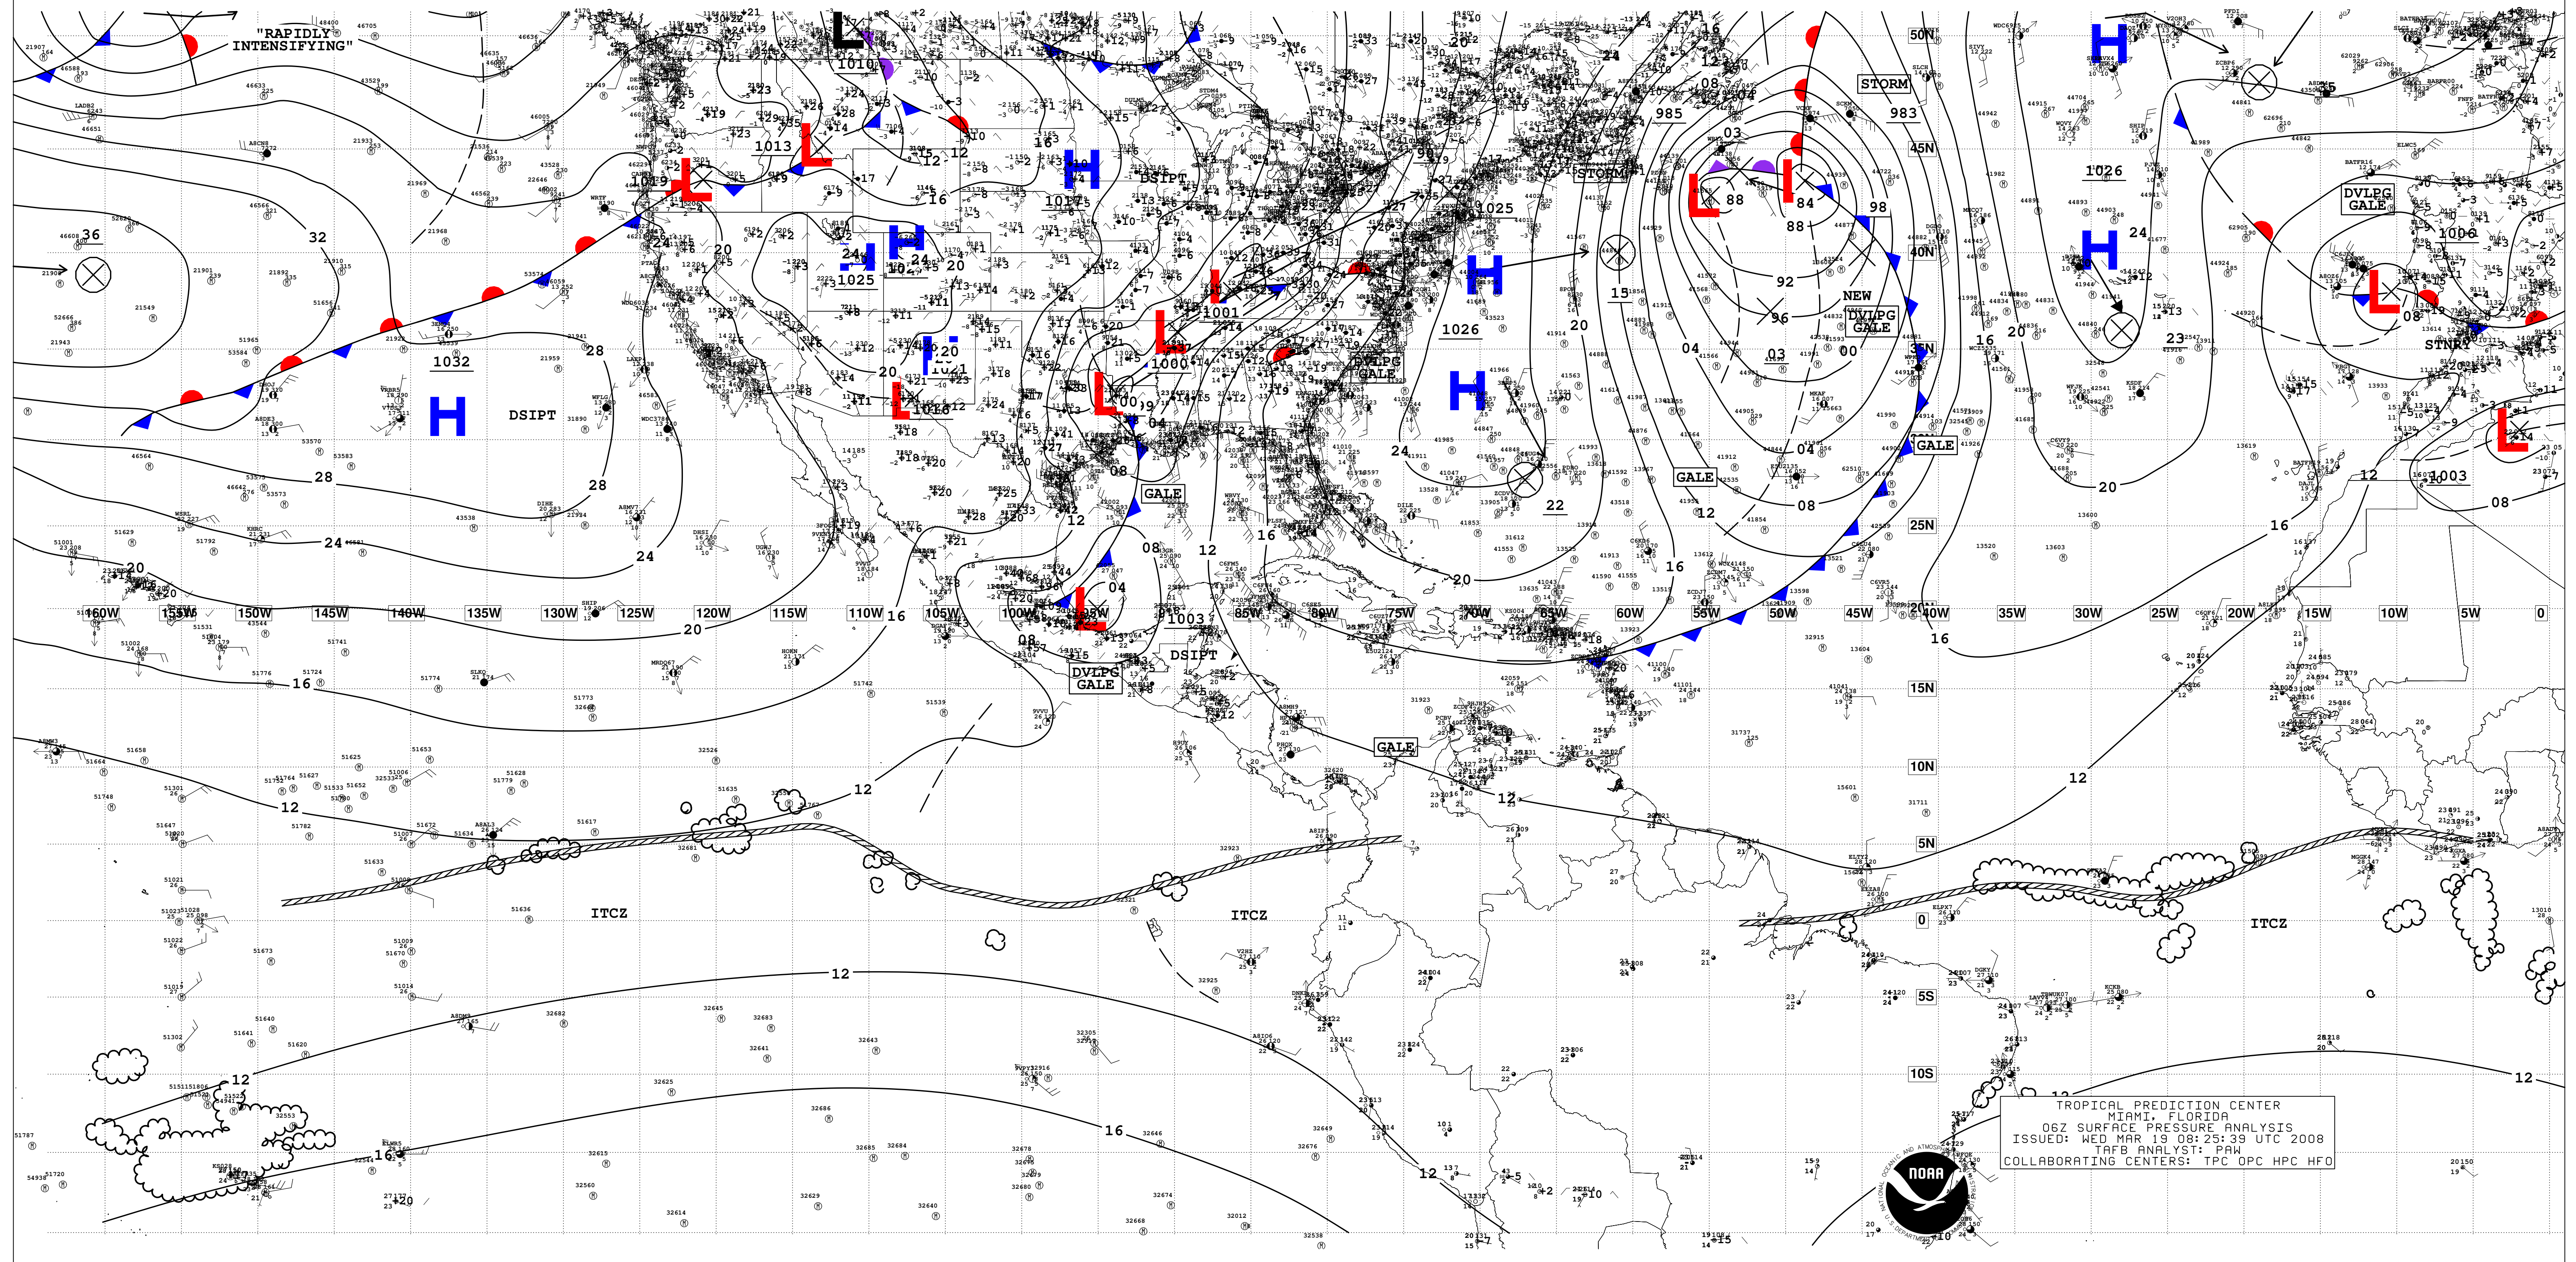

"RAPIDLY
INTENSIFYING"

TROPICAL PREDICTION CENTER
MIAMI, FLORIDA
ISSUED: WED MAR 19 08:25:39 UTC 2008
TAFB ANALYST: PAW
COLLABORATING CENTERS: TPC OPC HPC HFO