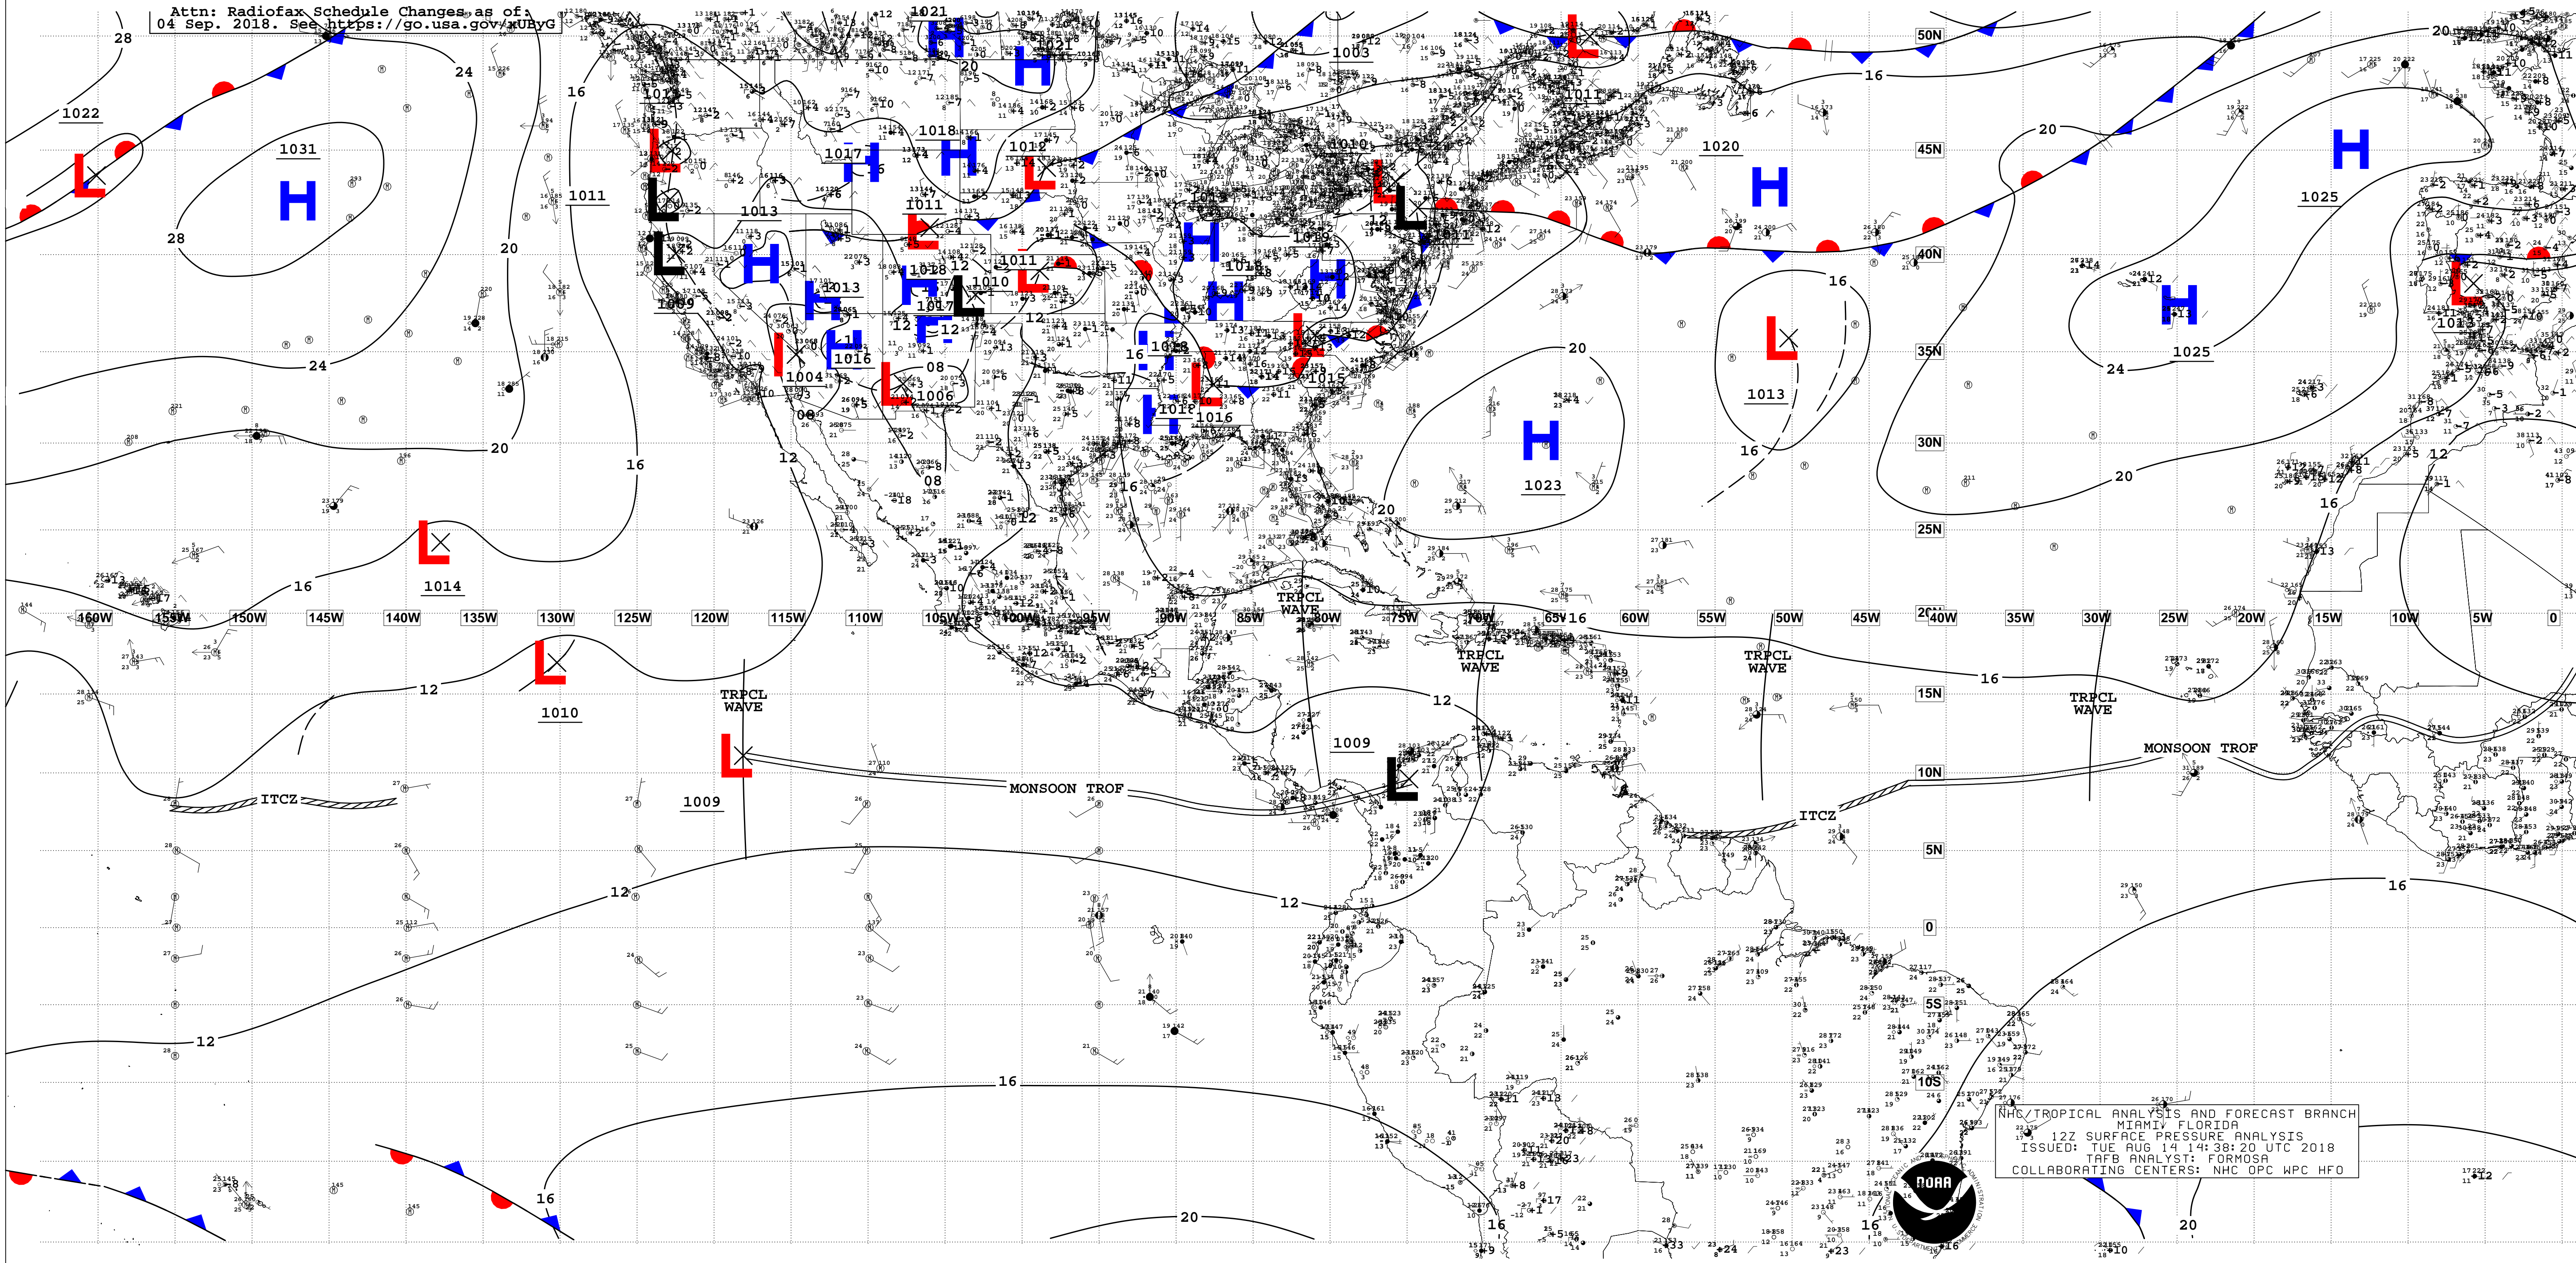

Attn: Radiifax Schedule Changes as of  
04 Sep. 2018. See <https://go.usa.gov/xUByG>

NHC/TROPICAL ANALYSIS AND FORECAST BRANCH  
MIAMI, FLORIDA  
ISSUED: TUE AUG 14 14:30:20 UTC 2018  
TRF6 ANALYST: FORMOSA  
COLLABORATING CENTERS: NHC OPC WPC HFO