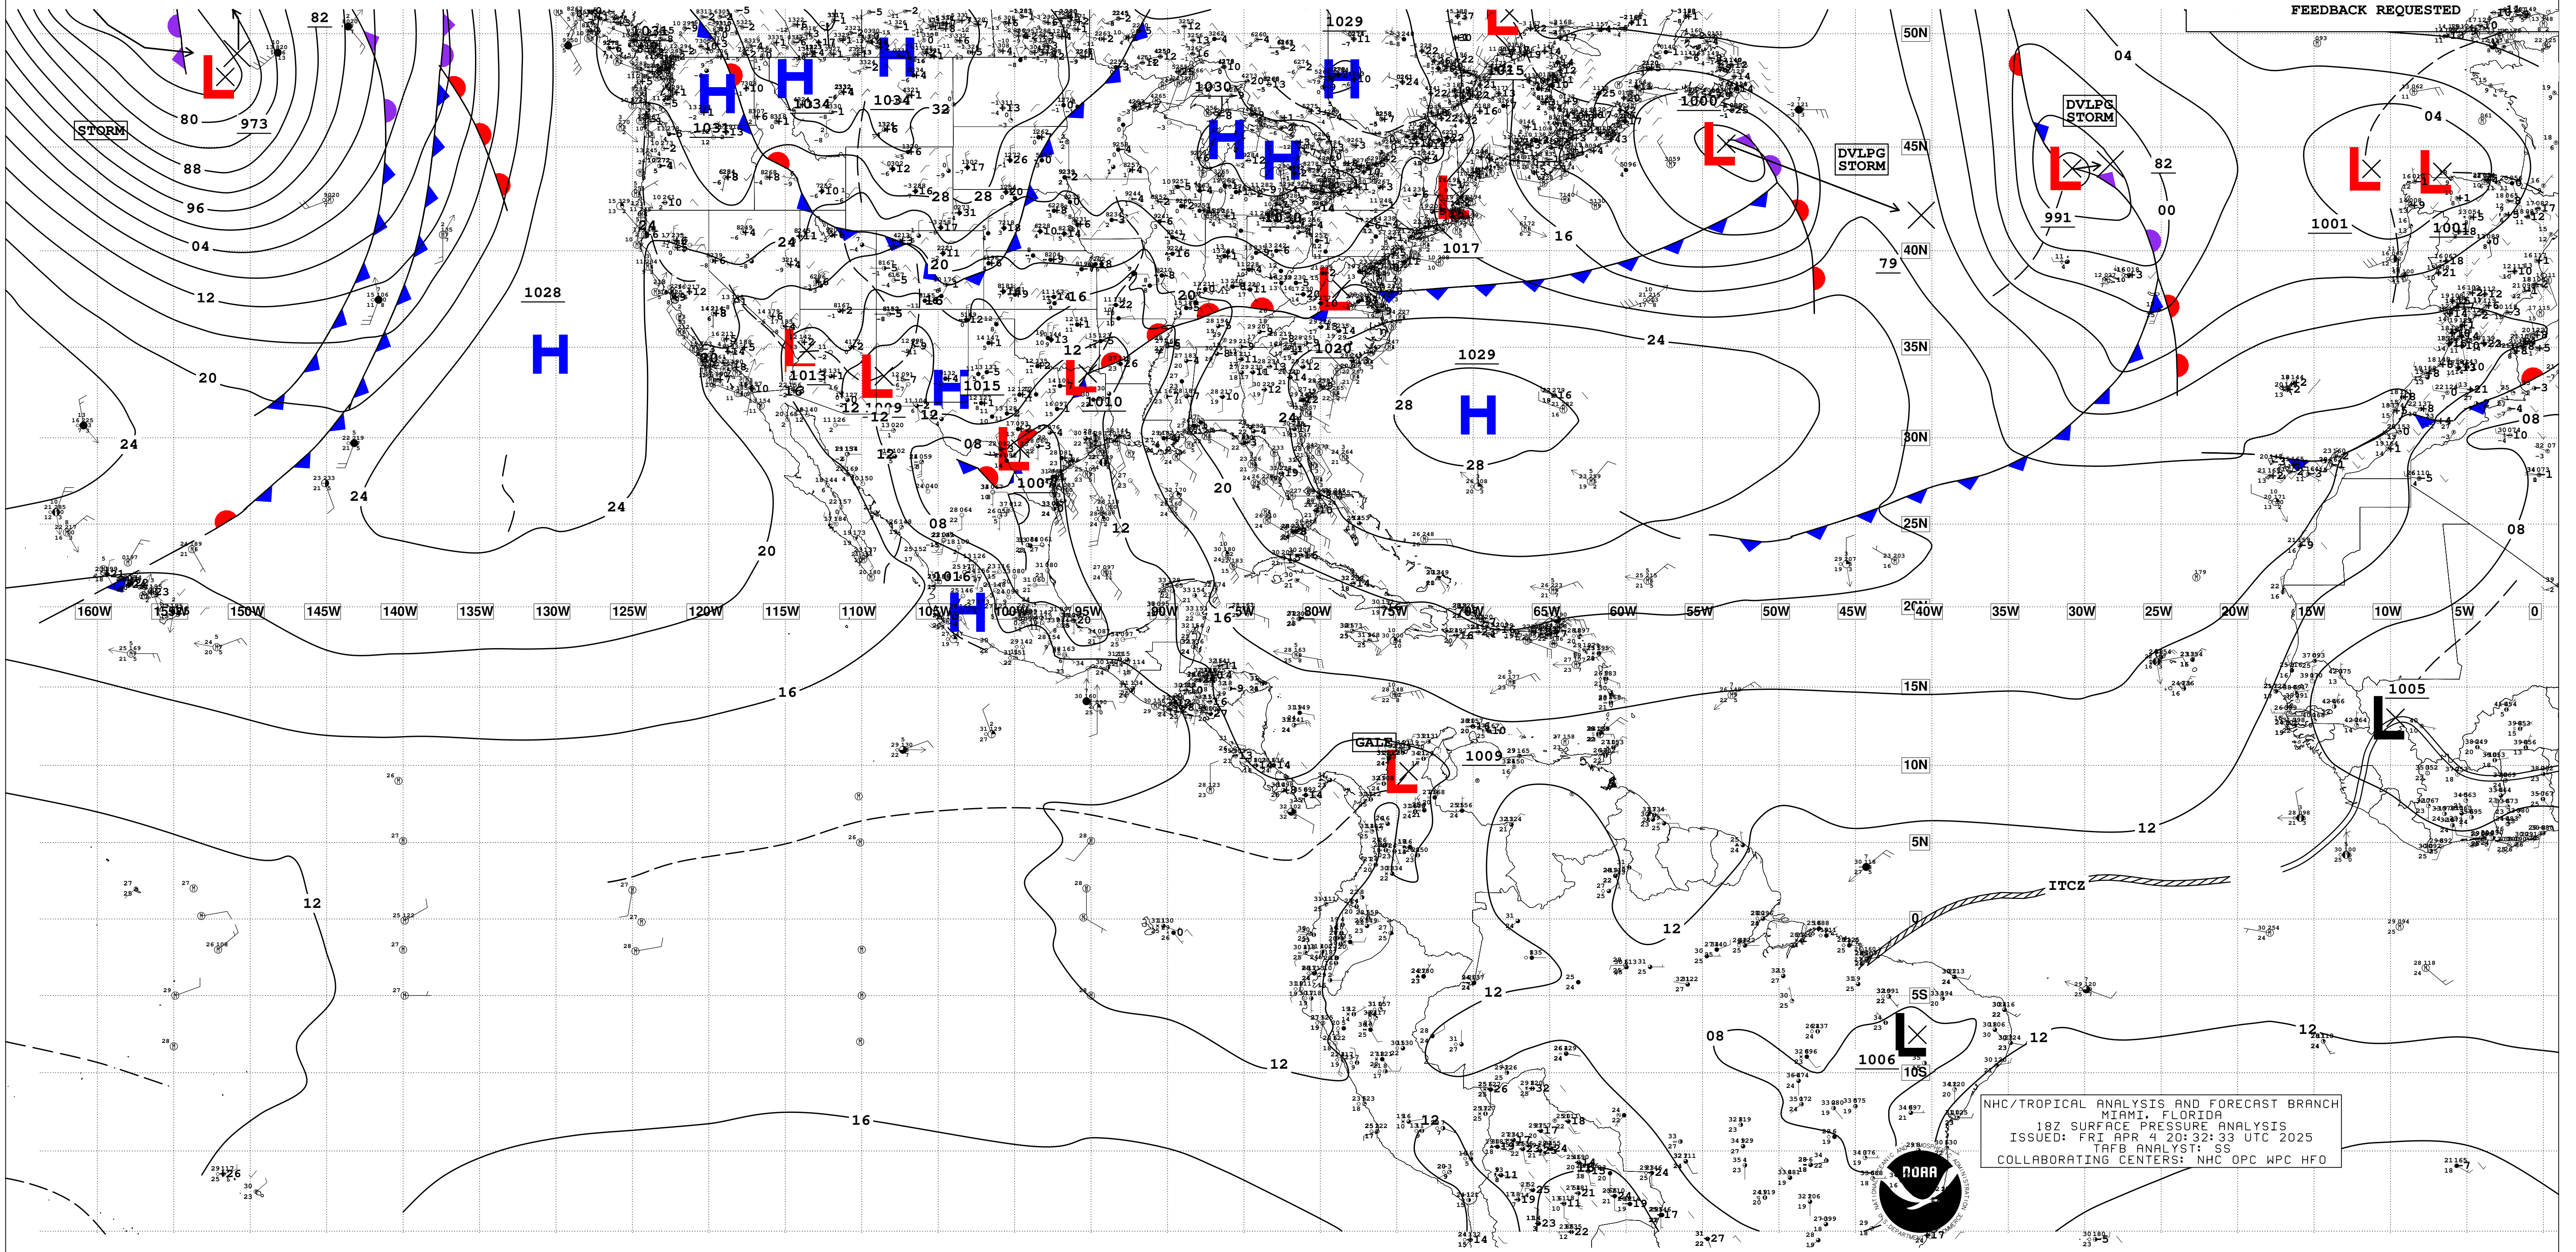

FEEDBACK REQUESTED

NHC/TROPICAL ANALYSIS AND FORECAST BRANCH
MIAMI, FLORIDA
ISSUED: FRI APR 4 20:32:33 UTC 2025
TAFB ANALYST: SS
COLLABORATING CENTERS: NHC OPC WPC HFO